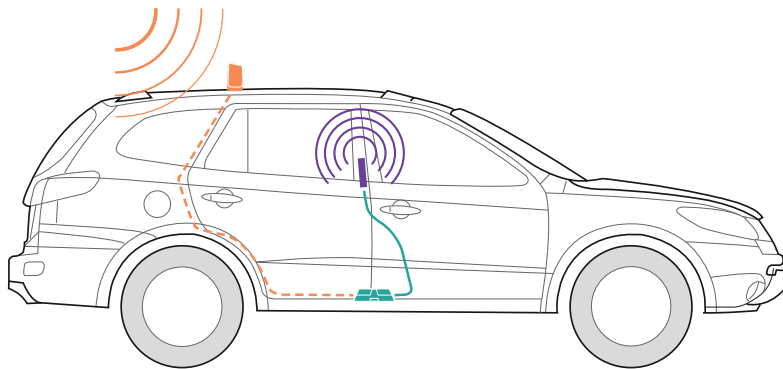

Installation