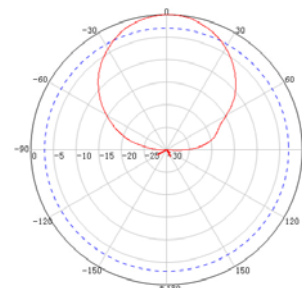

Wide Band Directional Sector Antenna (698-960/1710-2700MHz)
 Model: SP-SECTOR-10

Electrical Specifications		
Frequency Range	698-960 MHz	1710-2700 MHz
Gain	9.5 dBi	10.5 dBi
VSWR	≤2.0	≤1.8
Polarization	Vertical	
Front to Back Ratio	≥22 dB	
Horizontal Beamwidth	65/60°	
Vertical Beamwidth	58/50°	
Input Impedance	50 Ω	
Max.Power	100 W	
Lightning Protection	DC Ground	
Mechanical Specifications		
Connector	N-Female	
Dimensions	350 mm x 280 mm x 130 mm (13.78 x 11.02 x 5.12)	
Weight	3.5 kg	
Reflector Material	Aluminum	
Radome Material	UV-PVC	
Rated Wind Velocity	210 km/h	
Operating Temperature	-40°C to +65 °C	
Mounting Pole Size	38-52 mm	