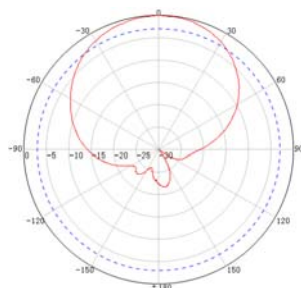

Wide Band Directional Sector Antenna (698-960/1710-2700MHz)
 Model: SP-SECTOR-10

Electrical Specifications		
Frequency Range	698-960 MHz	1710-2700 MHz
Gain	9.5 dBi	10.5 dBi
VSWR	≤2.0	≤1.8
Polarization	Vertical	
Front to Back Ratio	≥22 dB	
Horizontal Beamwidth	65/60°	
Vertical Beamwidth	58/50°	
Input Impedance	50 Ω	
Max.Power	100 W	
Lightning Protection	DC Ground	
Mechanical Specifications		
Connector	N-Female	
Dimensions	350 mm x 280 mm x 130 mm (13.78 x 11.02 x 5.12)	
Weight	3.5 kg	
Reflector Material	Aluminum	
Radome Material	UV-PVC	
Rated Wind Velocity	210 km/h	
Operating Temperature	-40°C to +65 °C	
Mounting Pole Size	38-52 mm	