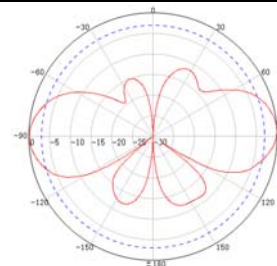

Wide Band Omni Directional Antenna (698-960 MHz / 1710-2700 MHz)
Model: SP-OMNI-6

Electrical Specifications		
Frequency Range	698-960 MHz	1710-2700 MHz
Gain	6 dBi	
VSWR	≤1.8	
Polarization	Vertical	
Horizontal Beamwidth	360°	
Vertical Beamwidth	16°	
Input Impedance	50 Ω	
Max.Power	100 W	
Lightning Protection	DC Ground	
Mechanical Specifications		
Connector	N-Female	
Dimensions	63×650 mm	
Packing Size	700×90×90 mm	
Weight	2.0 kg	
Reflector Material	Copper	
Radome Material	UV-PVC	
Rated Wind Velocity	210 km/h	
Operating Temperature	-40°C to +65 °C	
Mounting Pole	Ø38-Ø52 mm	