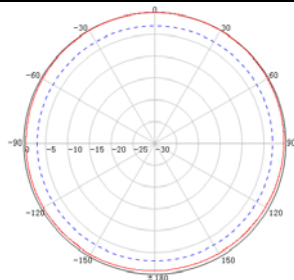

Wide Band Omni Directional Antenna (698-960 MHz / 1710-2700 MHz)
Model: SP-OMNI-6

Electrical Specifications		
Frequency Range	698-960 MHz	1710-2700 MHz
Gain	6 dBi	
VSWR	≤1.8	
Polarization	Vertical	
Horizontal Beamwidth	360°	
Vertical Beamwidth	16°	
Input Impedance	50 Ω	
Max.Power	100 W	
Lightning Protection	DC Ground	
Mechanical Specifications		
Connector	N-Female	
Dimensions	63×650 mm	
Packing Size	700×90×90 mm	
Weight	2.0 kg	
Reflector Material	Copper	
Radome Material	UV-PVC	
Rated Wind Velocity	210 km/h	
Operating Temperature	-40°C to +65 °C	
Mounting Pole	Ø38-Ø52 mm	