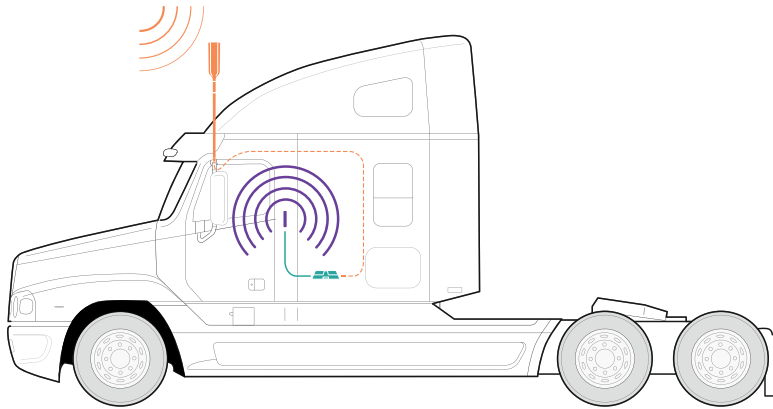

Installation

1. **1 Receives signal:** The powerful antenna reaches out to access voice and data signals, and deliver them to the booster.
2. **2 Boost signal:** The booster receives the signal, amplifies it, and serves as a relay between your phone and the nearest cell tower.
3. **3 Broadcasts signal:** Your devices get a stronger signal, and calls and data are fed through the booster back to the network.

Available Accessories

Optional Antenna Kits

Package Dimensions

21 L x 11.5 W x 3.75 H

TOP/BOTTOM

MASTER CARTON: 23 x 19 x 13 | 35.8 Lbs. | QTY 5

Support

2-Year Warranty from Purchase.

Website: www.weboost.ca/support

Phone: +1 866 294 1660
Monday to Saturday

FOR PARTNER'S USE

UPC

DRIVE REACH OTR

8 10005 96162 2