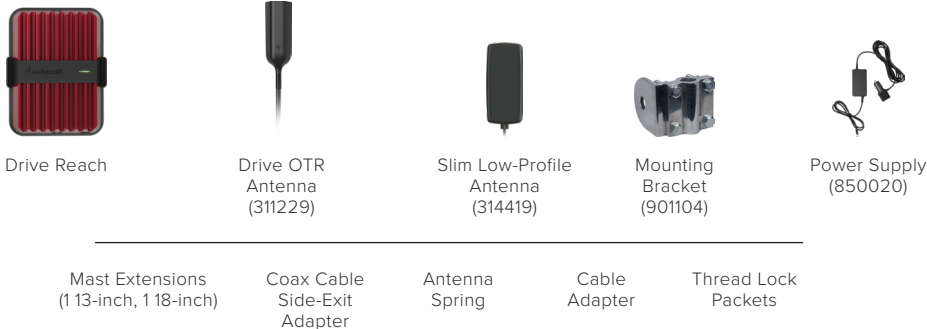

## FEATURES

- Boosts signal for trucks with the OTR Trucker Antenna.
- Modular, height-adjustable antenna, from 7.5 to 40 inches so it can be installed on any vehicle.
- For multiple devices and users.
- Works on ALL cellular devices with ALL carriers simultaneously.
- Enhances talk, text, and high-speed data internet.

## About

The **Drive Reach OTR** is our most powerful in-vehicle truck cell phone signal booster certified in Canada, with Wilson Electronics\* ruggedized, all weather OTR Truck Omni-Directional Antenna for maximum connection range and a 60% larger service range than the other boosters out there. The Drive Reach OTR boosts voice and data with max ISED Canada allowed 50 dB system gain, enhancing all available network signals, up to 32x. Drivers get fewer lost connections and dead zones, better audio quality, faster data uploads and downloads with this premier signal booster.