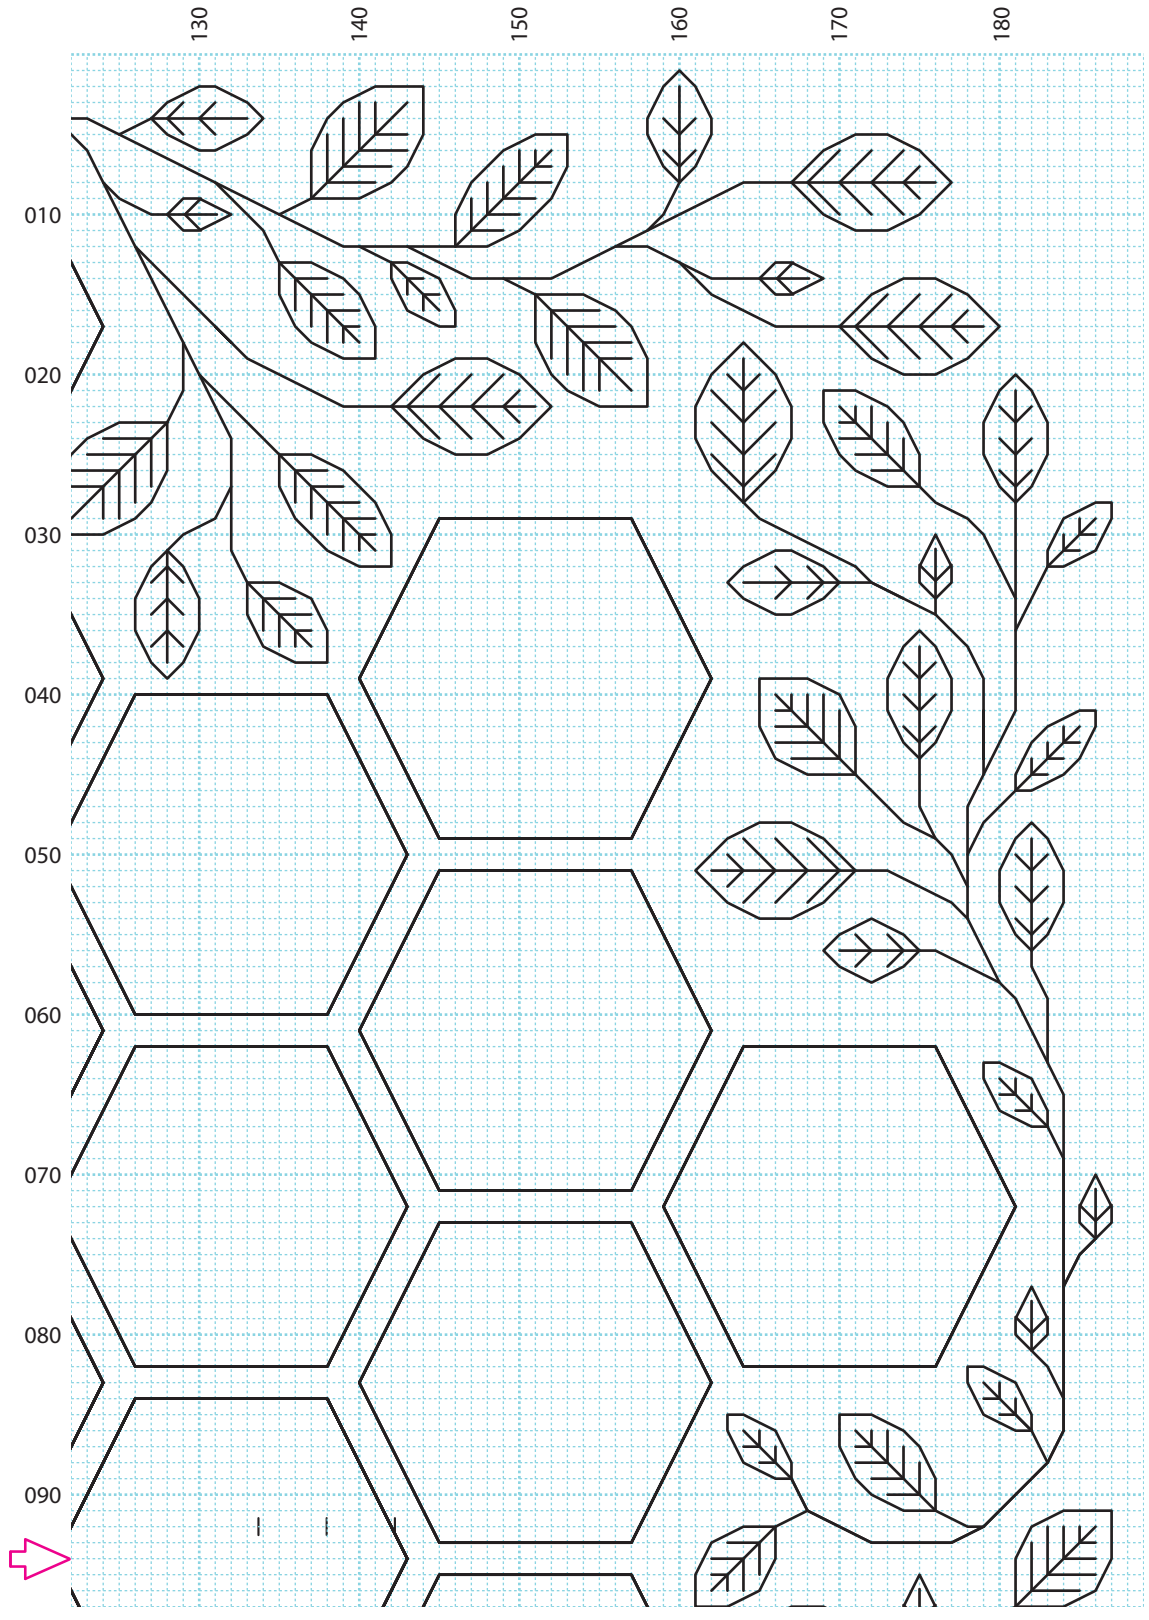

2023 botanical SFL – Square leafy frame

Design size in stitches - 188 w x 188 h

Size on 14 count aida

34 x 34 cm
13.5 x 13.5 inches

Size on 16 count aida

30 x 30 cm
12 x 12 inches

Size on 18 count aida

27 x 27 cm
10.5 x 10.5 inches

 The Steady Thread Blackwork SFL  The Steady Thread Modern Blackwork Embroidery  @thesteadythread

www.thesteadythread.com

page 1 of 6
please note the
pattern includes
an overlap.

page 2 of 6
please note the
pattern includes
an overlap.

The
Steady
Thread

page 3 of 6
please note the
pattern includes
an overlap.

The
Steady
Thread

page 6 of 6
please note the
pattern includes
an overlap.

The
Steady
Thread

Key