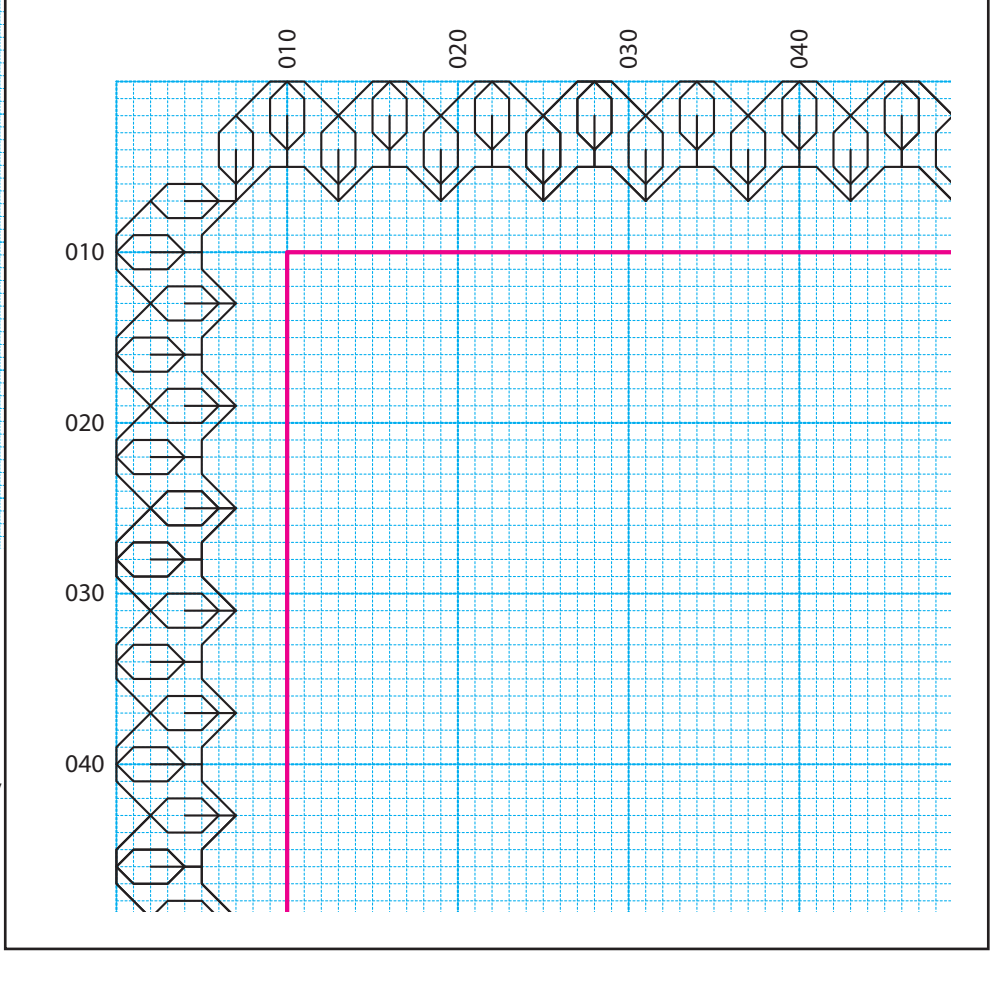

Botanical Blackwork SFL 2022 - Floral squares layout border

Ensure the spacing here is correct, otherwise, your border will not fit properly - the pink line shows the edge of your design.

Ensure the spacing here is correct, otherwise, your border will not fit properly - the pink line shows the edge of your design.

Ensure the spacing here is correct, otherwise, your border will not fit properly - the pink line shows the edge of your design.

Ensure the spacing here is correct, otherwise, your border will not fit properly - the pink line shows the edge of your design.