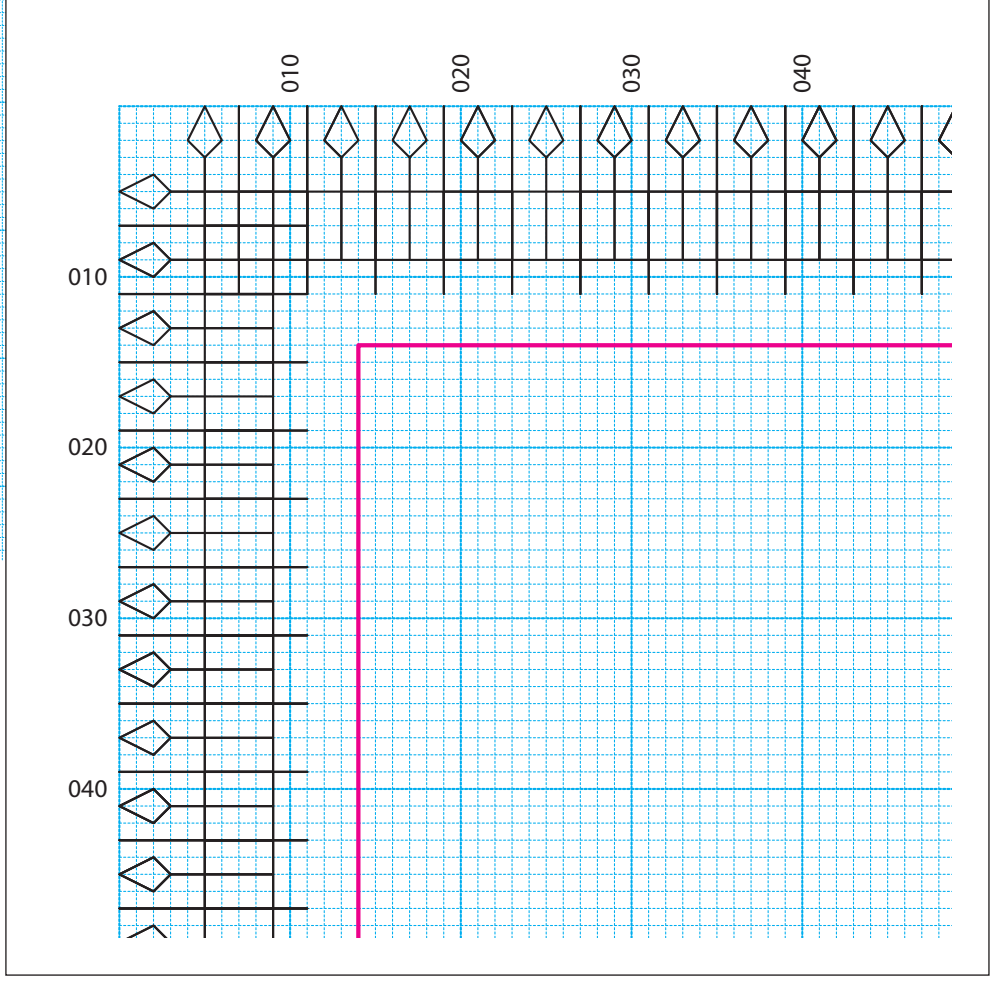

Botanical Blackwork SFL 2022 - Floral squares layout border

Ensure the spacing here is correct, otherwise, your border will not fit properly - the pink line shows the edge of your design.

Ensure the spacing here is correct, otherwise, your border will not fit properly - the pink line shows the edge of your design.

Ensure the spacing here is correct, otherwise, your border will not fit properly - the pink line shows the edge of your design.

Ensure the spacing here is correct, otherwise, your border will not fit properly - the pink line shows the edge of your design.