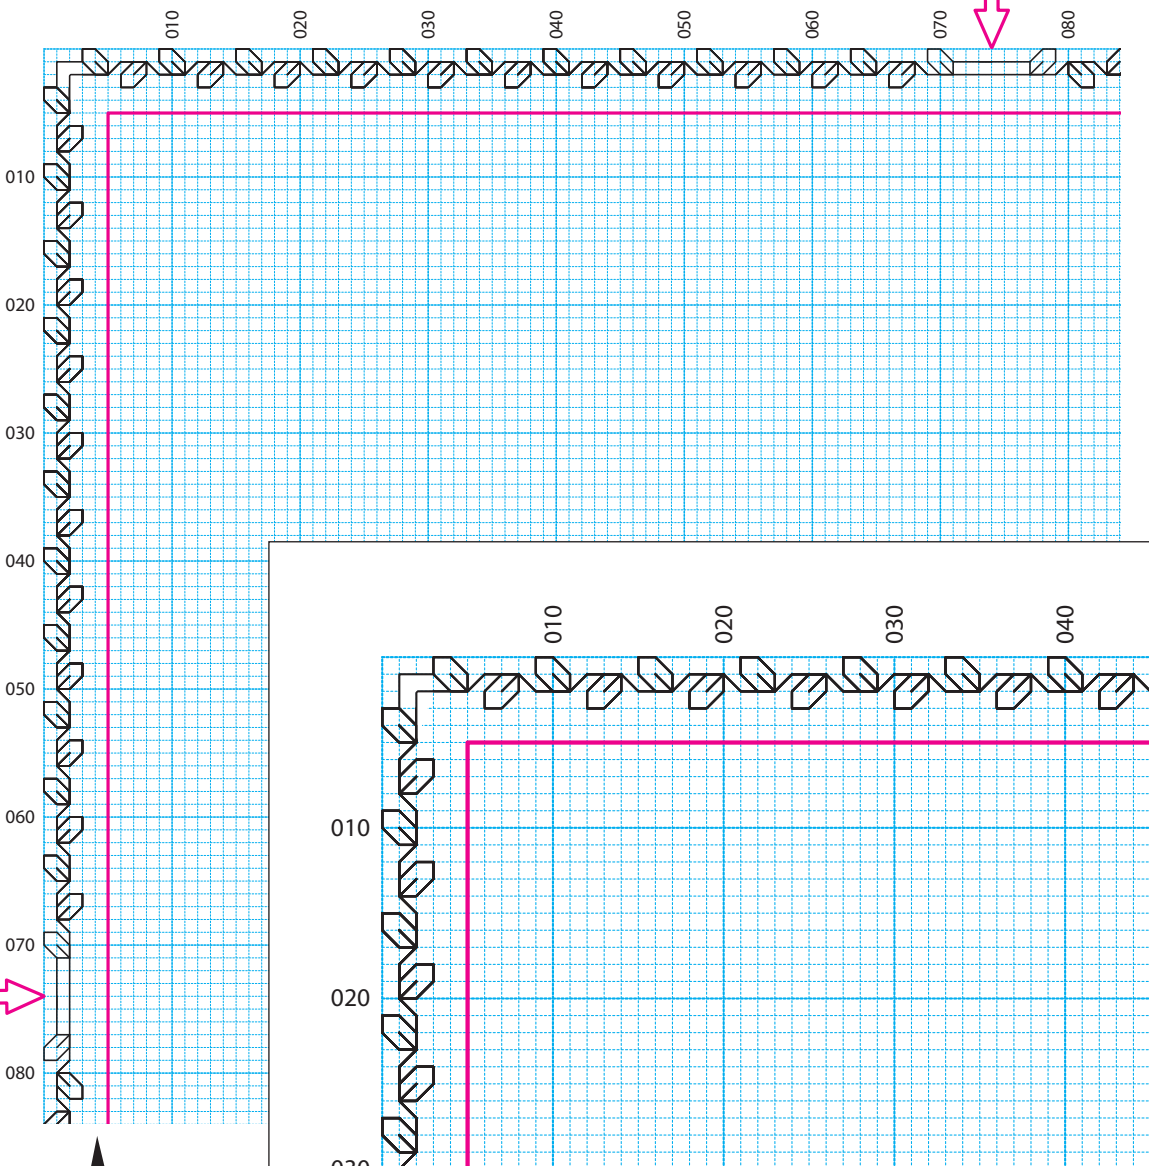

Botanical Blackwork SFL 2022 - Floral squares layout border

Ensure the spacing here is correct, otherwise, your border will not fit properly - the pink line shows the edge of your design.

Ensure the spacing here is correct, otherwise, your border will not fit properly - the pink line shows the edge of your design.

Ensure the spacing here is correct, otherwise, your border will not fit properly - the pink line shows the edge of your design.

Ensure the spacing here is correct, otherwise, your border will not fit properly - the pink line shows the edge of your design.