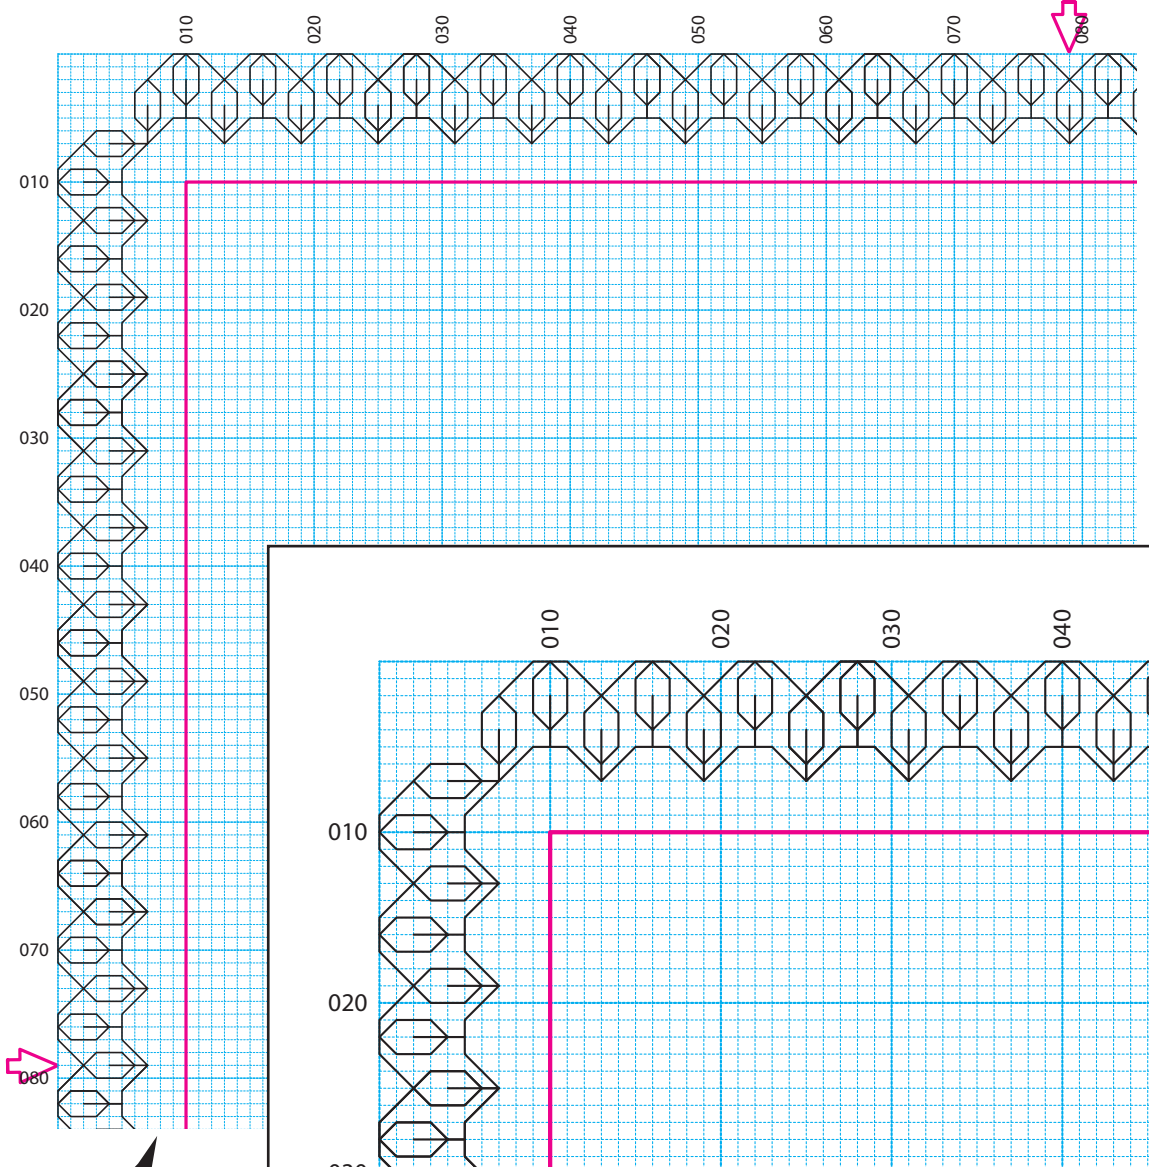

Botanical Blackwork SFL 2022 - Floral squares layout border

Ensure the spacing here is correct, otherwise, your border will not fit properly - the pink line shows the edge of your design.

Ensure the spacing here is correct, otherwise, your border will not fit properly - the pink line shows the edge of your design.

Ensure the spacing here is correct, otherwise, your border will not fit properly - the pink line shows the edge of your design.

Ensure the spacing here is correct, otherwise, your border will not fit properly - the pink line shows the edge of your design.