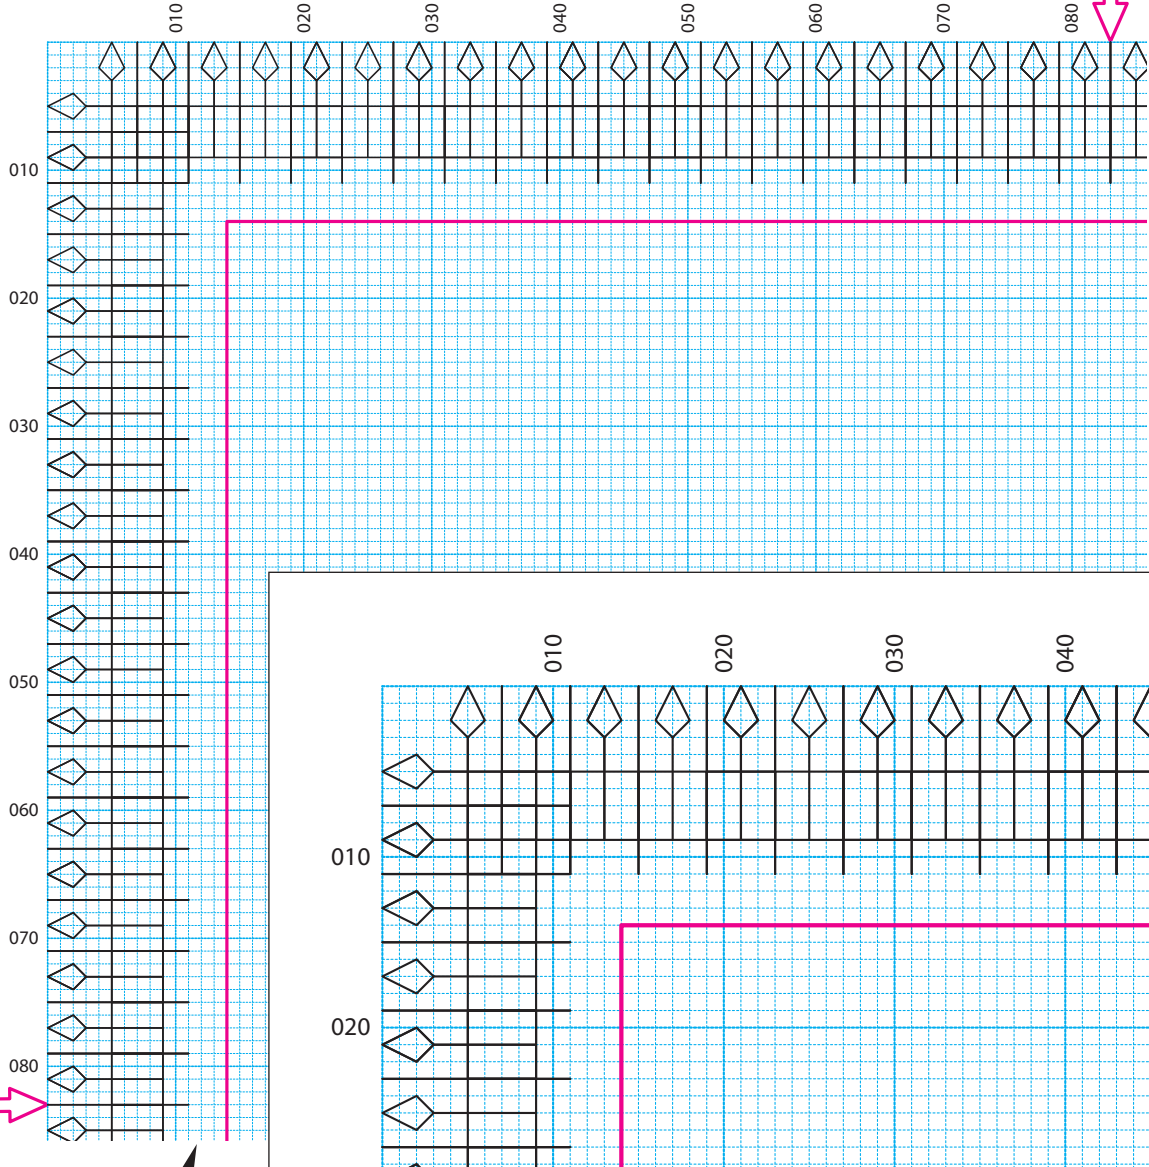

Botanical Blackwork SFL 2022 - Floral squares layout border

Ensure the spacing here is correct, otherwise, your border will not fit properly - the pink line shows the edge of your design.

Ensure the spacing here is correct, otherwise, your border will not fit properly - the pink line shows the edge of your design.

Ensure the spacing here is correct, otherwise, your border will not fit properly - the pink line shows the edge of your design.

Ensure the spacing here is correct, otherwise, your border will not fit properly - the pink line shows the edge of your design.