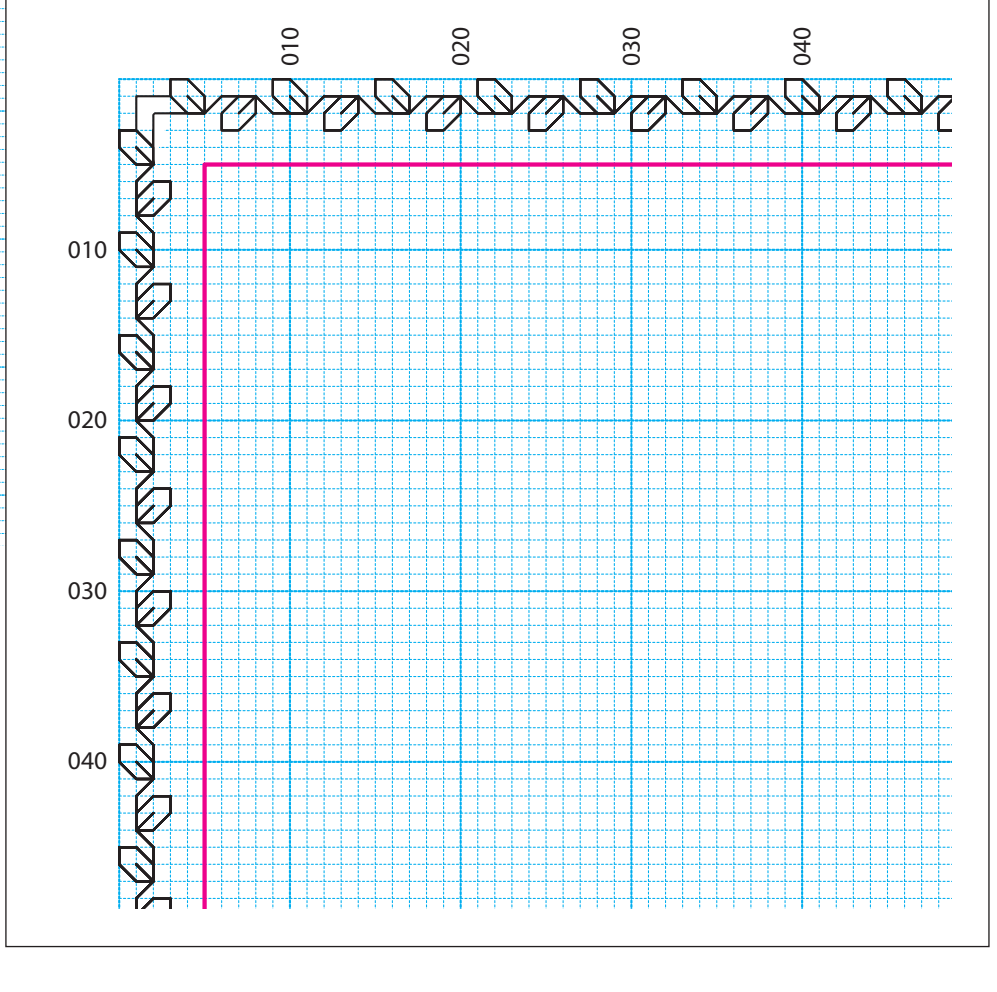

Botanical Blackwork SFL 2022 - Floral squares layout border

Ensure the spacing here is correct, otherwise, your border will not fit properly - the pink line shows the edge of your design.

Ensure the spacing here is correct, otherwise, your border will not fit properly - the pink line shows the edge of your design.

Ensure the spacing here is correct, otherwise, your border will not fit properly - the pink line shows the edge of your design.

Ensure the spacing here is correct, otherwise, your border will not fit properly - the pink line shows the edge of your design.