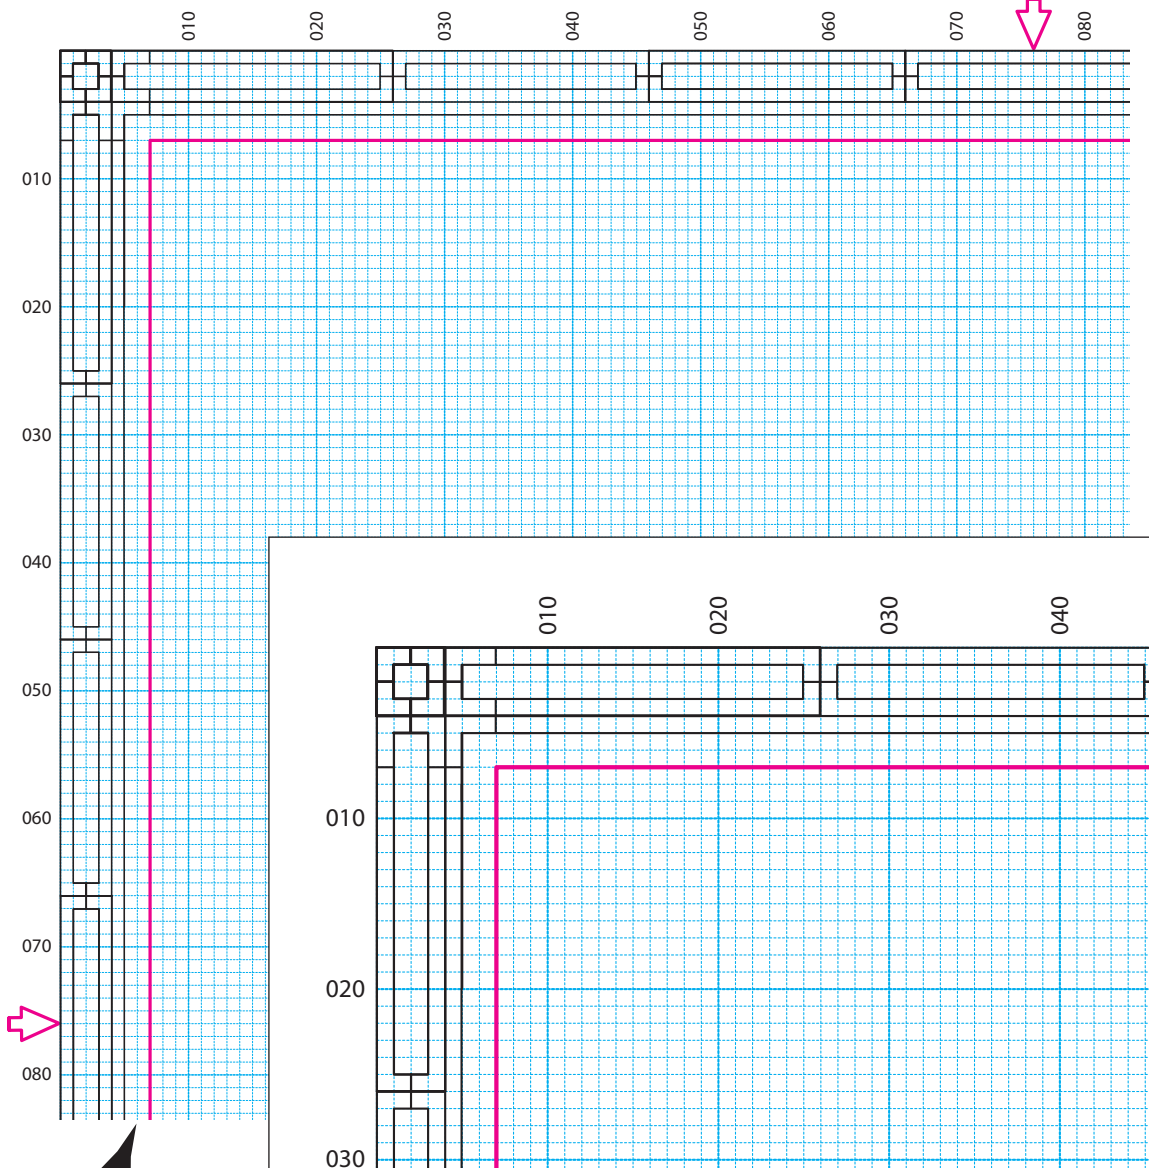

Botanical Blackwork SFL 2022 - Floral squares layout border

Ensure the spacing here is correct, otherwise, your border will not fit properly - the pink line shows the edge of your design.

Ensure the spacing here is correct, otherwise, your border will not fit properly - the pink line shows the edge of your design.

Ensure the spacing here is correct, otherwise, your border will not fit properly - the pink line shows the edge of your design.

Ensure the spacing here is correct, otherwise, your border will not fit properly - the pink line shows the edge of your design.