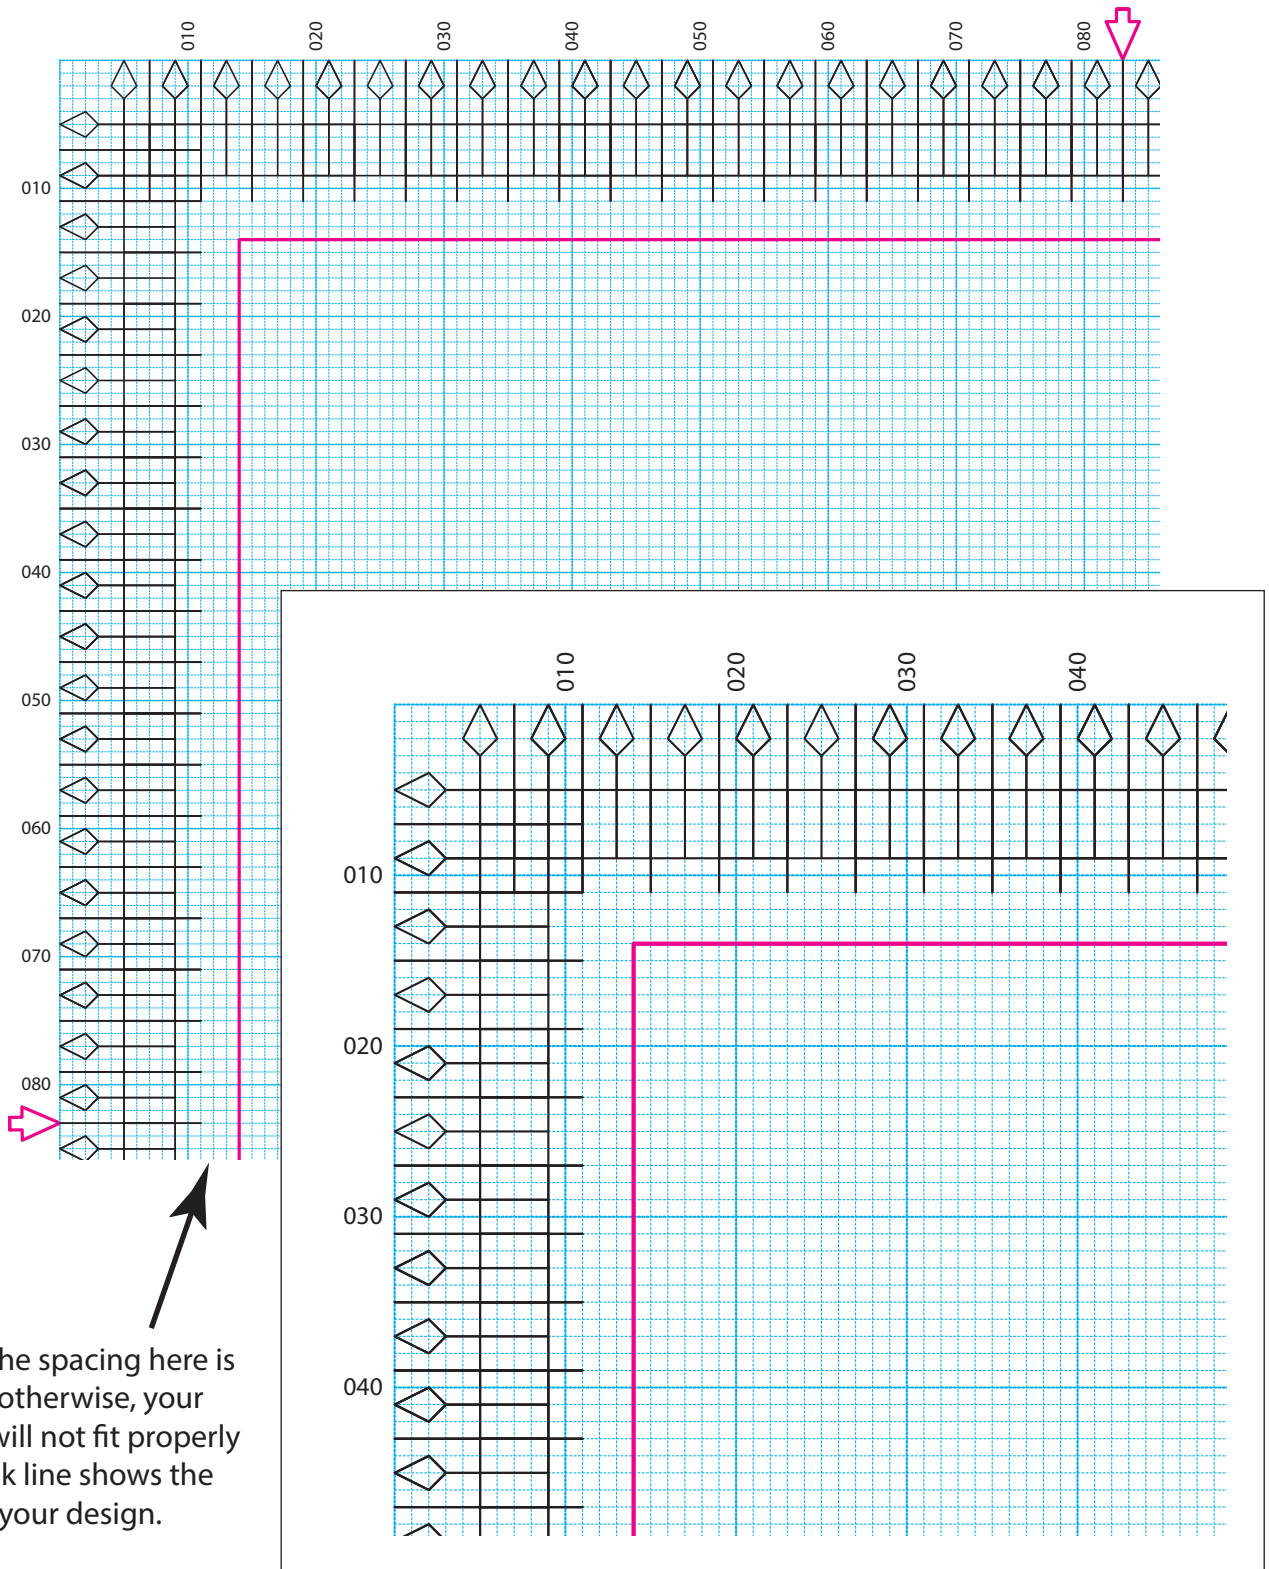

# Botanical Blackwork SFL 2022 – Floral squares layout border

Ensure the spacing here is correct, otherwise, your border will not fit properly - the pink line shows the edge of your design.