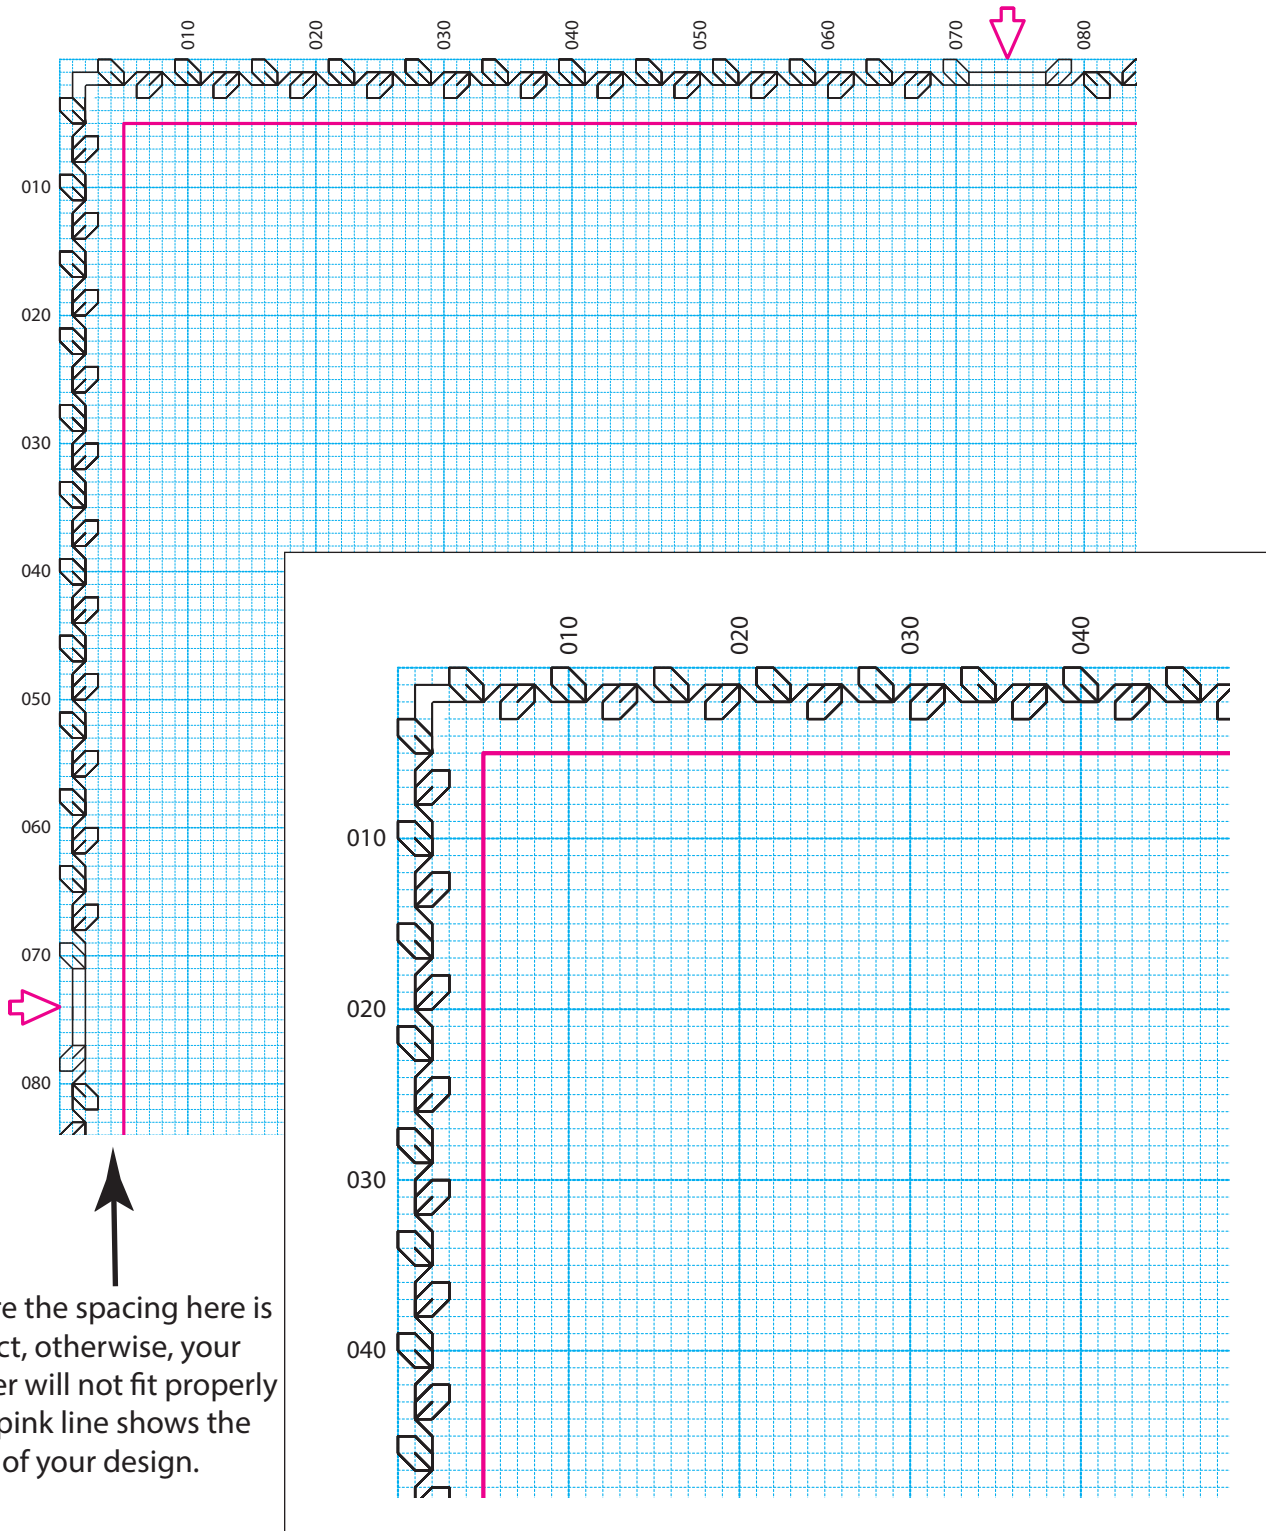

# Botanical Blackwork SFL 2022 – Floral squares layout border

Ensure the spacing here is correct, otherwise, your border will not fit properly - the pink line shows the edge of your design.