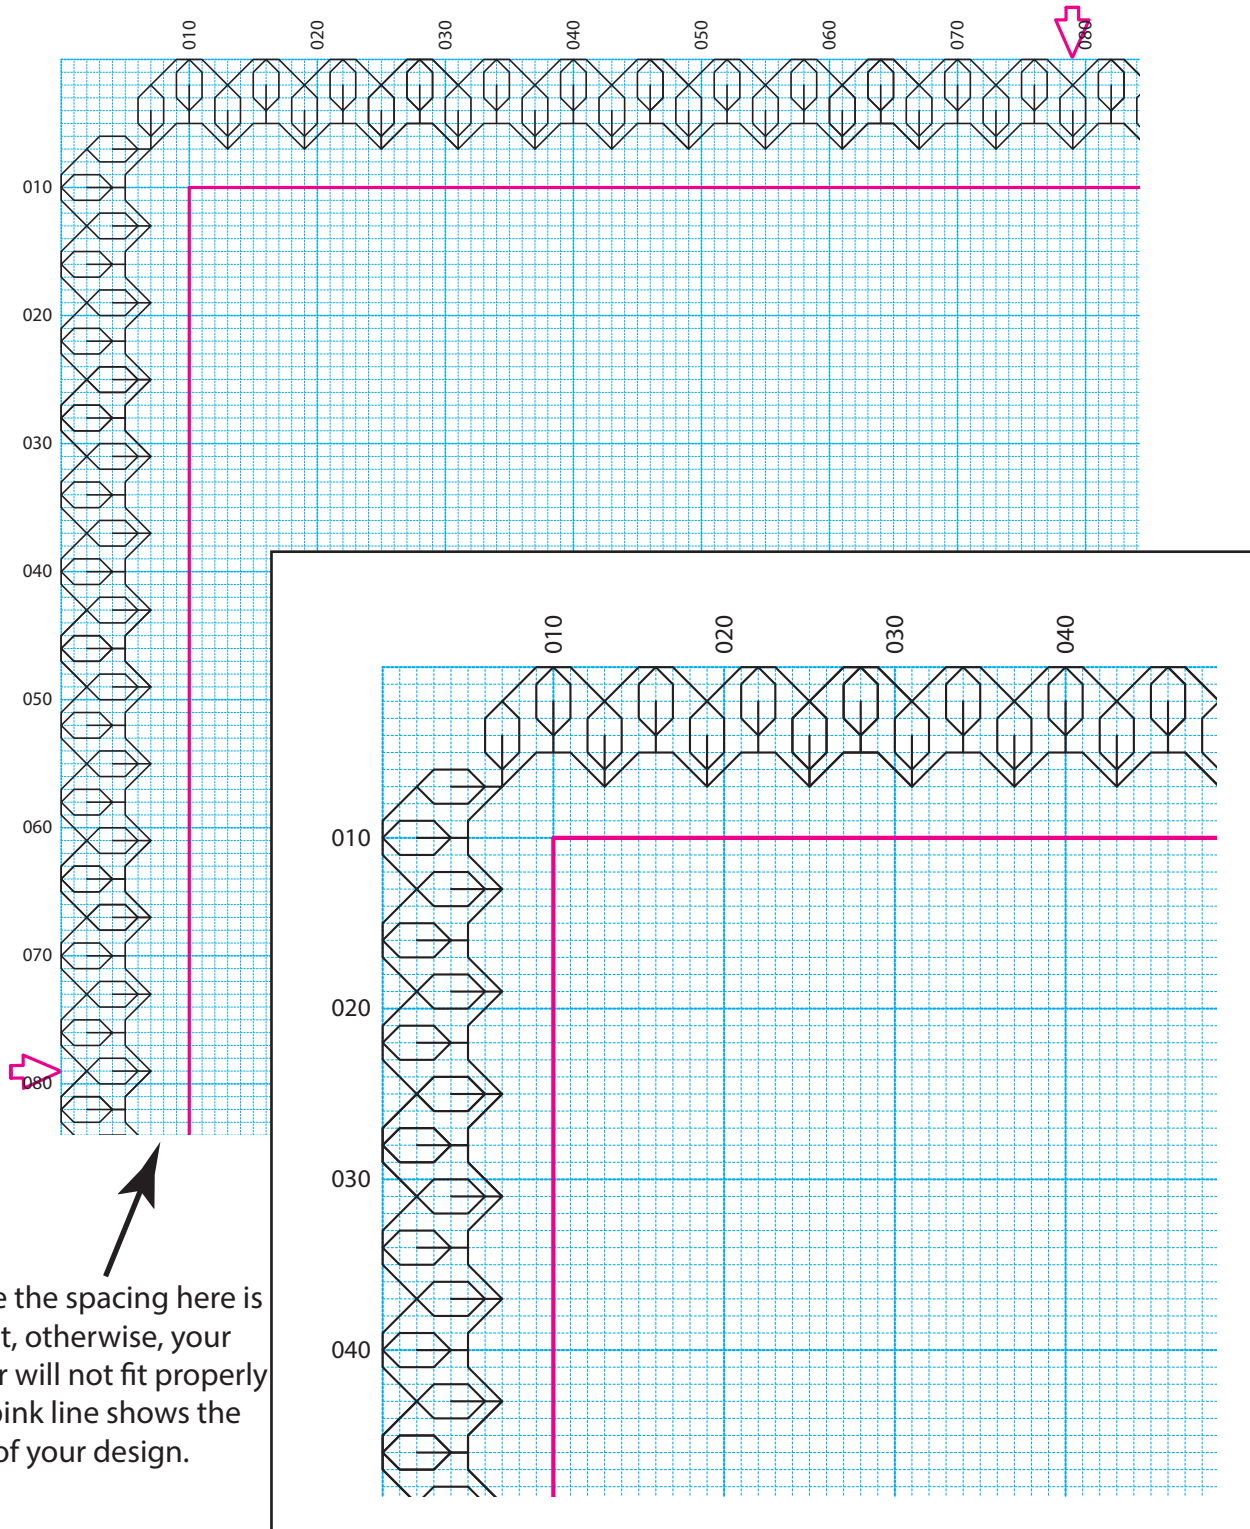

# Botanical Blackwork SFL 2022 – Floral squares layout border

Ensure the spacing here is correct, otherwise, your border will not fit properly - the pink line shows the edge of your design.