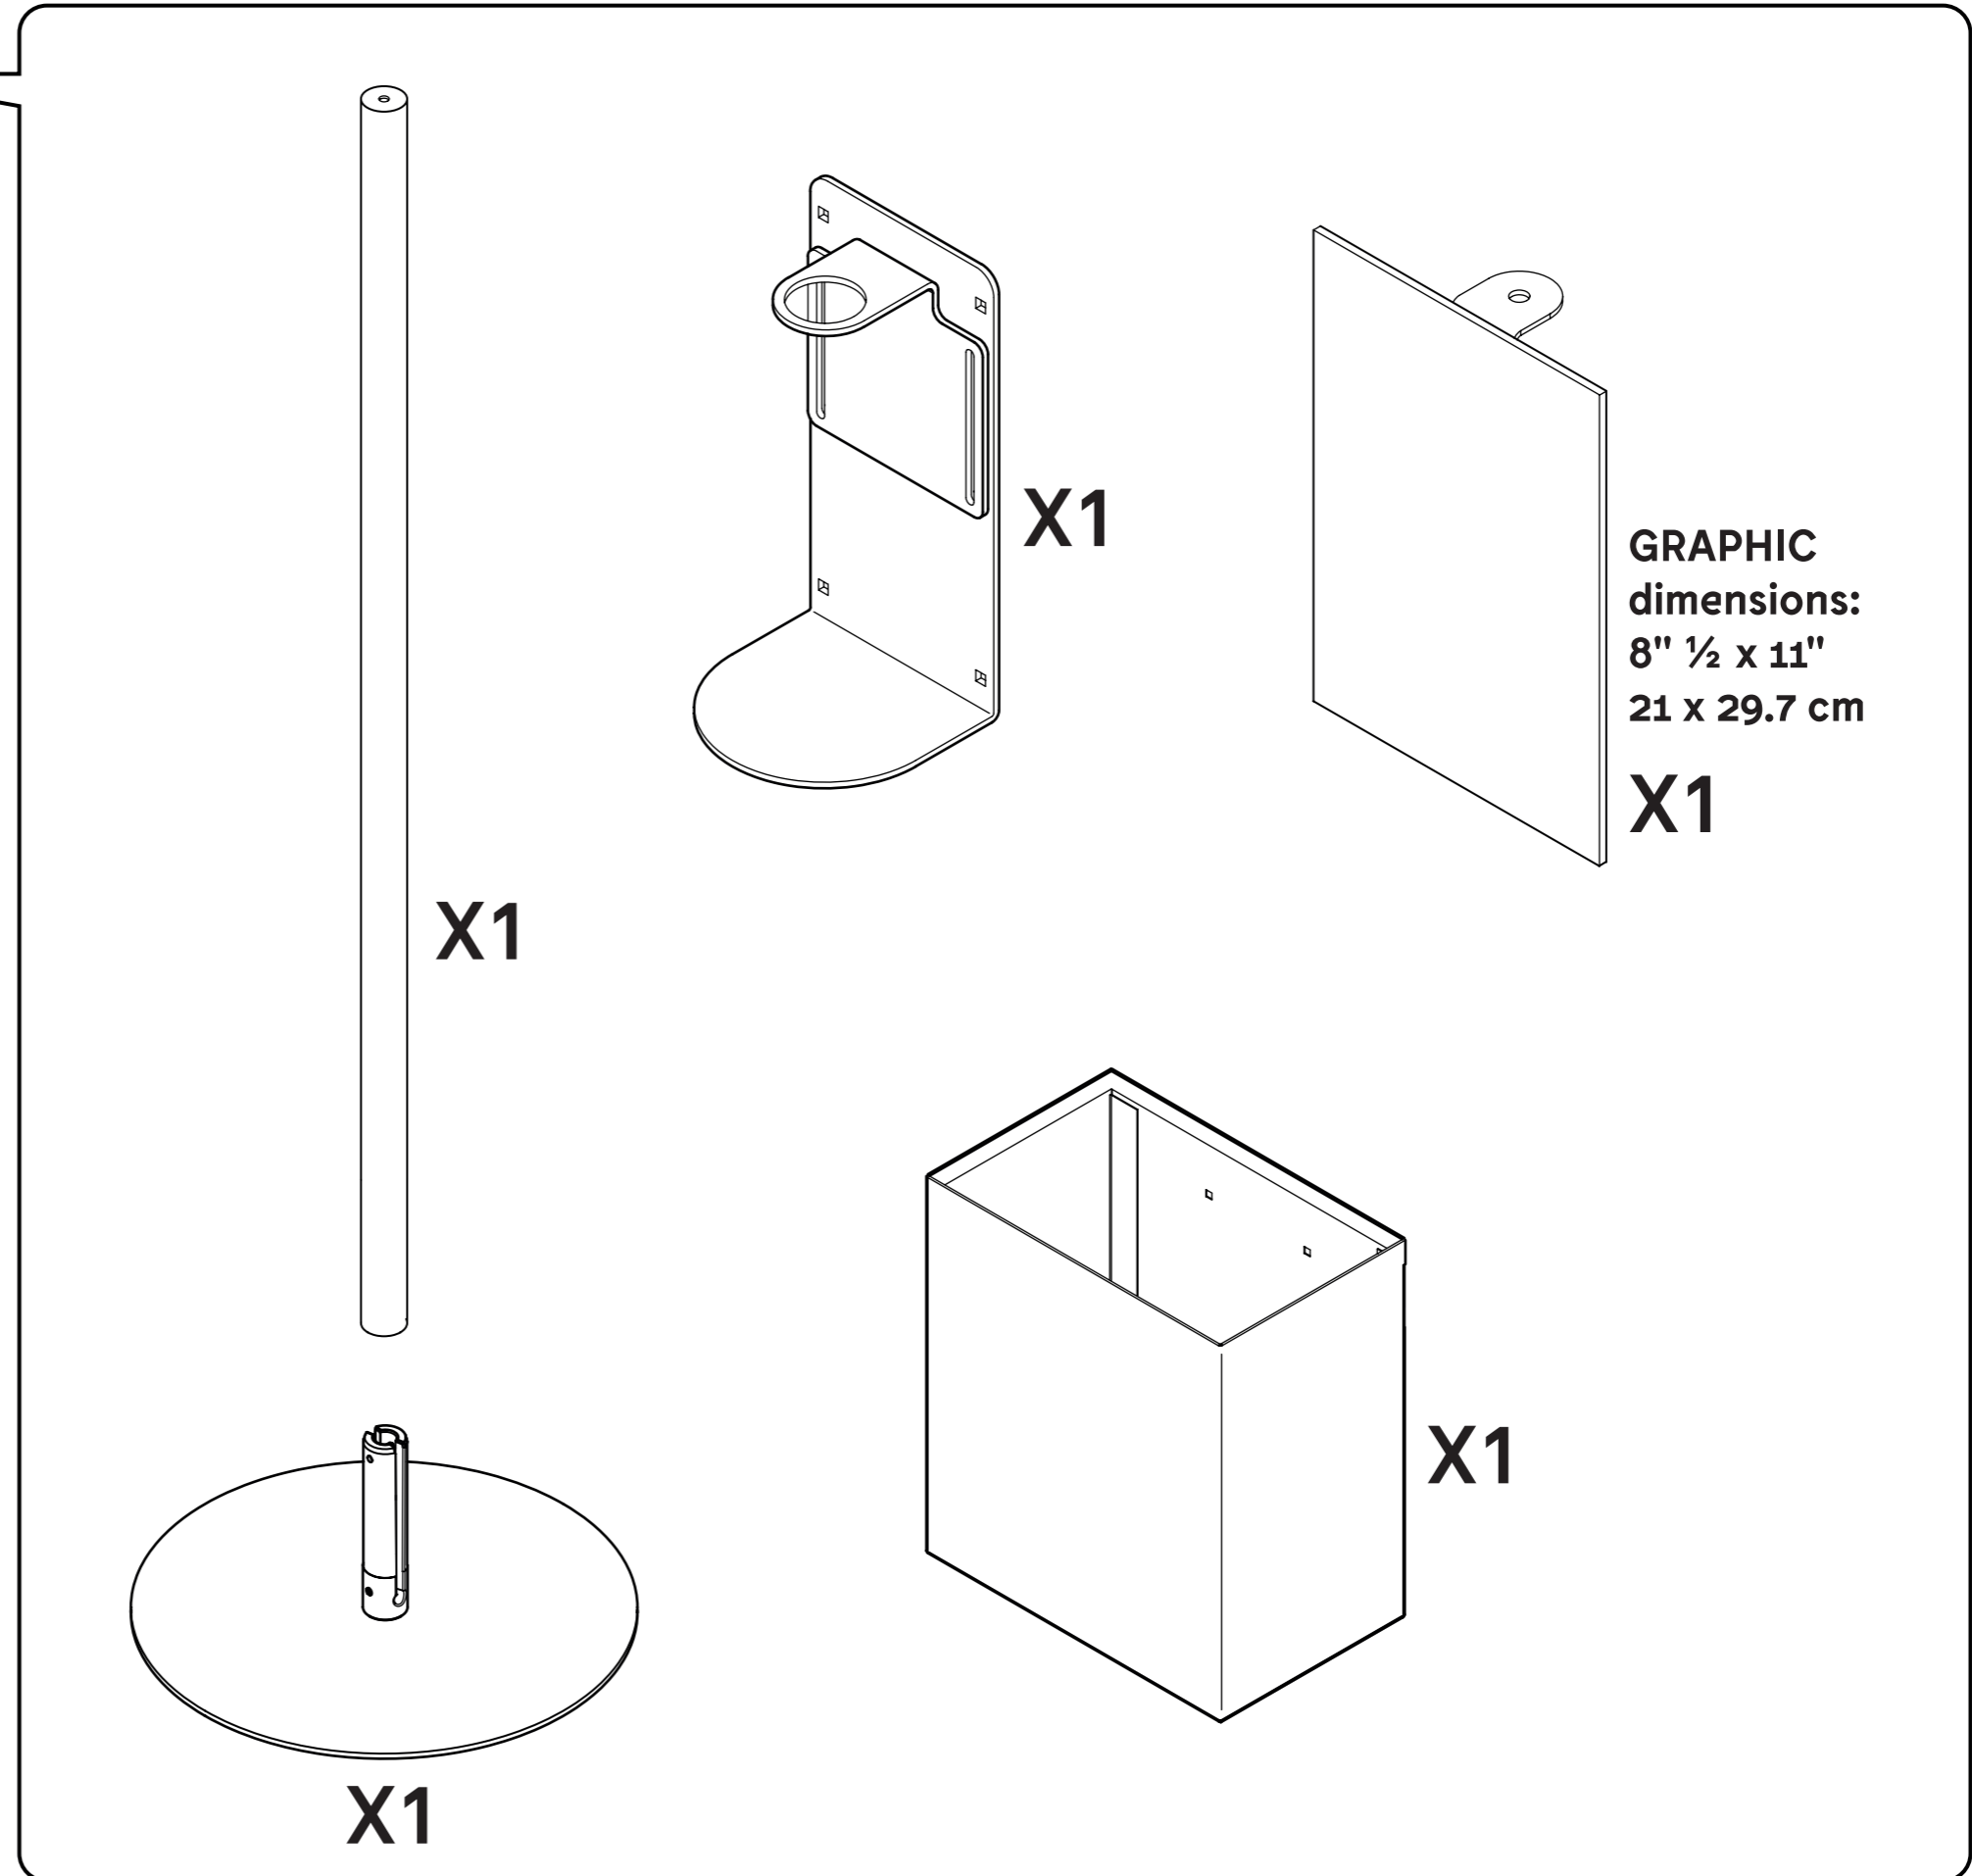

A L U

Sanitizing Station Basic + Bin

Assembly Instructions

A L U

ASSEMBLY INSTRUCTIONS

KIT COMPONENTS

KEC01900002

NECESSARY FOR THE INSTALLATION

TOOLS INCLUDED

4 mm 6 mm

A L U
ASSEMBLY INSTRUCTIONS

KIT
ASSEMBLY TIME

30/35 min

SANITIZING STATION BASIC

TRASH BIN ASSEMBLING