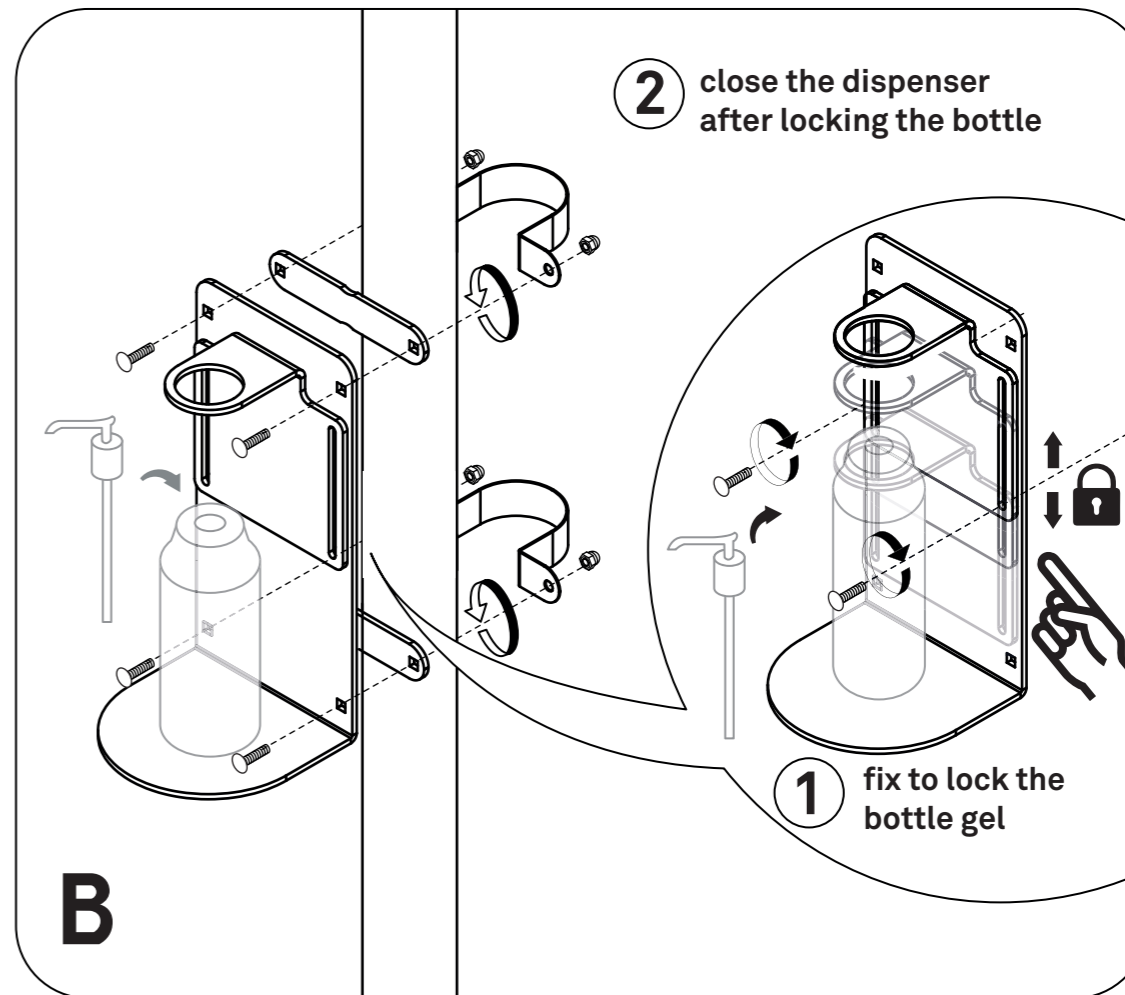

TOOLS INCLUDED

4 mm 6 mm

A L U
ASSEMBLY INSTRUCTIONS

KIT
ASSEMBLY TIME

30/35 min

SANITIZING STATION BASIC

TRASH BIN ASSEMBLING