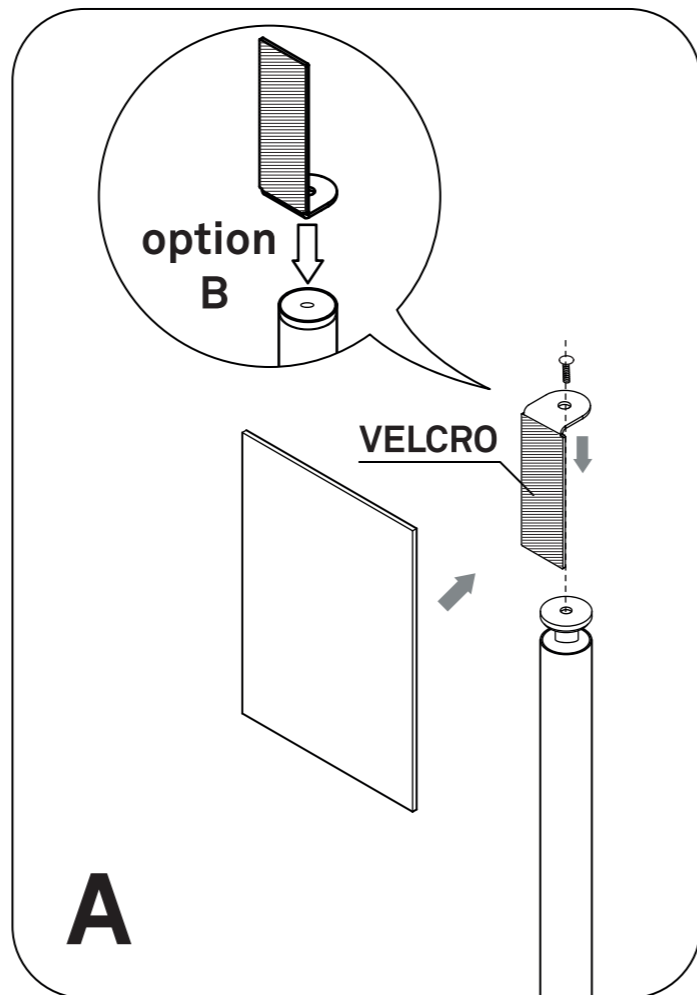

TOOLS INCLUDED

4 mm 6 mm

A L U
ASSEMBLY INSTRUCTIONS

KIT
ASSEMBLY TIME

30/35 min

SANITIZING STATION BASIC

TRASH BIN ASSEMBLING