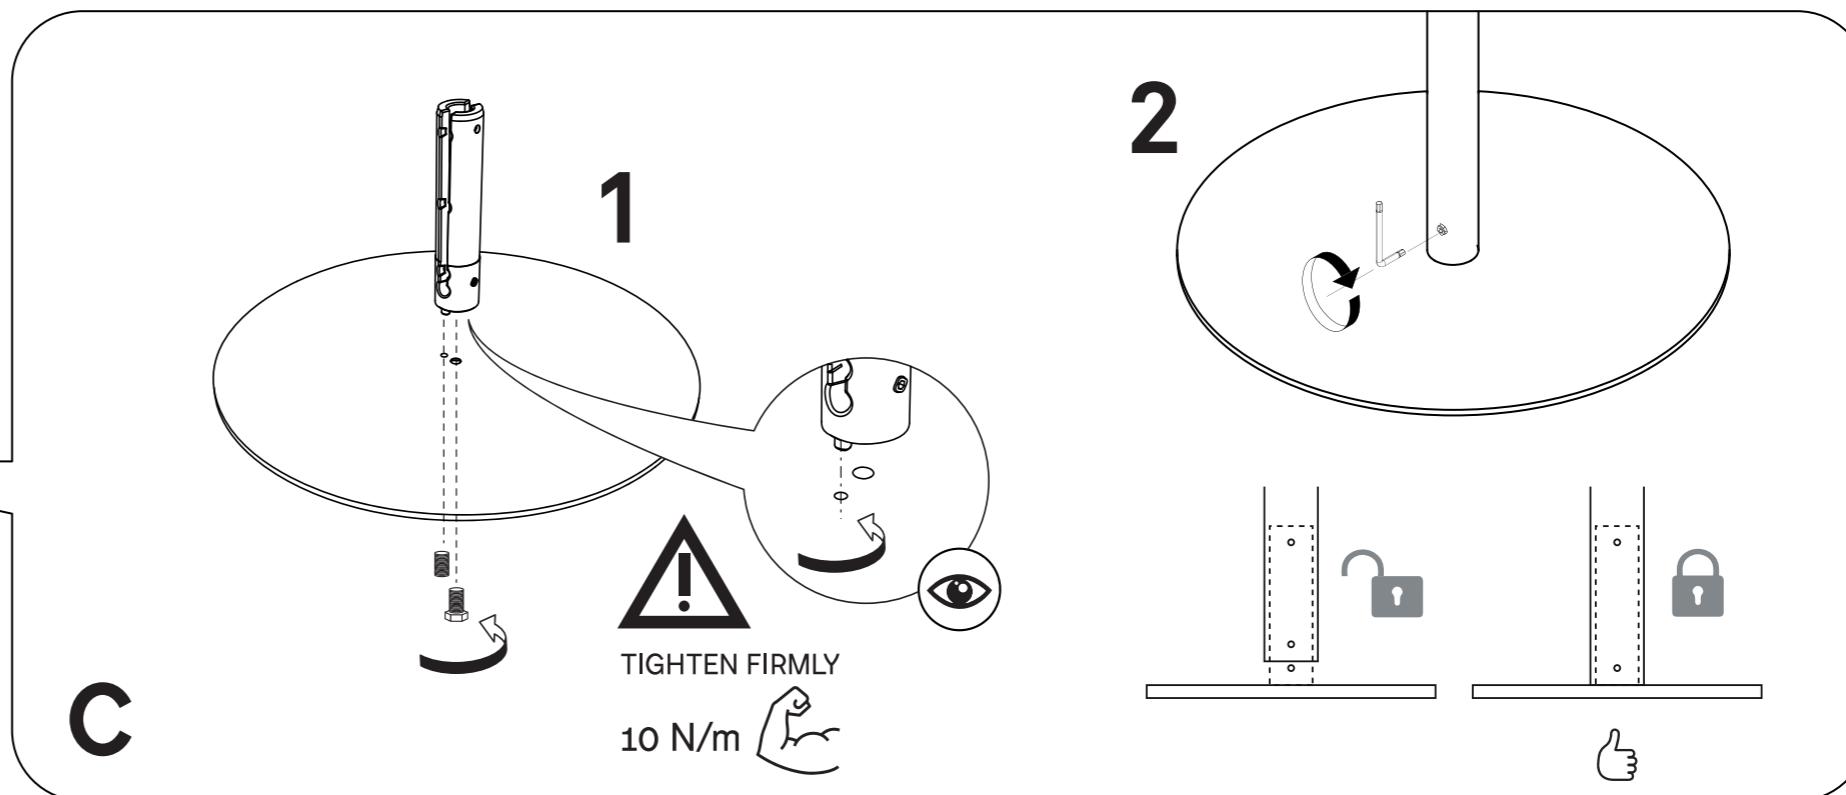

TOOLS INCLUDED

4 mm 6 mm

A L U
ASSEMBLY INSTRUCTIONS

KIT
ASSEMBLY TIME

30/35 min

SANITIZING STATION BASIC

TRASH BIN ASSEMBLING