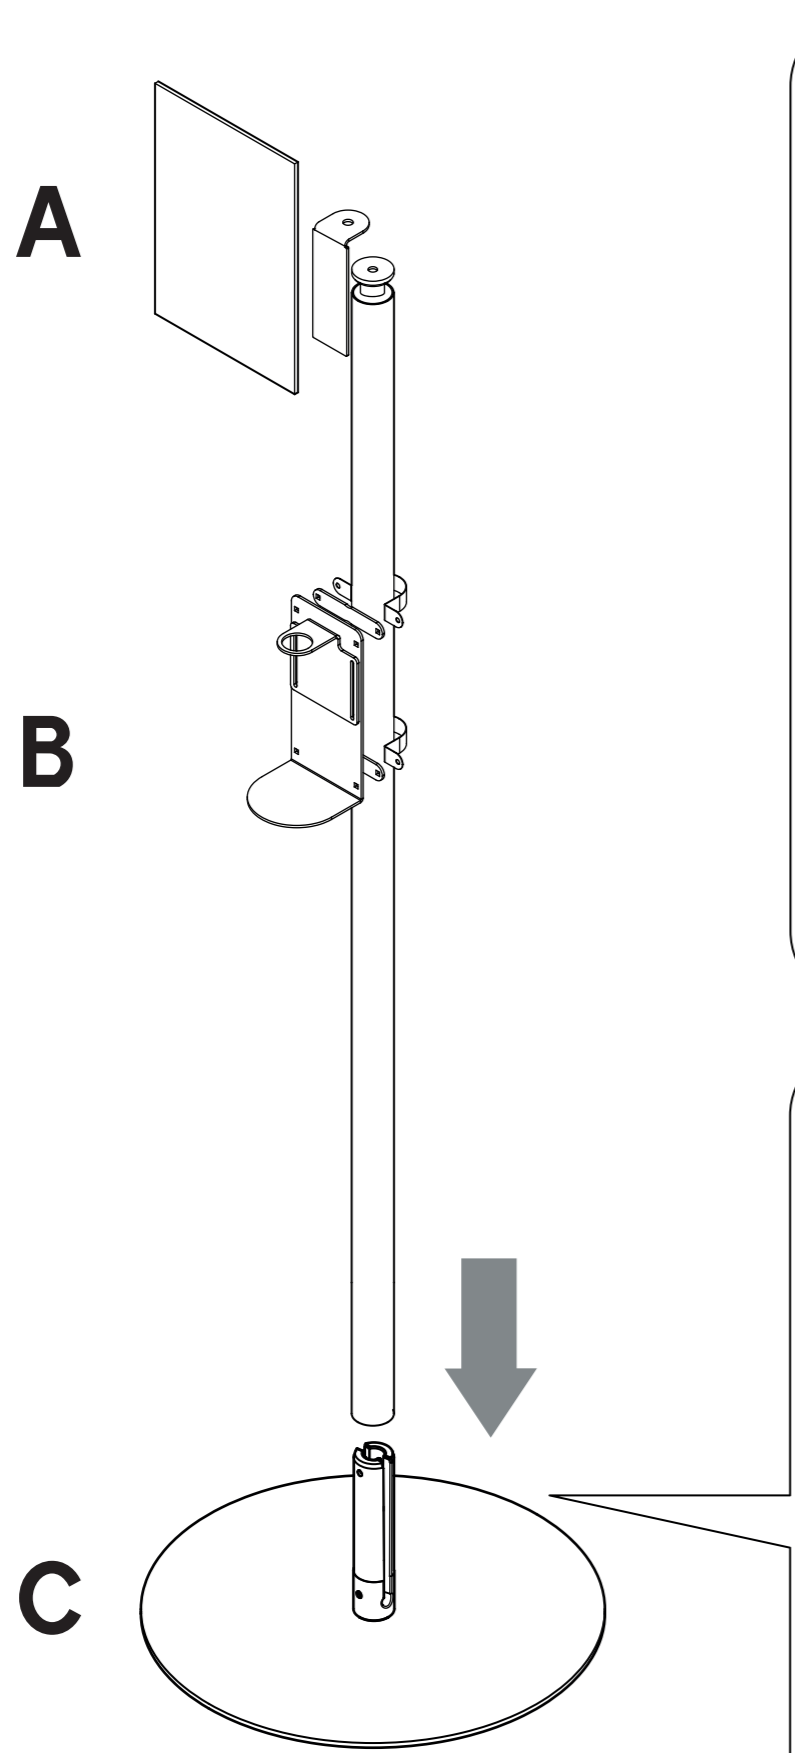

TOOLS INCLUDED

4 mm 6 mm

A L U
ASSEMBLY INSTRUCTIONS

KIT
ASSEMBLY TIME

30/35 min

SANITIZING STATION BASIC

TRASH BIN ASSEMBLING