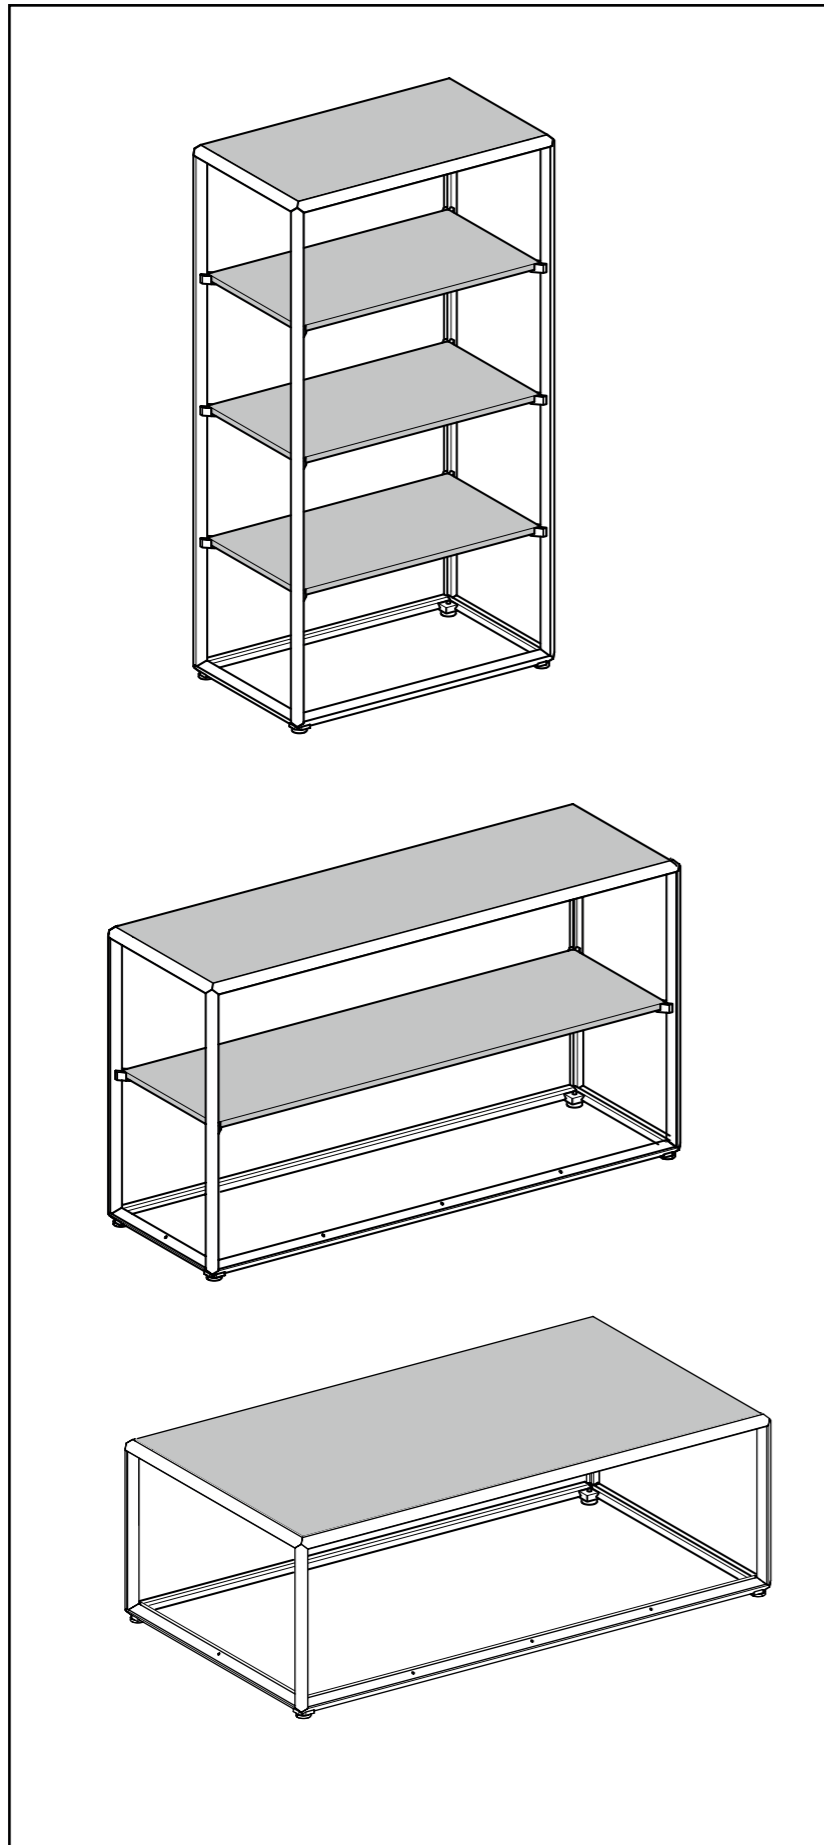

A L U
CAGE
ASSEMBLY INSTRUCTIONS

**SHELF/PANEL
HOLDER PLACEMENT**

CAGE POSSIBLE CONFIGURATIONS

CAGE • CORINNE • CHLOE • COURTNEY