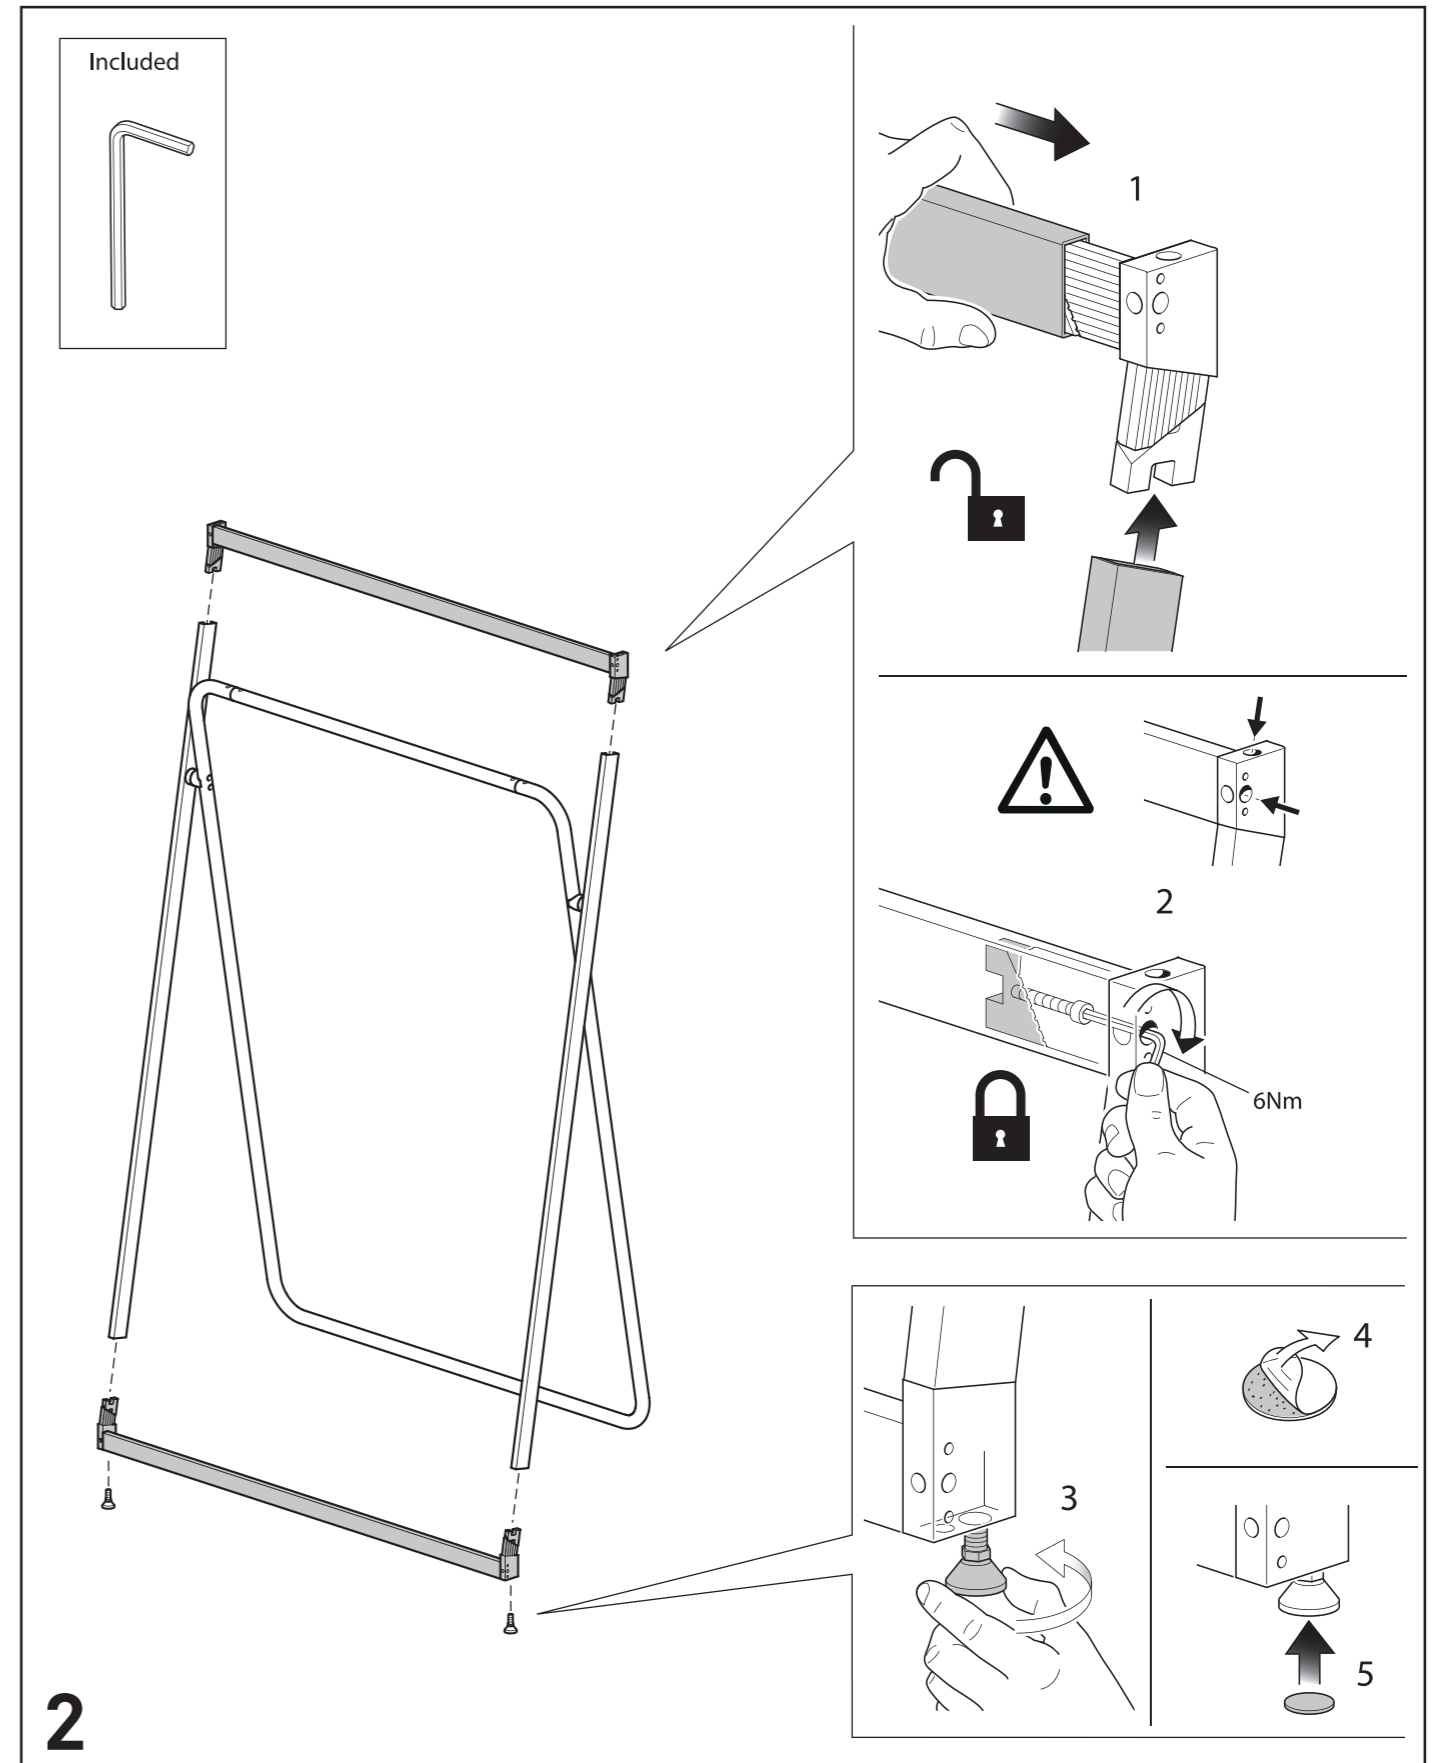

A L U

FELICITY

Foldaway with Shelves and Crossbars

ASSEMBLY INSTRUCTIONS

A L U

FOLDAWAY
ASSEMBLY INSTRUCTIONS

KIT COMPONENTS

KEC05500001

KIT ASSEMBLY TIME

NECESSARY FOR THE INSTALLATION

1x  3

1x  4

(INCLUDED)

A L U

FOLDAWAY
ASSEMBLY INSTRUCTIONS

FOLDAWAY

A L U

FOLDAWAY
ASSEMBLY INSTRUCTIONS

3

FELICITY FOLDAWAY WITH SHELVES AND CROSSBARS

A L U
FOLDAWAY
ASSEMBLY INSTRUCTIONS

CROSSBAR PLACEMENT

4

A L U
FOLDAWAY
ASSEMBLY INSTRUCTIONS