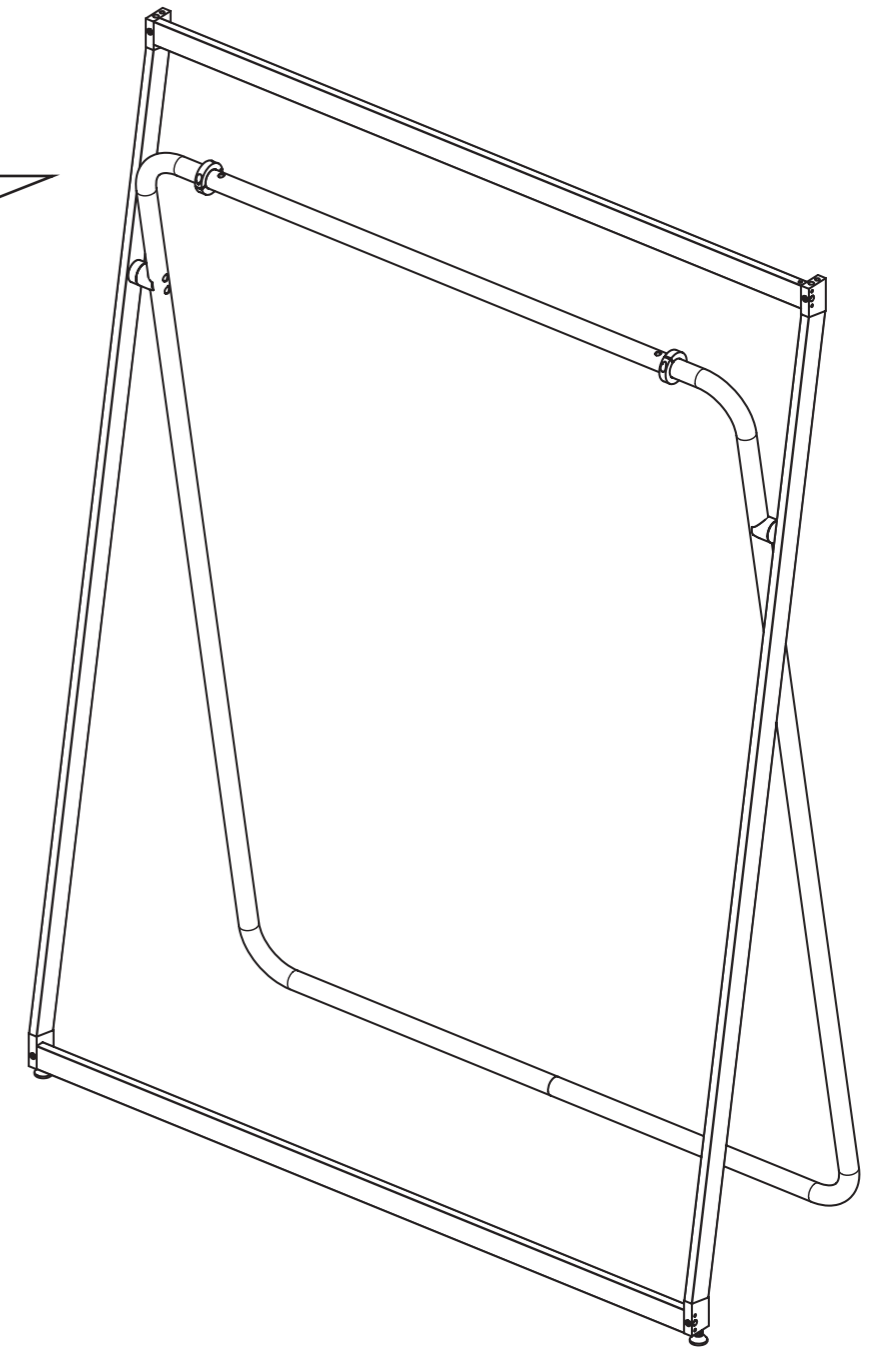

A L U

FELICITY

Foldaway with Shelves and Crossbars

ASSEMBLY INSTRUCTIONS

A L U

FOLDAWAY
ASSEMBLY INSTRUCTIONS

KIT COMPONENTS

KEC05500001

KIT ASSEMBLY TIME

NECESSARY FOR THE INSTALLATION

1x  3

1x  4

(INCLUDED)

A L U

FOLDAWAY
ASSEMBLY INSTRUCTIONS

FOLDAWAY

A L U

FOLDAWAY
ASSEMBLY INSTRUCTIONS

3

FELICITY FOLDAWAY WITH SHELVES AND CROSSBARS

A L U
FOLDAWAY
ASSEMBLY INSTRUCTIONS

CROSSBAR PLACEMENT

4

A L U
FOLDAWAY
ASSEMBLY INSTRUCTIONS