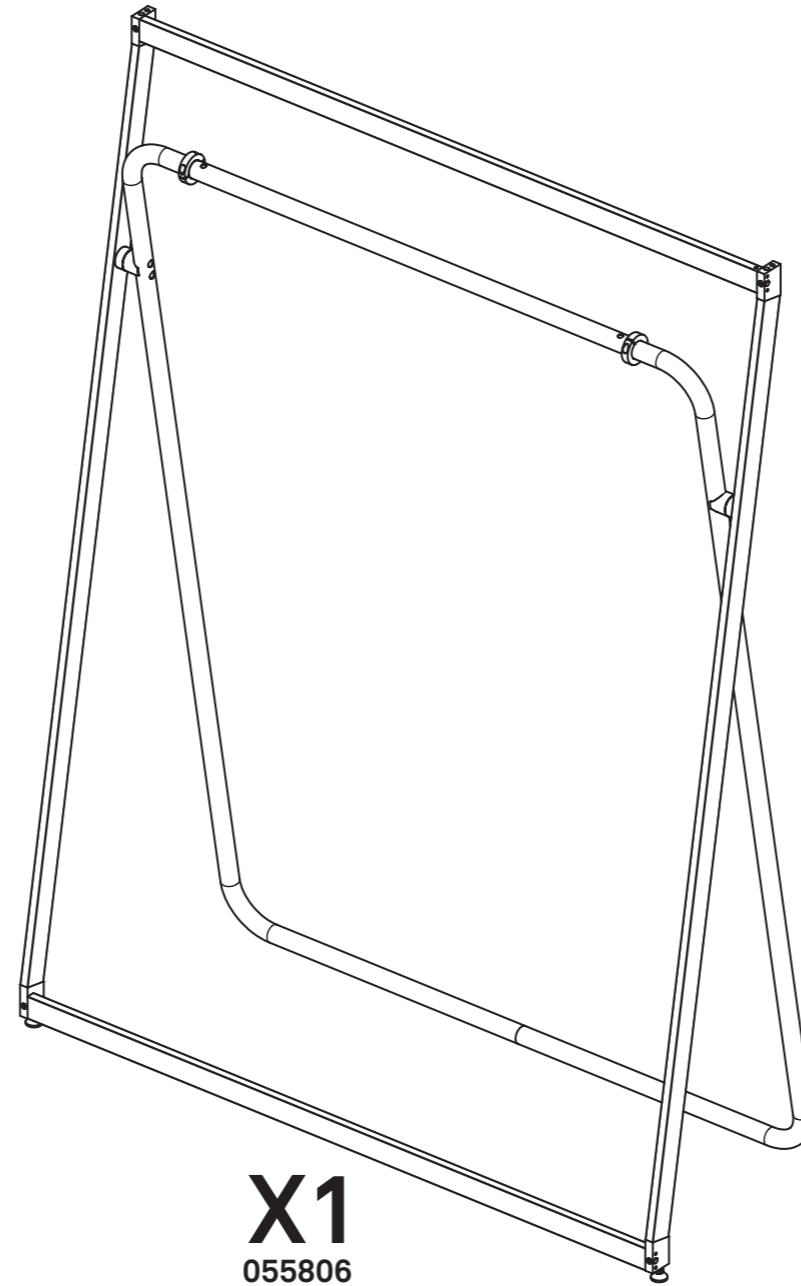

A L U

FELICITY

Foldaway with Shelves and Crossbars

ASSEMBLY INSTRUCTIONS

A L U

FOLDAWAY
ASSEMBLY INSTRUCTIONS

KIT COMPONENTS

KEC05500001

KIT ASSEMBLY TIME

NECESSARY FOR THE INSTALLATION

1x  3

1x  4

(INCLUDED)

A L U

FOLDAWAY
ASSEMBLY INSTRUCTIONS

FOLDAWAY

A L U

FOLDAWAY
ASSEMBLY INSTRUCTIONS

3

FELICITY FOLDAWAY WITH SHELVES AND CROSSBARS

A L U
FOLDAWAY
ASSEMBLY INSTRUCTIONS

CROSSBAR PLACEMENT

4

A L U
FOLDAWAY
ASSEMBLY INSTRUCTIONS