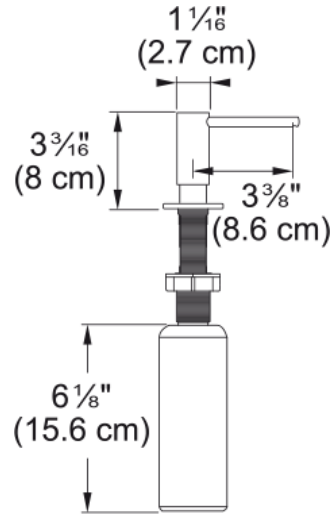

SD Atlas Stainless Steel IBK | 112.0625.484

Technical Data

Product Information

Type of material	Stainless steel 316
Color	Industrial black
Accessory part sub	Soap dispenser

Article Number

Product family	Mythos
Model range	Atlas