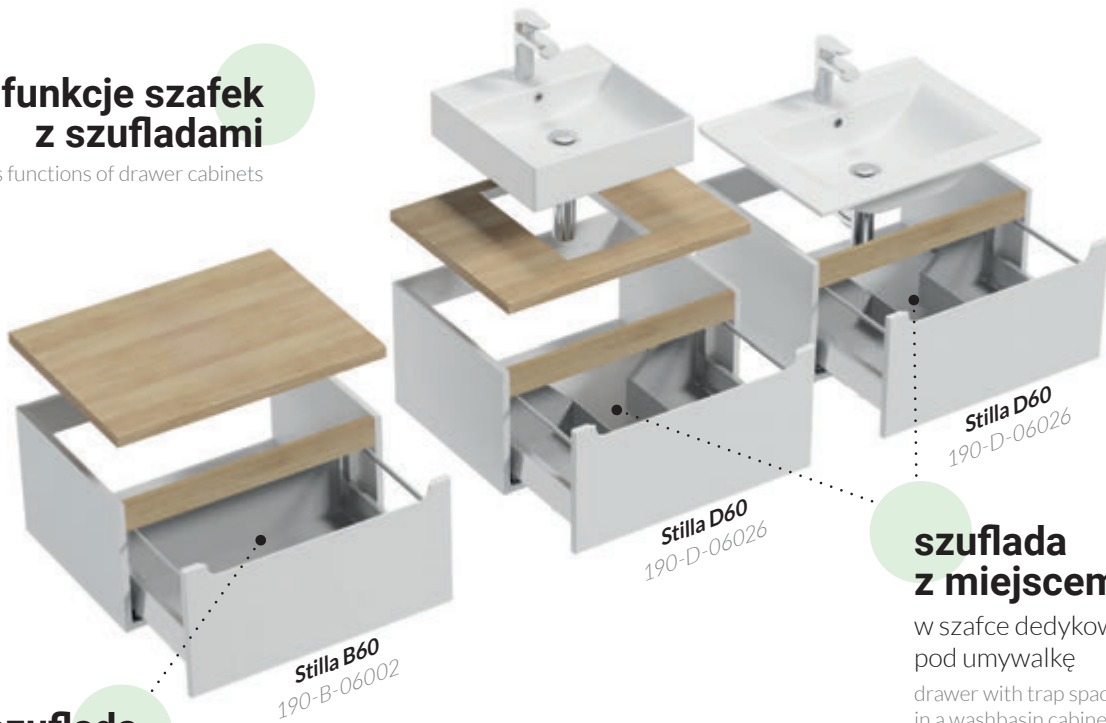

MODUŁOWE CECHY KOLEKCJI

Modułowa kolekcja mebli łazienkowych STILLA posiada wiele możliwości aranżacyjnych. Jej największą zaletą jest MODUŁOWOŚĆ, dzięki której można stworzyć niezliczoną ilość kombinacji mebli optymalnie dopasowanych do przestrzeni i potrzeb jej użytkowników. Jedynym ograniczeniem jest tylko nasza wyobraźnia.

różne funkcje szafek z szufladami

various functions of drawer cabinets

szafka z szufladą pod blat

bez możliwości montażu umywalki
cabinet with drawer under worktop
without the possibility of installing a washbasin

szuflada z miejscem na syfon

w szafce dedykowanej pod umywalkę
drawer with trap space in a washbasin cabinet