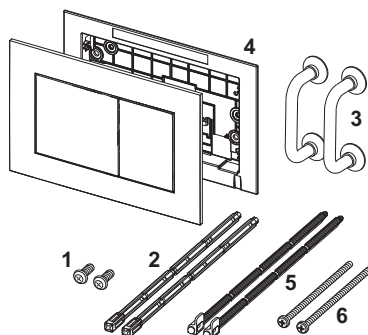

**TECEnow toilet flush plate for dual-flush system**

Article number: 9240403

Colour: Black

Exhibition samples: Yes

DU 1: 1 pc.

DU 2: 10 pc.

**Description:**

Flush plate for TECE cisterns, for front or top actuation. Very flat plastic flush plate, buttons with rubber inlays on both sides. Incl. actuating rods and mounting material. Suitable for flush-mounted installation in combination with toilet installation frame and spacing frame. Compatible with insert chute for cleaning tablets.

Dimensions (W x H x D): 220 x 150 x 5 mm

**Sales data:**

Product name: TECEnow toilet flush plate black

Commodity group: 904

Product group: 2009040240

**Spare parts:**

- |   |         |                              |
|---|---------|------------------------------|
| 1 | 9820263 | Fastening screws             |
| 2 | 9820022 | Actuation rods               |
| 3 | 9820180 | Bow-type handles             |
| 4 | 9820346 | Support frame                |
| 5 | 9820498 | "easy fit" actuation rods    |
| 6 | 9820497 | "easy fit" attachment screws |