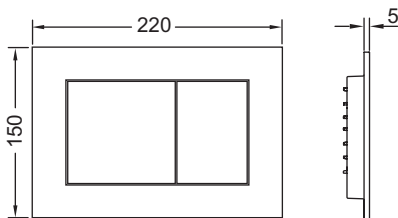

**TECEnow toilet flush plate for dual-flush system**

Article number: 9240403

Colour: Black

Exhibition samples: Yes

DU 1: 1 pc.

DU 2: 10 pc.

**Description:**

Flush plate for TECE cisterns, for front or top actuation. Very flat plastic flush plate, buttons with rubber inlays on both sides. Incl. actuating rods and mounting material. Suitable for flush-mounted installation in combination with toilet installation frame and spacing frame. Compatible with insert chute for cleaning tablets.

Dimensions (W x H x D): 220 x 150 x 5 mm

**Sales data:**

Product name: TECEnow toilet flush plate black

Commodity group: 904

Product group: 2009040240

**Spare parts:**

- |   |         |                              |
|---|---------|------------------------------|
| 1 | 9820263 | Fastening screws             |
| 2 | 9820022 | Actuation rods               |
| 3 | 9820180 | Bow-type handles             |
| 4 | 9820346 | Support frame                |
| 5 | 9820498 | "easy fit" actuation rods    |
| 6 | 9820497 | "easy fit" attachment screws |