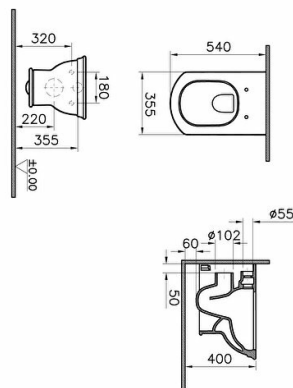

Name Valarte Rim-ex W-hung WC-White

Collection Valarte

Height (mm) 340

Width (mm) 355

Depth (mm) 540

Color White

Designer VitrA Design Team

Awards Good Design

Brand VitrA

Finish Hygiene

Bidet pipe access Without bidet pipe

Product code: 7805B003-0075

Description

All drawings contain the necessary measurements which are subject to standard tolerances.

For exact measurements, in particular for customized installation scenarios, it can only be taken from the finished ceramic product.