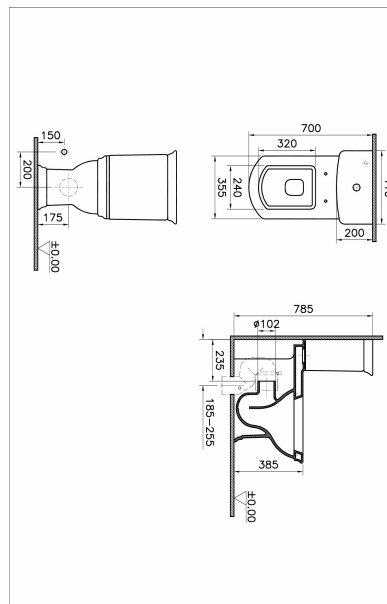

---

Name	Valarte Close Coupled WC
Collection	Valarte
Designer	VitrA Design Team
Certificate	EPD
Color	White

---

Product Code: 4160B003-0075

---

## Description

Without Bidet Function, White

---

---

VitrA reserves the right to make changes in products and technical details without prior notice.

All drawings contain the necessary measurements which are subject to standard tolerances. For exact measurements, in particular for customized installation scenarios, it can only be taken from the finished ceramic product.