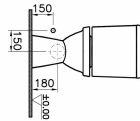

Name	Normus Close Coupled WC
Collection	Normus
Color	White
Designer	VitrA Design Team
Certificate	CE
Certificate	EPD

Product Code: 5111L003-0075

Description

Without Bidet Function, White

VitrA reserves the right to make changes in products and technical details without prior notice.

All drawings contain the necessary measurements which are subject to standard tolerances. For exact measurements, in particular for customized installation scenarios, it can only be taken from the finished ceramic product.