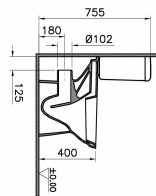

Name	Normus Close Coupled WC
Collection	Normus
Color	White
Designer	VitrA Design Team
Certificate	CE
Certificate	EPD

Product Code: 5111L003-0075

Description

Without Bidet Function, White

VitrA reserves the right to make changes in products and technical details without prior notice.

All drawings contain the necessary measurements which are subject to standard tolerances. For exact measurements, in particular for customized installation scenarios, it can only be taken from the finished ceramic product.