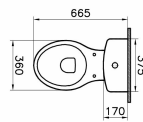

Name	Normus Close Coupled WC
Collection	Normus
Color	White
Designer	VitrA Design Team
Certificate	CE
Certificate	EPD

Product Code: 5111L003-0075

Description

Without Bidet Function, White

VitrA reserves the right to make changes in products and technical details without prior notice.

All drawings contain the necessary measurements which are subject to standard tolerances. For exact measurements, in particular for customized installation scenarios, it can only be taken from the finished ceramic product.