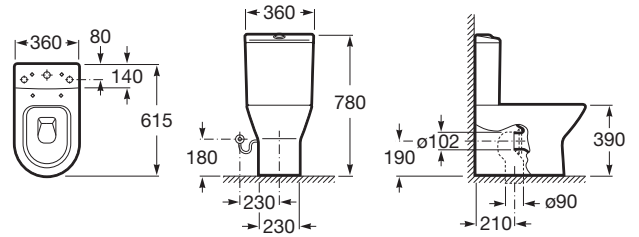

NEXO

Compact vitreous china WC with dual outlet

DIMENSIONS

Length 360 mm.

Width 615 mm.

Height 780 mm.

COLOURS AND FINISHES

00 White

TECHNICAL DRAWINGS

FEATURES

Back-to-wall

Fixing kit: Included

Flushing system: Washdown

Installation type: Floor-standing

Outlet type: Dual

Shape: Round