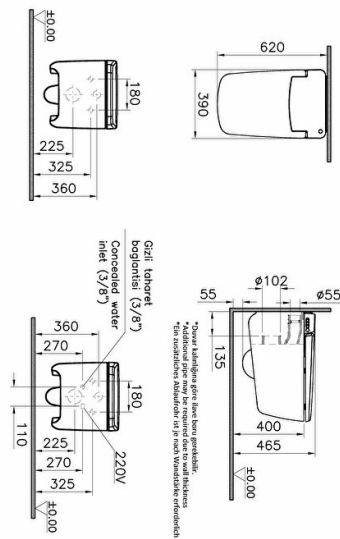

Name	V-Care Prime Rim-ex W-hungWC-WhiteVC
Collection	V-Care
Height (mm)	410
Width (mm)	390
Depth (mm)	620
Color	White
Designer	Arik Levy
Brand	VitrA
Finish	Hygiene+Clean
Soft close	Yes
Certificate	Belgaqua, CE, DVGW, SVGW
Bidet pipe access	With bidet pipe

Product code: 7231B403-6216

## Description

All drawings contain the necessary measurements which are subject to standard tolerances.

For exact measurements, in particular for customized installation scenarios, it can only be taken from the finished ceramic product.