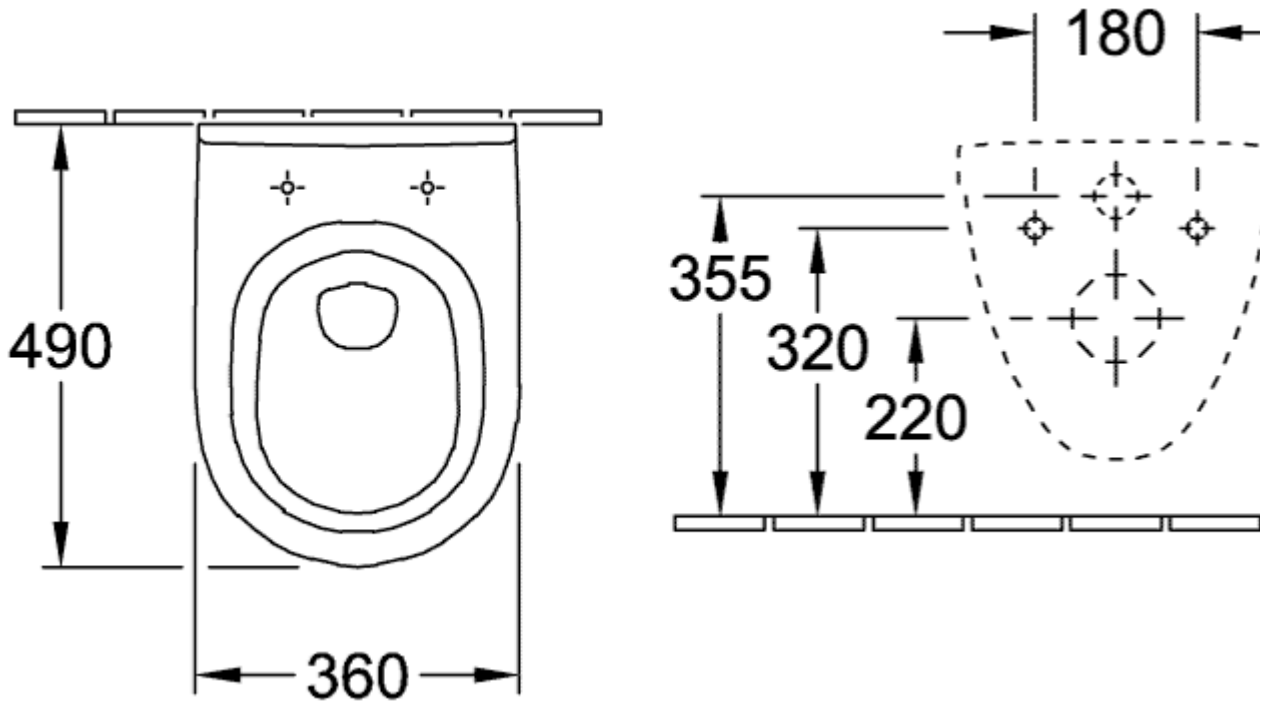

## O.NOVO WASHDOWN TOILET COMPACT OVAL

### PRODUCT INFORMATION

|  |   |
|--|---|
| Article title  | Villeroy & Boch O.novo Washdown toilet compact, wall-mounted, White Alpin |
| Article number                                       | 56881001  |
| Assembly / Assembly type                             | wall-mounted  |
| Scope of delivery                                    | 1 x washdown toilet   |
| Depth in mm  | 490   |
| Width in mm  | 360   |
| Height in mm   | 330   |
| Collection   | O.novo  |
| Suitable for   | Concealed cistern   |
| Innovative flushing technology (with TwistFlush)     | No  |
| Innovative flushing technology (with TwistFlush[e³]) | No  |
| Flush volume l                                       | 3 / 4,5 l   |
| Wall-mounted - floor-standing                        | wall-mounted  |
| Material   | Sanitary ceramics   |
| surface  | glossy  |
| Colour name  | White Alpin   |
| Shape  | Oval  |
| Colour designation                                   | White Alpin   |
| Antibacterial surface (with AntiBac)                 | No  |
| Easy surface cleaning (CeramicPlus)                  | No  |
| Rimless (mit DirectFlush)                            | No  |
| Flush type   | Washdown toilet   |
| Integrated freshness solution (with ViFresh)         | No  |
| Outlet / outlet                                      | horizontal outlet   |

TECHNICAL DRAWINGS

56881001

56881001