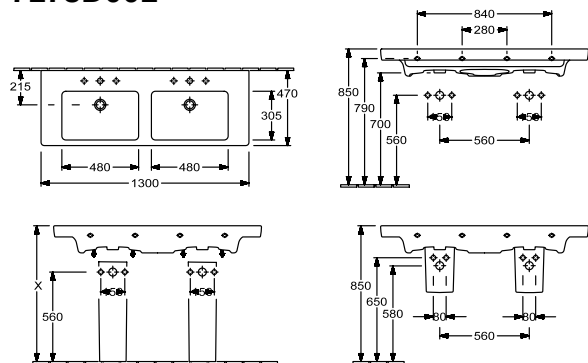

TECHNICAL DRAWINGS

7175D001

7175D001