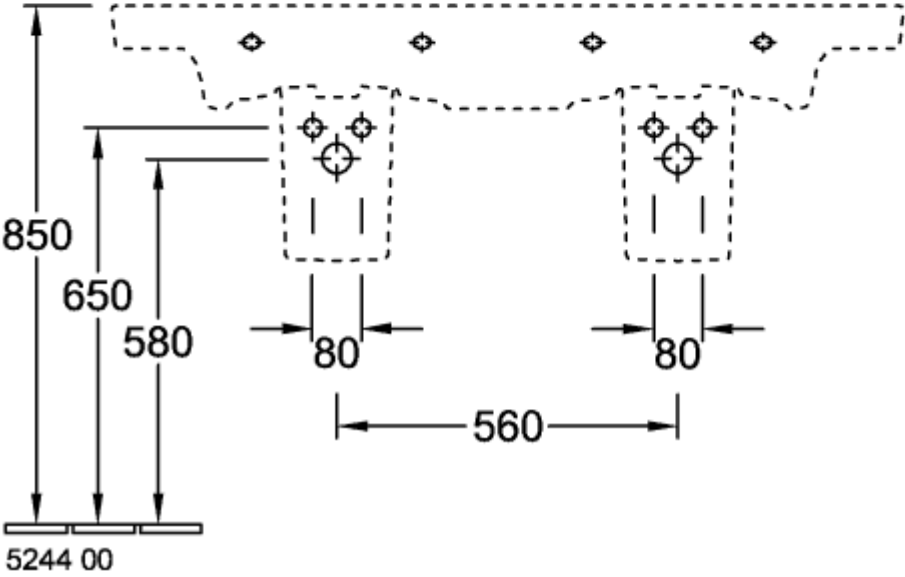

### PRODUCT INFORMATION

Article title	Villeroy & Boch Subway 2.0 Double vanity washbasin, 1300 x 470 x 150 mm, White Alpin, with overflow
Article number	7175D001
Assembly / Assembly type	wall-mounted
Scope of delivery	1 x double vanity washbasin
Depth in mm	470
Width in mm	1300
Height in mm	150
Interior depth	105
Collection	Subway 2.0
Suitable for	two 3-hole tap fittings, Matching Villeroy&Boch furniture
Material	Sanitary ceramics
surface	glossy
Colour name	White Alpin
With overflow	Yes
Shape	Rectangle
Colour designation	White Alpin
Antibacterial surface (with AntiBac)	No
Easy surface cleaning (CeramicPlus)	No
Number of tap holes punched through	2
Number of tap holes pre-drilled	4
Number of bowls	2

TECHNICAL DRAWINGS

7175D001

7175D001

7175D001

**7175D001**