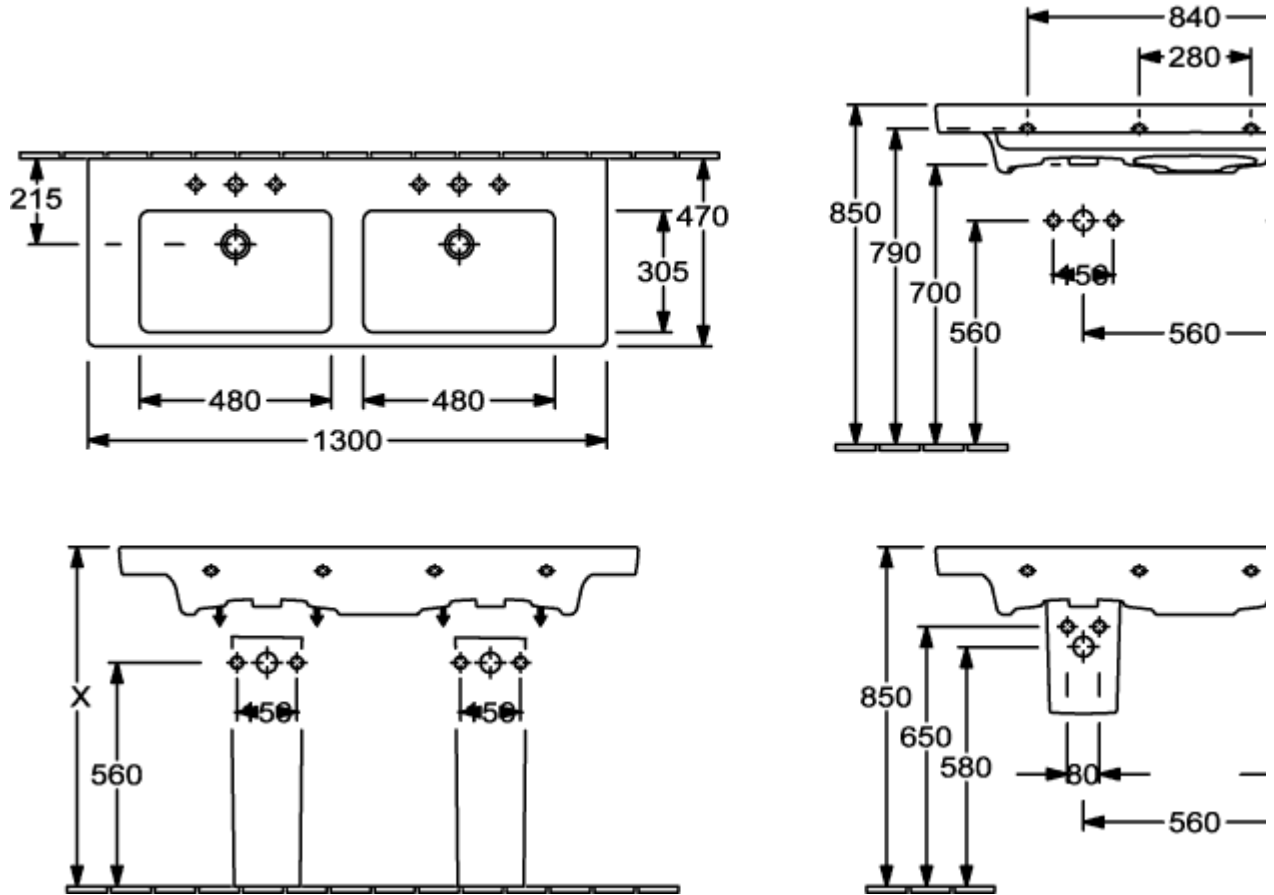

TECHNICAL DRAWINGS

7175D001