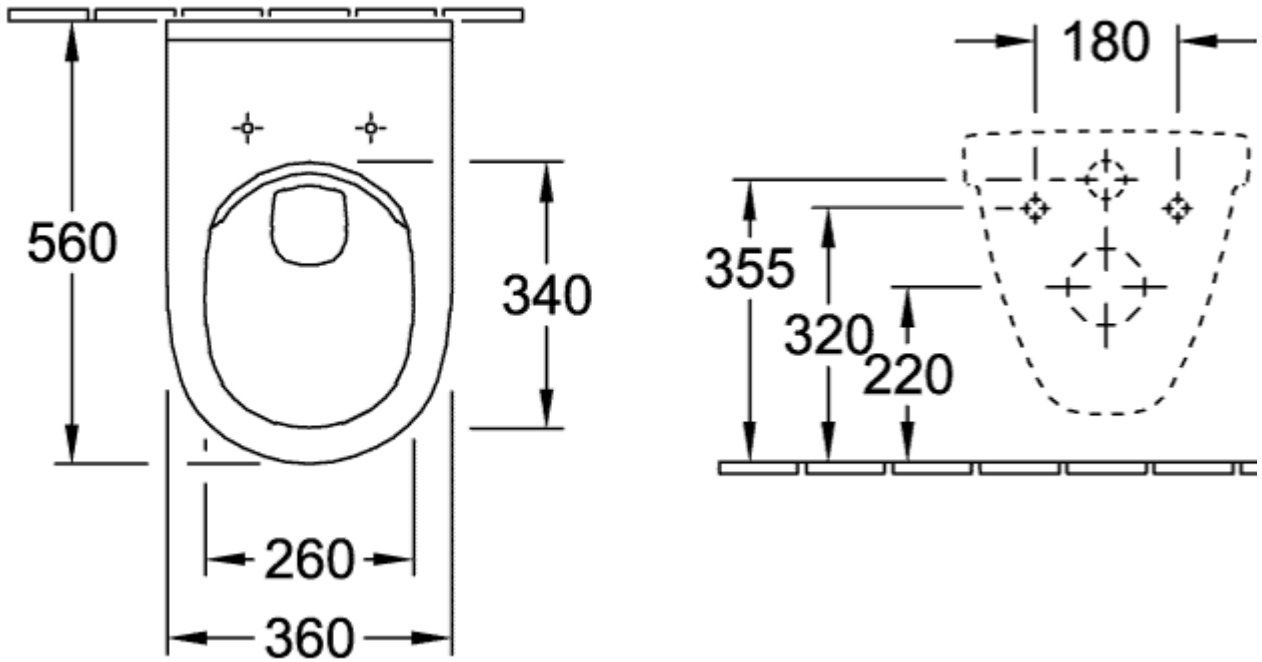

O.NOVO WASHDOWN TOILET, RIMLESS OVAL

PRODUCT INFORMATION

Article title	Villeroy & Boch O.novo Washdown toilet, rimless, wall-mounted, White Alpin
Article number	5660R001
Assembly / Assembly type	wall-mounted
Assembly instructions	not suitable for installation with flush valves
Scope of delivery	1 x washdown toilet, rimless
Depth in mm	560
Width in mm	360
Height in mm	340
Collection	O.novo
Suitable for	Concealed cistern
Innovative flushing technology (with TwistFlush)	No
Flush volume l	3 / 4,5 l
Wall-mounted - floor-standing	wall-mounted
Material	Sanitary ceramics
surface	glossy
Colour name	White Alpin
Design Awards	Universal Design Consumer Favorite 2014
Shape	Oval
Colour designation	White Alpin
Antibacterial surface (with AntiBac)	No
Easy surface cleaning (CeramicPlus)	No
Rimless (mit DirectFlush)	Yes
Flush type	Washdown toilet
Integrated freshness solution (with ViFresh)	No
Outlet / outlet	horizontal outlet

TECHNICAL DRAWINGS

5660R001

5660R001