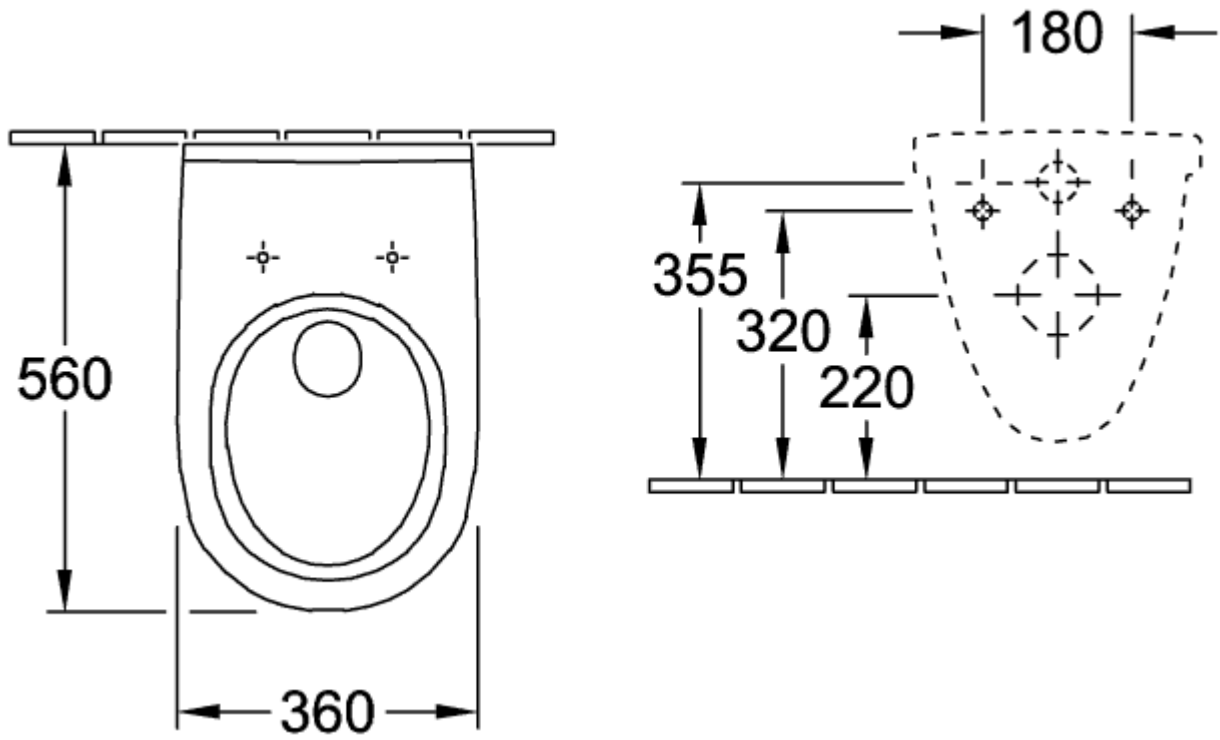

O.NOVO WASHDOWN TOILET OVAL

PRODUCT INFORMATION

| | |
|--|---|
| Article title | Villeroy & Boch O.novo Washdown toilet, wall-mounted, White Alpin |
| Article number | 56601001 |
| Assembly / Assembly type | wall-mounted |
| Scope of delivery | 1 x washdown toilet |
| Depth in mm | 560 |
| Width in mm | 360 |
| Height in mm | 350 |
| Collection | O.novo |
| Suitable for | Concealed cistern |
| Innovative flushing technology (with TwistFlush) | No |
| Flush volume l | 3 / 4,5 l |
| Wall-mounted - floor-standing | wall-mounted |
| Material | Sanitary ceramics |
| surface | glossy |
| Colour name | White Alpin |
| Shape | Oval |
| Colour designation | White Alpin |
| Antibacterial surface (with AntiBac) | No |
| Easy surface cleaning (CeramicPlus) | No |
| Rimless (mit DirectFlush) | No |
| Flush type | Washdown toilet |
| Integrated freshness solution (with ViFresh) | No |
| Outlet / outlet | horizontal outlet |

TECHNICAL DRAWINGS

56601001

56601001