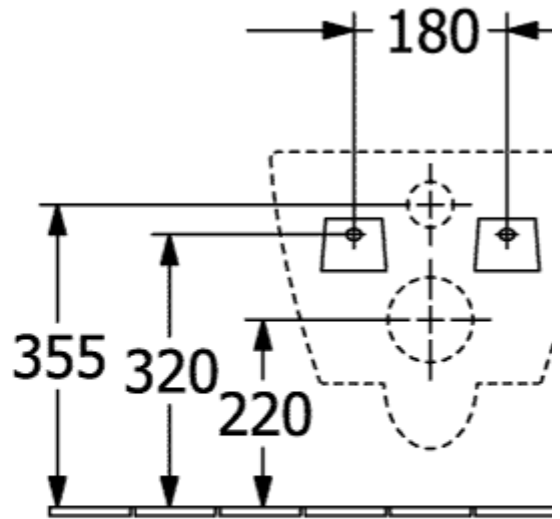

SUBWAY 2.0 COMBI-PACK OVAL

PRODUCT INFORMATION

Article title	Villeroy & Boch Subway 2.0 Combi-Pack, wall-mounted, White Alpin
Article number	5614R201
Assembly / Assembly type	wall-mounted
Scope of delivery	1 x washdown toilet, rimless , 1 x toilet seat and cover 1 x fastening set
Depth in mm	560
Width in mm	370
Height in mm	365
Collection	Subway 2.0
Suitable for	Concealed cistern
Innovative flushing technology (with TwistFlush)	No
Flush volume l	3 / 4,5 l
Wall-mounted - floor-standing	wall-mounted
Function	<ul style="list-style-type: none"> • with automatic lowering mechanism (SoftClosing) • with removable seat (QuickRelease)
Material	Sanitary ceramics
Colour name	White Alpin
Other material	Toilet seat and cover: Duroplast
Other surfaces	Toilet seat and cover: glossy
Shape	Oval
Colour designation	White Alpin
Other colour designations	Toilet seat and cover: White Alpin
Antibacterial surface (with AntiBac)	No
Easy surface cleaning (CeramicPlus)	No
Rimless (mit DirectFlush)	Yes
Flush type	Washdown toilet
Integrated freshness solution (with ViFresh)	No
Outlet / outlet	horizontal outlet

TECHNICAL DRAWINGS

5614R201

5614R201

5614R201

5614R201