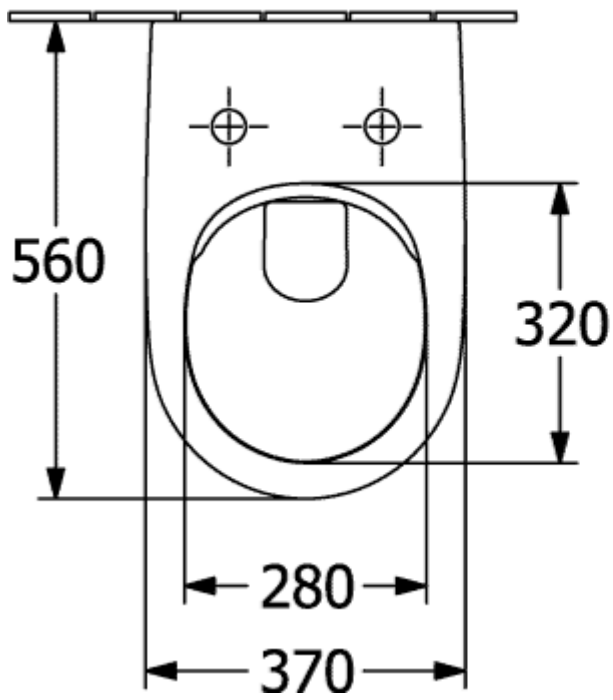

SUBWAY 2.0 COMBI-PACK OVAL

PRODUCT INFORMATION

Article title	Villeroy & Boch Subway 2.0 Combi-Pack, wall-mounted, White Alpin
Article number	5614R201
Assembly / Assembly type	wall-mounted
Scope of delivery	1 x washdown toilet, rimless , 1 x toilet seat and cover 1 x fastening set
Depth in mm	560
Width in mm	370
Height in mm	365
Collection	Subway 2.0
Suitable for	Concealed cistern
Innovative flushing technology (with TwistFlush)	No
Flush volume l	3 / 4,5 l
Wall-mounted - floor-standing	wall-mounted
Function	<ul style="list-style-type: none"> • with automatic lowering mechanism (SoftClosing) • with removable seat (QuickRelease)
Material	Sanitary ceramics
Colour name	White Alpin
Other material	Toilet seat and cover: Duroplast
Other surfaces	Toilet seat and cover: glossy
Shape	Oval
Colour designation	White Alpin
Other colour designations	Toilet seat and cover: White Alpin
Antibacterial surface (with AntiBac)	No
Easy surface cleaning (CeramicPlus)	No
Rimless (mit DirectFlush)	Yes
Flush type	Washdown toilet
Integrated freshness solution (with ViFresh)	No
Outlet / outlet	horizontal outlet

TECHNICAL DRAWINGS

5614R201

5614R201

5614R201

5614R201