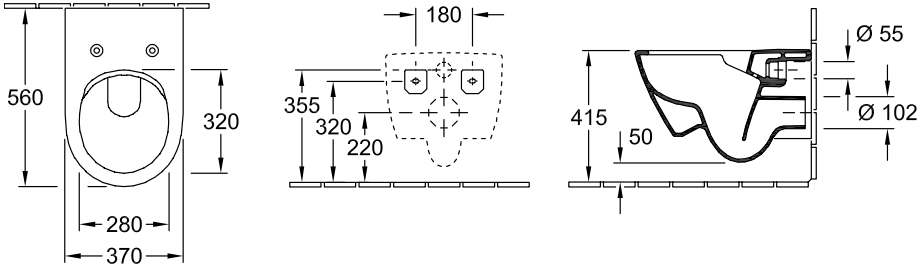

SUBWAY 2.0 COMBI-PACK OVAL

PRODUCT INFORMATION

Article title	Villeroy & Boch Subway 2.0 Combi-Pack, wall-mounted, White Alpin
Article number	5614R201
Assembly / Assembly type	wall-mounted
Scope of delivery	1 x washdown toilet, rimless , 1 x toilet seat and cover 1 x fastening set
Depth in mm	560
Width in mm	370
Height in mm	365
Collection	Subway 2.0
Suitable for	Concealed cistern
Innovative flushing technology (with TwistFlush)	No
Flush volume l	3 / 4,5 l
Wall-mounted - floor-standing	wall-mounted
Function	<ul style="list-style-type: none"> • with automatic lowering mechanism (SoftClosing) • with removable seat (QuickRelease)
Material	Sanitary ceramics
Colour name	White Alpin
Other material	Toilet seat and cover: Duroplast
Other surfaces	Toilet seat and cover: glossy
Shape	Oval
Colour designation	White Alpin
Other colour designations	Toilet seat and cover: White Alpin
Antibacterial surface (with AntiBac)	No
Easy surface cleaning (CeramicPlus)	No
Rimless (mit DirectFlush)	Yes
Flush type	Washdown toilet
Integrated freshness solution (with ViFresh)	No
Outlet / outlet	horizontal outlet

TECHNICAL DRAWINGS

5614R201

5614R201

5614R201

5614R201