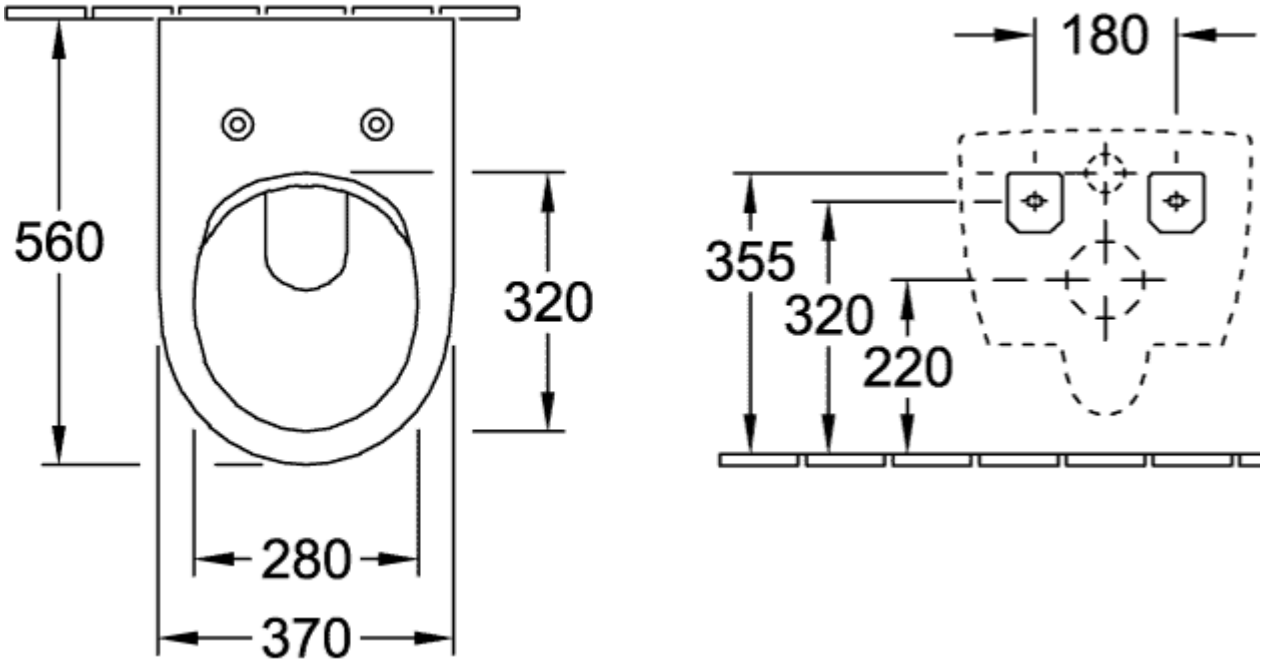

SUBWAY 2.0 COMBI-PACK OVAL

PRODUCT INFORMATION

Article title	Villeroy & Boch Subway 2.0 Combi-Pack, wall-mounted, White Alpin
Article number	5614R201
Assembly / Assembly type	wall-mounted
Scope of delivery	1 x washdown toilet, rimless , 1 x toilet seat and cover 1 x fastening set
Depth in mm	560
Width in mm	370
Height in mm	365
Collection	Subway 2.0
Suitable for	Concealed cistern
Innovative flushing technology (with TwistFlush)	No
Flush volume l	3 / 4,5 l
Wall-mounted - floor-standing	wall-mounted
Function	<ul style="list-style-type: none"> • with automatic lowering mechanism (SoftClosing) • with removable seat (QuickRelease)
Material	Sanitary ceramics
Colour name	White Alpin
Other material	Toilet seat and cover: Duroplast
Other surfaces	Toilet seat and cover: glossy
Shape	Oval
Colour designation	White Alpin
Other colour designations	Toilet seat and cover: White Alpin
Antibacterial surface (with AntiBac)	No
Easy surface cleaning (CeramicPlus)	No
Rimless (mit DirectFlush)	Yes
Flush type	Washdown toilet
Integrated freshness solution (with ViFresh)	No
Outlet / outlet	horizontal outlet

TECHNICAL DRAWINGS

5614R201

5614R201

5614R201

5614R201