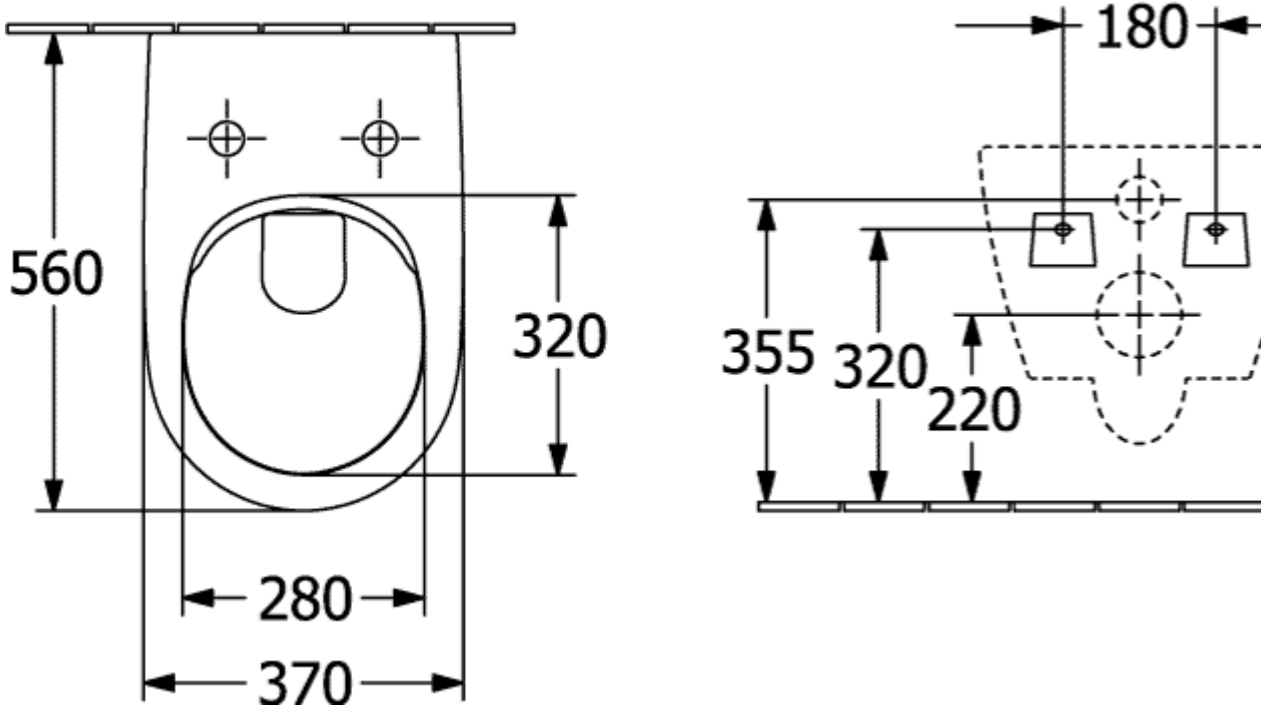

TECHNICAL DRAWINGS

5614R0R1