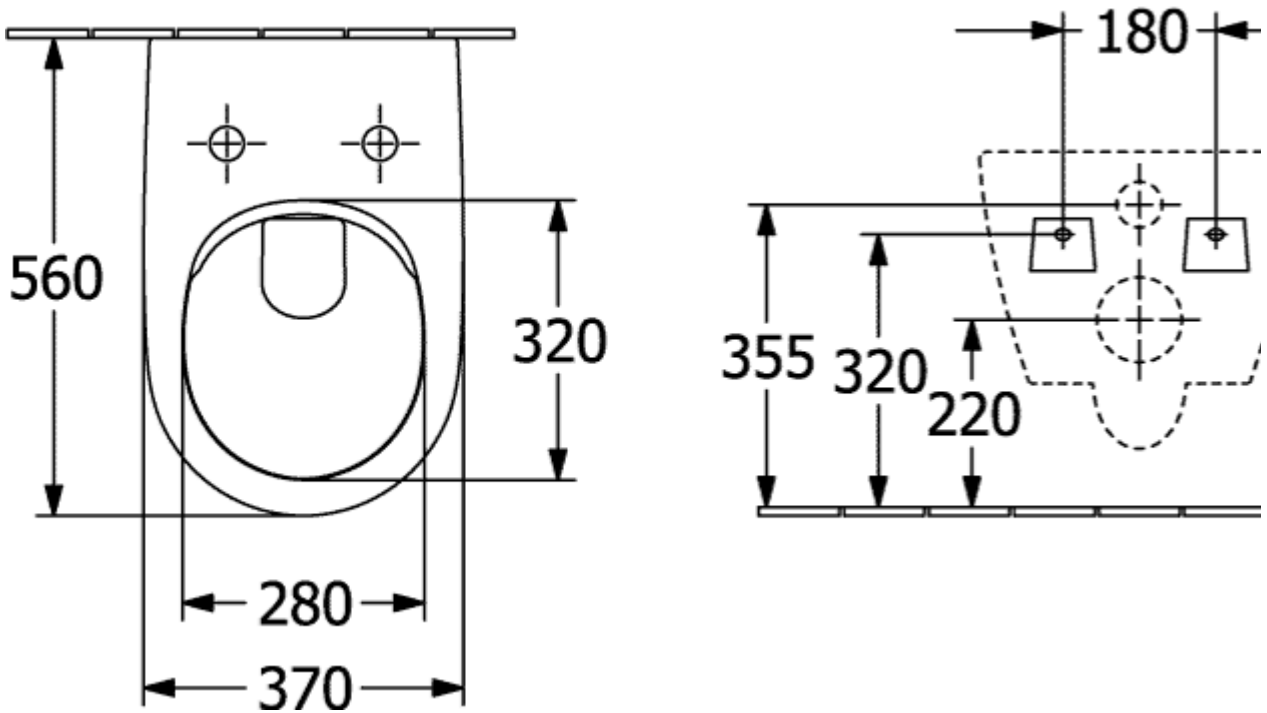

SUBWAY 2.0 WASHDOWN TOILET, RIMLESS OVAL

PRODUCT INFORMATION

Article title	Villeroy & Boch Subway 2.0 Washdown toilet, rimless, wall-mounted, White Alpin
Article number	5614R001
Assembly / Assembly type	wall-mounted
Assembly instructions	not suitable for installation with flush valves
Scope of delivery	1 x washdown toilet, rimless , 1 x fastening set
Depth in mm	560
Width in mm	370
Height in mm	365
Collection	Subway 2.0
Suitable for	Concealed cistern
Innovative flushing technology (with TwistFlush)	No
Flush volume l	3 / 4,5 l
Wall-mounted - floor-standing	wall-mounted
Material surface	Sanitary ceramics glossy
Colour name	White Alpin
Design Awards	Universal Design Consumer Favorite 2014
Shape	Oval
Colour designation	White Alpin
Antibacterial surface (with AntiBac)	No
Easy surface cleaning (CeramicPlus)	No
Rimless (mit DirectFlush)	Yes
Flush type	Washdown toilet
Integrated freshness solution (with ViFresh)	No
Outlet / outlet	horizontal outlet

TECHNICAL DRAWINGS

5614R001

5614R001