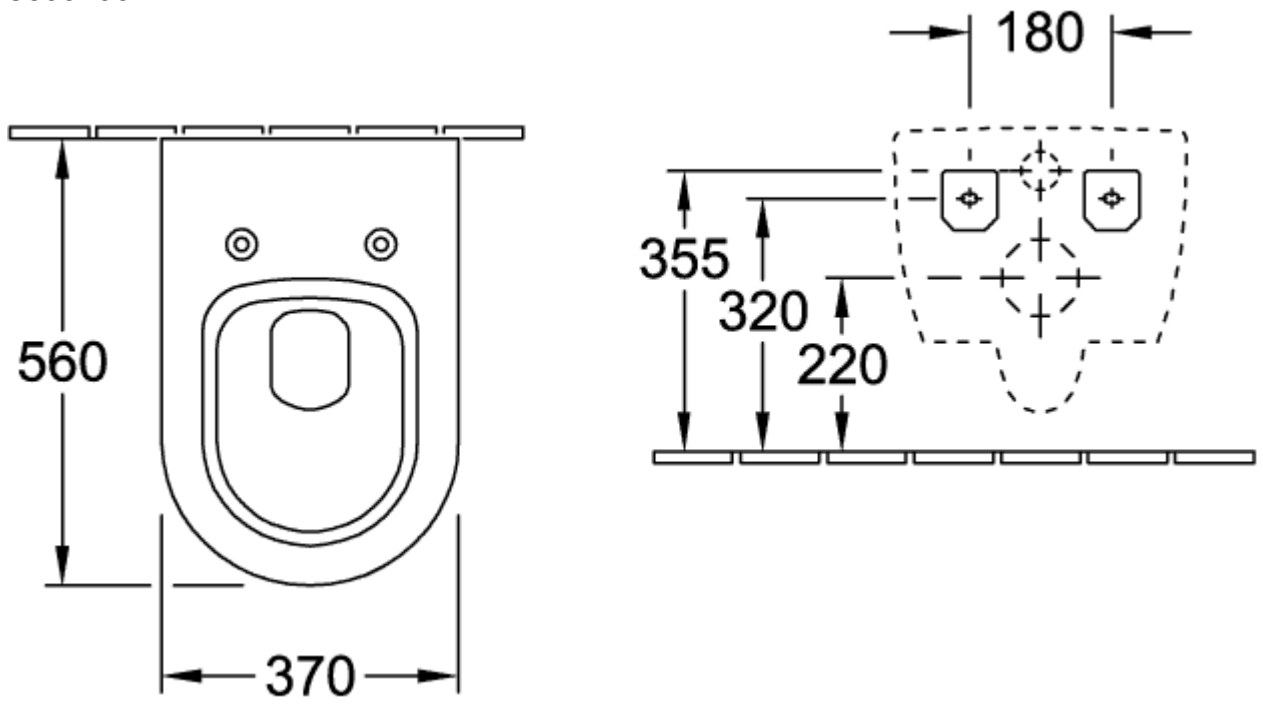

TECHNICAL DRAWINGS

56001001