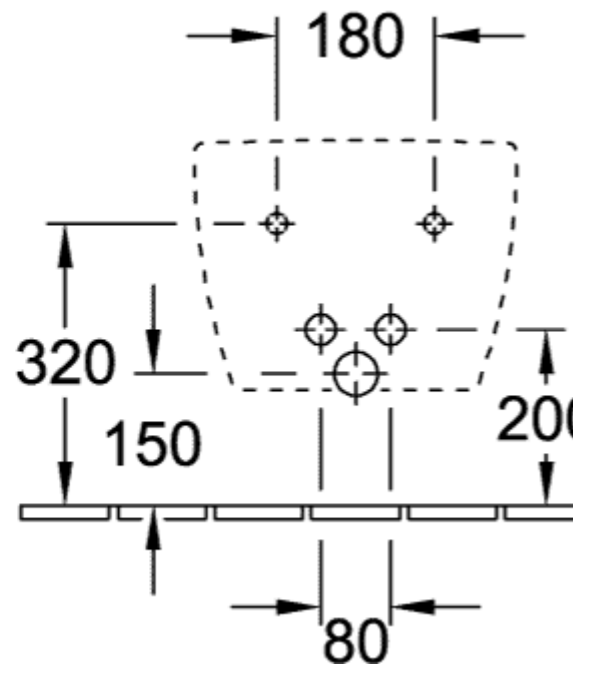

SUBWAY 2.0 BIDET OVAL

PRODUCT INFORMATION

Article title	Villeroy & Boch Subway 2.0 Bidet, wall-mounted, 375 x 565 mm, White Alpin
Article number	54000001
Assembly / Assembly type	wall-mounted
Scope of delivery	1 x bidet , 1 x fastening set
Depth in mm	565
Width in mm	375
Height in mm	280
Collection	Subway 2.0
Suitable for	1-hole mixer
Wall-mounted - floor-standing	wall-mounted
Material	Sanitary ceramics
surface	glossy
Colour name	White Alpin
Shape	Oval
Colour designation	White Alpin
Antibacterial surface (with AntiBac)	No
Easy surface cleaning (CeramicPlus)	No

TECHNICAL DRAWINGS

54000001

54000001