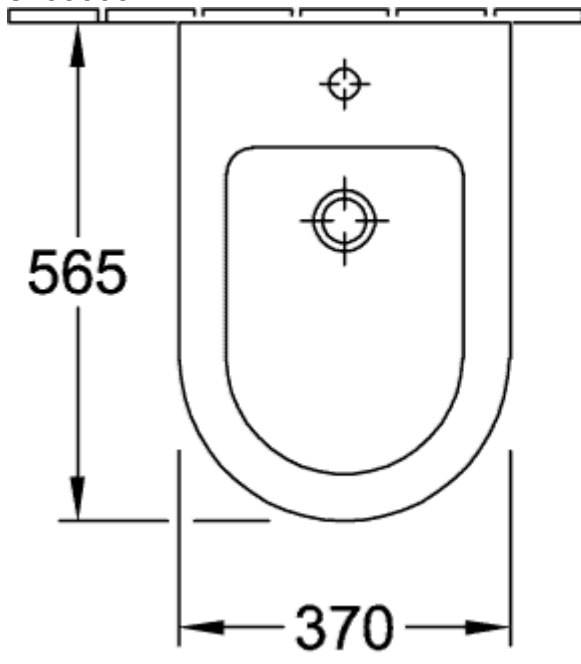

SUBWAY 2.0 BIDET OVAL

PRODUCT INFORMATION

Article title	Villeroy & Boch Subway 2.0 Bidet, wall-mounted, 375 x 565 mm, White Alpin
Article number	54000001
Assembly / Assembly type	wall-mounted
Scope of delivery	1 x bidet , 1 x fastening set
Depth in mm	565
Width in mm	375
Height in mm	280
Collection	Subway 2.0
Suitable for	1-hole mixer
Wall-mounted - floor-standing	wall-mounted
Material	Sanitary ceramics
surface	glossy
Colour name	White Alpin
Shape	Oval
Colour designation	White Alpin
Antibacterial surface (with AntiBac)	No
Easy surface cleaning (CeramicPlus)	No

TECHNICAL DRAWINGS

54000001

54000001