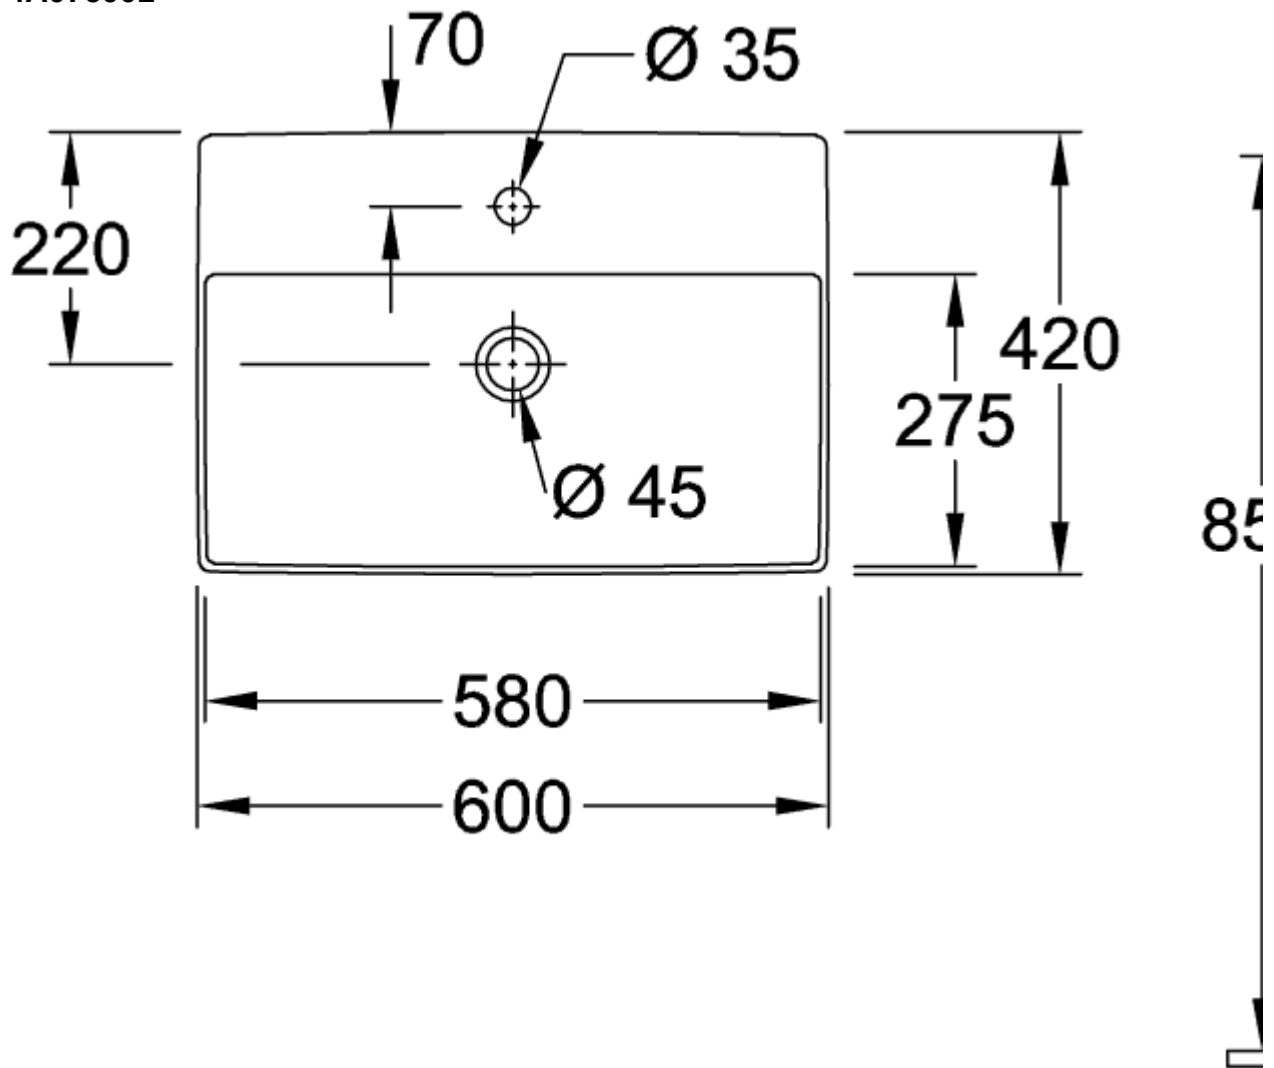

MEMENTO 2.0 SURFACE-MOUNTED WASHBASIN RECTANGLE

PRODUCT INFORMATION

Article title	Villeroy & Boch Memento 2.0 Surface-mounted washbasin, 600 x 420 x 140 mm, White Alpin, with overflow
Article number	4A076001
Assembly / Assembly type	Surface-mounted
Assembly instructions	Recommendation: to be installed with a gap of at least 50 mm between the washbasin and the wall
Scope of delivery	1 x surface-mounted washbasin , 1 x fastening set 1 x cut-out template
Depth in mm	420
Width in mm	600
Height in mm	140
Interior depth	90
Collection	Memento 2.0
Suitable for	3-hole mixer, Matching Villeroy&Boch furniture
Material	TitanCeram
surface	glossy
Colour name	White Alpin
With overflow	Yes
Shape	Rectangle
Colour designation	White Alpin
Antibacterial surface (with AntiBac)	No
Easy surface cleaning (CeramicPlus)	No
Number of tap holes punched through	1
Number of tap holes pre-drilled	2
Underside of washbasin	unpolished
Number of bowls	1

TECHNICAL DRAWINGS

4A076001

4A076001