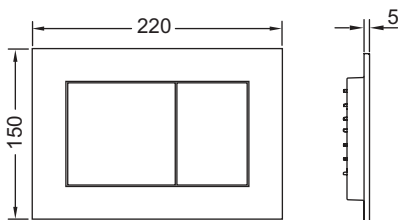

TECEnow toilet flush plate for dual-flush system

Article number: 9240401

Colour: Bright chrome

Exhibition samples: Yes

DU 1: 1 pc.

DU 2: 10 pc.

Description:

Flush plate for TECE cisterns, for front or top actuation. Very flat plastic flush plate, buttons with rubber inlays on both sides. Incl. actuating rods and mounting material. Suitable for flush-mounted installation in combination with toilet installation frame and spacing frame. Compatible with insert chute for cleaning tablets.

Dimensions (W x H x D): 220 x 150 x 5 mm

Sales data:

Product name: TECEnow toilet flush plate bright chrome

Commodity group: 904

Product group: 2009040240

Dimensional drawings:

Spare parts:

- | | | |
|---|---------|------------------------------|
| 1 | 9820263 | Fastening screws |
| 2 | 9820022 | Actuation rods |
| 3 | 9820180 | Bow-type handles |
| 4 | 9820346 | Support frame |
| 5 | 9820498 | "Easy fit" actuation rods |
| 6 | 9820497 | "Easy fit" attachment screws |