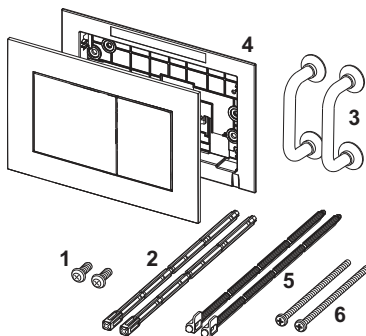

TECEnow toilet flush plate for dual-flush system

Article number: 9240401

Colour: Bright chrome

Exhibition samples: Yes

DU 1: 1 pc.

DU 2: 10 pc.

Description:

Flush plate for TECE cisterns, for front or top actuation. Very flat plastic flush plate, buttons with rubber inlays on both sides. Incl. actuating rods and mounting material. Suitable for flush-mounted installation in combination with toilet installation frame and spacing frame. Compatible with insert chute for cleaning tablets.

Dimensions (W x H x D): 220 x 150 x 5 mm

Sales data:

Product name: TECEnow toilet flush plate bright chrome

Commodity group: 904

Product group: 2009040240

Dimensional drawings:

Spare parts:

- | | | |
|---|---------|------------------------------|
| 1 | 9820263 | Fastening screws |
| 2 | 9820022 | Actuation rods |
| 3 | 9820180 | Bow-type handles |
| 4 | 9820346 | Support frame |
| 5 | 9820498 | "Easy fit" actuation rods |
| 6 | 9820497 | "Easy fit" attachment screws |