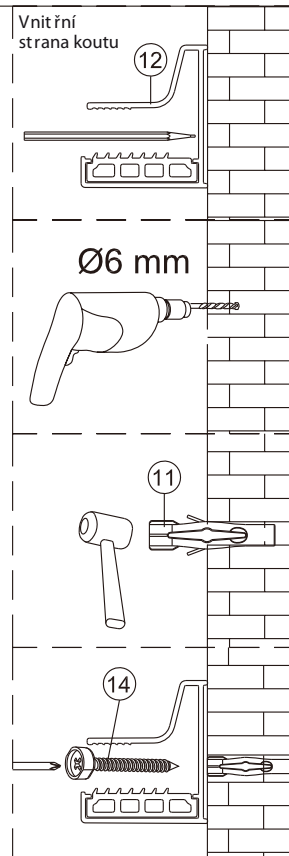

11 x5	12 x1	13 x1	14 x3 ST4X40	18 x1
21 x1	22 x1	25 x8	32 x1	35 x1
36 x1	37 x1 5mm	38 Cleaning Wipe x2	39 x1	41 x1
42 x2	43 x1	44 x2 M4X12	45 x2	46 x1
53 x1	54 x1	55 x1	56 x1 4mm	57 x1

SET A

1

Size	A(mm)
SATTGDN80CRT SATTGDN80CT	780~805
SATTGDN90CRT SATTGDN90CT	880~905
SATTGDN100CRT SATTGDN100CT	980~1005
SATTGDN120CRT SATTGDN120CT	1180~1205

10

11

sloupněte
oboustrannou
lepící pásku

Vnitřní
strana koutu

12

SET B

1

Size	A(mm)
SATTGDN80CRT SATTGDN80CT	762~777
SATTGDN90CRT SATTGDN90CT	862~877
SATTGDN100CRT SATTGDN100CT	962~977
SATTGDN120CRT SATTGDN120CT	1162~1177

Size	B(mm)
SATTGDN80CRT SATTGDN80CT	762~777
SATTGDN90CRT SATTGDN90CT	862~877
SATTGDN100CRT SATTGDN100CT	962~977
SATTGDN120CRT SATTGDN120CT	1162~1177

2

5

Poznámka: Vnitřní strana koutu
- Easy Clean

6

Poznámka: Vnitřní strana koutu
- Easy Clean