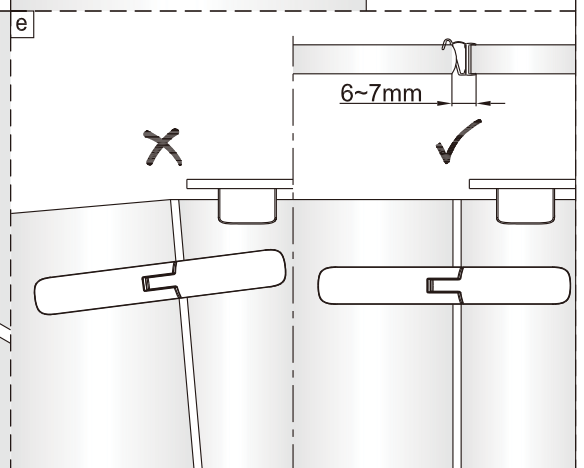

Poznámka: Vnitřní strana koutu
- Easy Clean