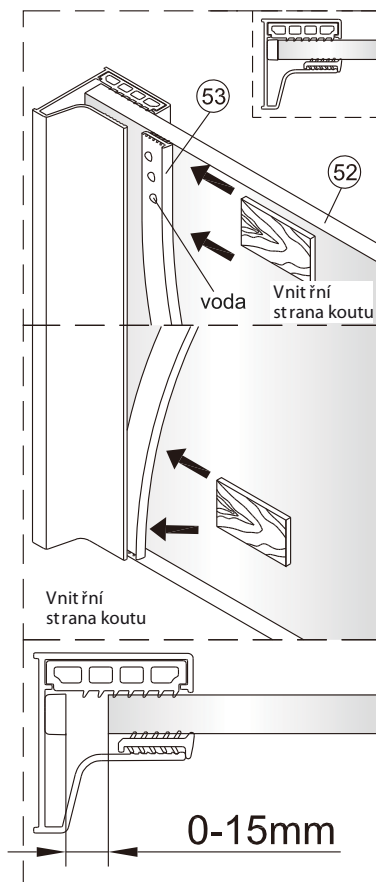

SET A

1

Size	A(mm)
SATTGDN80CRT SATTGDN80CT	780~805
SATTGDN90CRT SATTGDN90CT	880~905
SATTGDN100CRT SATTGDN100CT	980~1005
SATTGDN120CRT SATTGDN120CT	1180~1205

2