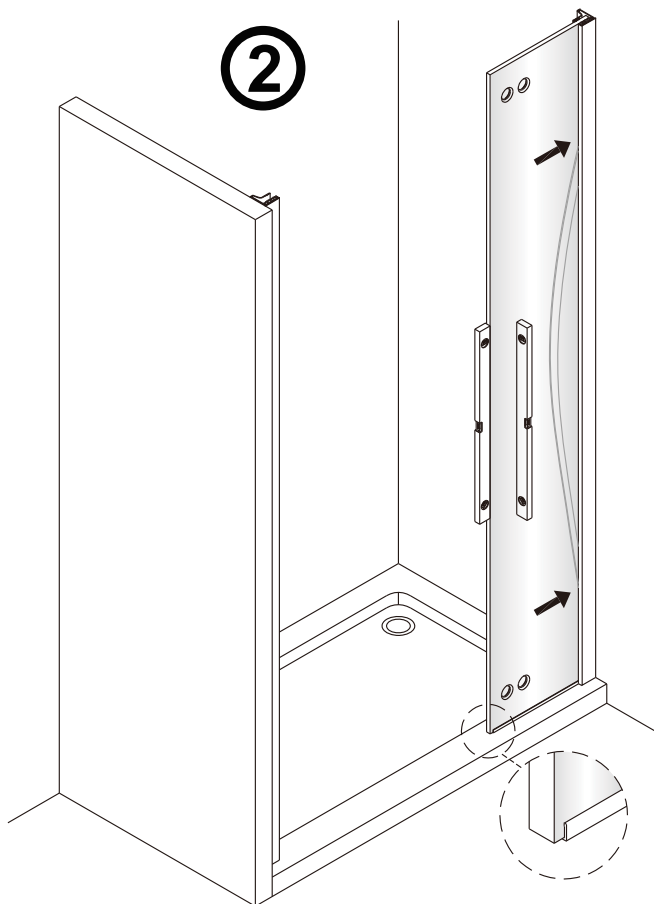

SET A

1

Size	A(mm)
SATTGDN80CRT SATTGDN80CT	780~805
SATTGDN90CRT SATTGDN90CT	880~905
SATTGDN100CRT SATTGDN100CT	980~1005
SATTGDN120CRT SATTGDN120CT	1180~1205

2