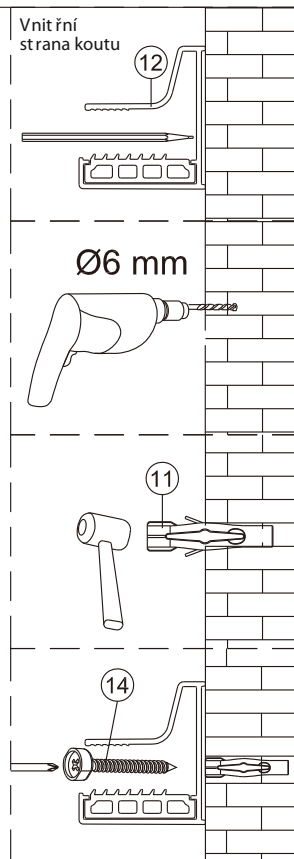

11 x5	12 x1	13 x1	14 x3 ST4X40	18 x1
21 x1	22 x1	25 x8	32 x1	35 x1
36 x1	37 x1 5mm	38 Cleaning Wipe x2	39 x1	41 x1
42 x2	43 x1	44 x2 M4X12	45 x2	46 x1
53 x1	54 x1	55 x1	56 x1 4mm	57 x1

SET A

1

Size	A(mm)
SATTGDN80CRT SATTGDN80CT	780~805
SATTGDN90CRT SATTGDN90CT	880~905
SATTGDN100CRT SATTGDN100CT	980~1005
SATTGDN120CRT SATTGDN120CT	1180~1205

10

11

sloupněte
oboustrannou
lepící pásku

Vnitřní
strana koutu

12

SET B

1

Size	A(mm)
SATTGDN80CRT SATTGDN80CT	762~777
SATTGDN90CRT SATTGDN90CT	862~877
SATTGDN100CRT SATTGDN100CT	962~977
SATTGDN120CRT SATTGDN120CT	1162~1177

Size	B(mm)
SATTGDN80CRT SATTGDN80CT	762~777
SATTGDN90CRT SATTGDN90CT	862~877
SATTGDN100CRT SATTGDN100CT	962~977
SATTGDN120CRT SATTGDN120CT	1162~1177

2

5

Poznámka: Vnitřní strana koutu
- Easy Clean

6

Poznámka: Vnitřní strana koutu
- Easy Clean