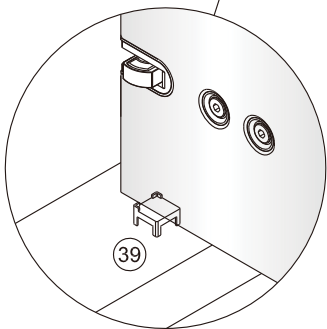

5

Poznámka: Vnitřní strana koutu
- Easy Clean