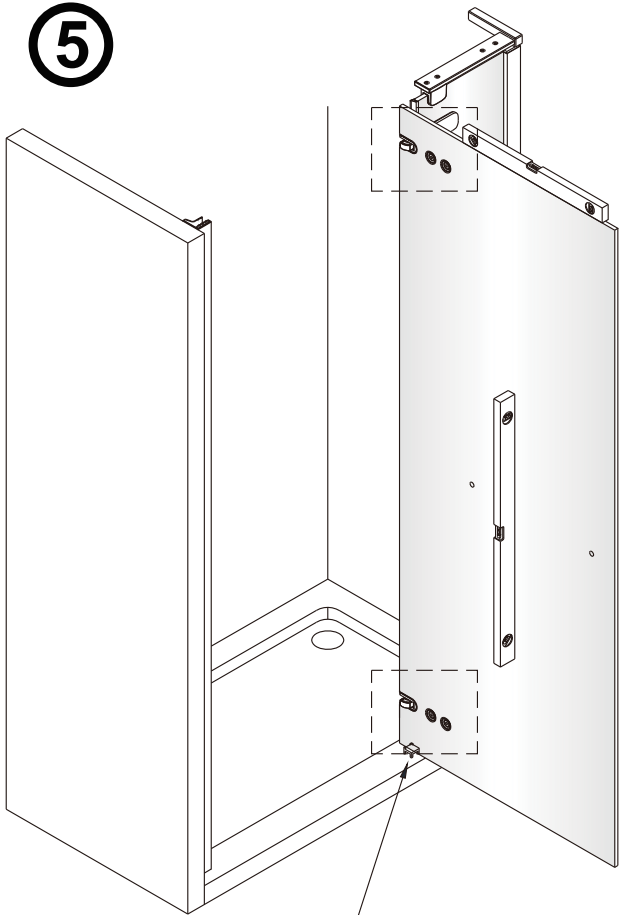

5

Poznámka: Vnitřní strana koutu
- Easy Clean