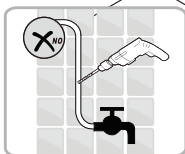

SET B

1

Size	A(mm)
SATTGDN80CRT SATTGDN80CT	762~777
SATTGDN90CRT SATTGDN90CT	862~877
SATTGDN100CRT SATTGDN100CT	962~977
SATTGDN120CRT SATTGDN120CT	1162~1177

Size	B(mm)
SATTGDN80CRT SATTGDN80CT	762~777
SATTGDN90CRT SATTGDN90CT	862~877
SATTGDN100CRT SATTGDN100CT	962~977
SATTGDN120CRT SATTGDN120CT	1162~1177