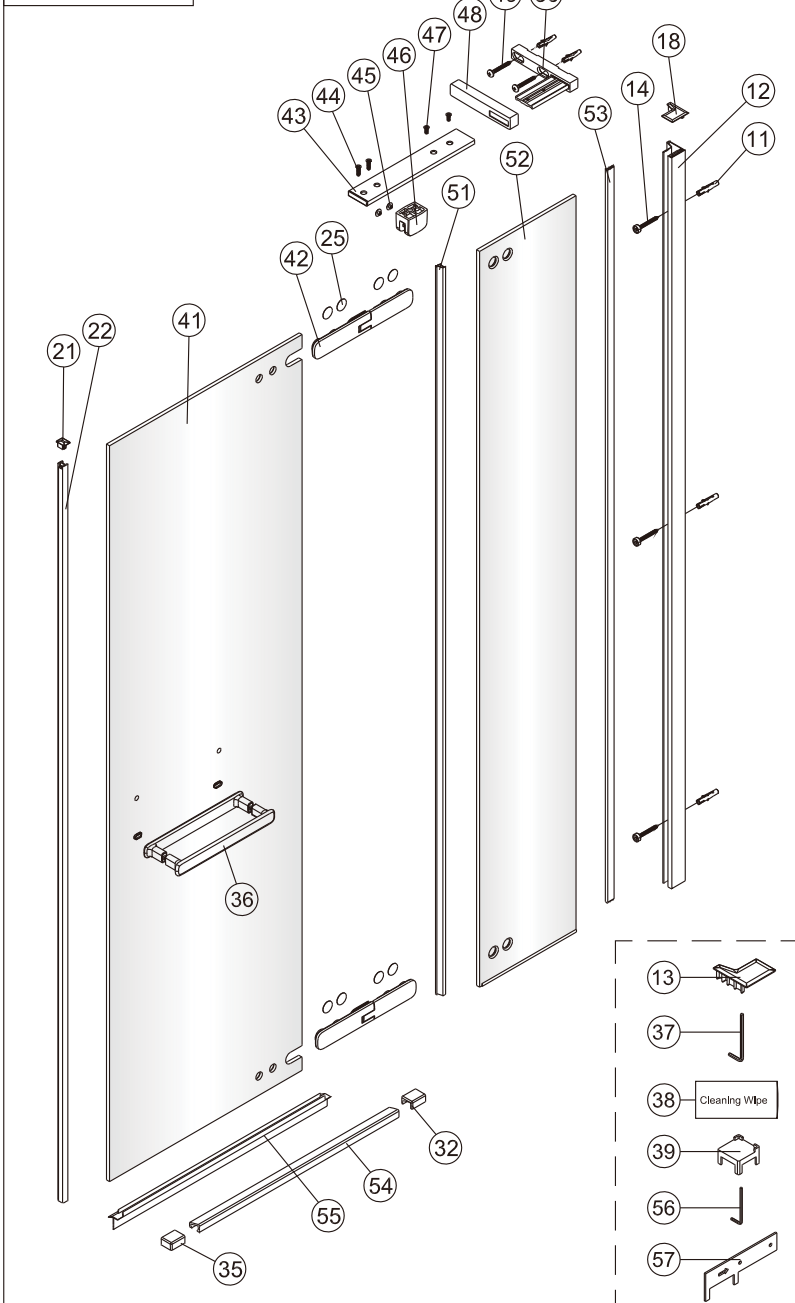

SET A (Page 3-9)

SATTGDN+SATMAGNIK

SET B (Page 10-18)

SATTGDN+SATTGDN+SATMAGRO

SATMAGRO **SATMAGNIK** **SATTGDN**

1 x1	2 1set
3 x1	4 x1
38 Cleaning Wipe x2	
47 x2 M4X6	
48 x1	49 x2 ST4X40

11 x3	12 x1
13 x1	14 x3 ST4X40
15 x1	16 x1
17 x1	18 x1

11 x5	12 x1	13 x1	14 x3 ST4X40	18 x1
21 x1	22 x1	25 x8	32 x1	35 x1
36 x1	37 x1 5mm	38 Cleaning Wipe x2	39 x1	41 x1
42 x2	43 x1	44 x2 M4X12	45 x2	46 x1
53 x1	54 x1	55 x1	56 x1 4mm	57 x1

SET A

1

Size	A(mm)
SATTGDN80CRT SATTGDN80CT	780~805
SATTGDN90CRT SATTGDN90CT	880~905
SATTGDN100CRT SATTGDN100CT	980~1005
SATTGDN120CRT SATTGDN120CT	1180~1205

10

11

sloupněte
oboustrannou
lepící pásku

Vnitřní
strana koutu

12

SET B

1

Size	A(mm)
SATTGDN80CRT SATTGDN80CT	762~777
SATTGDN90CRT SATTGDN90CT	862~877
SATTGDN100CRT SATTGDN100CT	962~977
SATTGDN120CRT SATTGDN120CT	1162~1177

Size	B(mm)
SATTGDN80CRT SATTGDN80CT	762~777
SATTGDN90CRT SATTGDN90CT	862~877
SATTGDN100CRT SATTGDN100CT	962~977
SATTGDN120CRT SATTGDN120CT	1162~1177

2

5

Poznámka: Vnitřní strana koutu
- Easy Clean

6

Poznámka: Vnitřní strana koutu
- Easy Clean