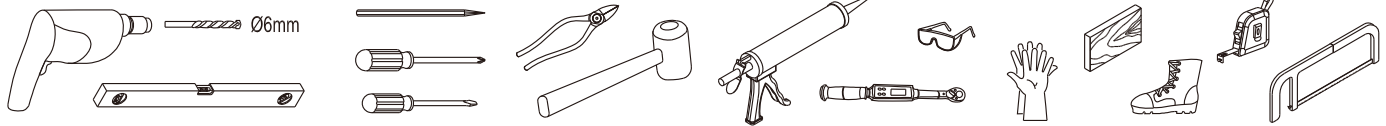

SET A (Page 3-9)

SATTGDN+SATMAGNIK

SET B (Page 10-18)

SATTGDN+SATTGDN+SATMAGRO

SATMAGRO **SATMAGNIK** **SATTGDN**

1 x1	2 1set
3 x1	4 x1
38 Cleaning Wipe x2	
47 x2 M4X6	
48 x1	49 x2 ST4X40

11 x3	12 x1
13 x1	14 x3 ST4X40
15 x1	16 x1
17 x1	18 x1

11 x5	12 x1	13 x1	14 x3 ST4X40	18 x1
21 x1	22 x1	25 x8	32 x1	35 x1
36 x1	37 x1 5mm	38 Cleaning Wipe x2	39 x1	41 x1
42 x2	43 x1	44 x2 M4X12	45 x2	46 x1
53 x1	54 x1	55 x1	56 x1 4mm	57 x1

SET A

1

Size	A(mm)
SATTGDN80CRT SATTGDN80CT	780~805
SATTGDN90CRT SATTGDN90CT	880~905
SATTGDN100CRT SATTGDN100CT	980~1005
SATTGDN120CRT SATTGDN120CT	1180~1205