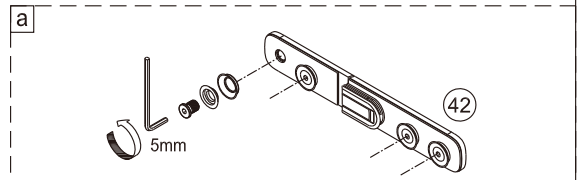

Poznámka: Vnitřní strana koutu
- Easy Clean