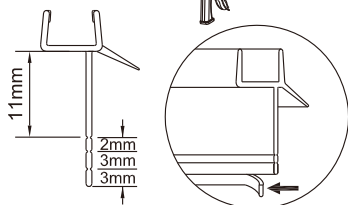

6

Odmastěte sklo přiloženým čistícím ubrouskem.

7