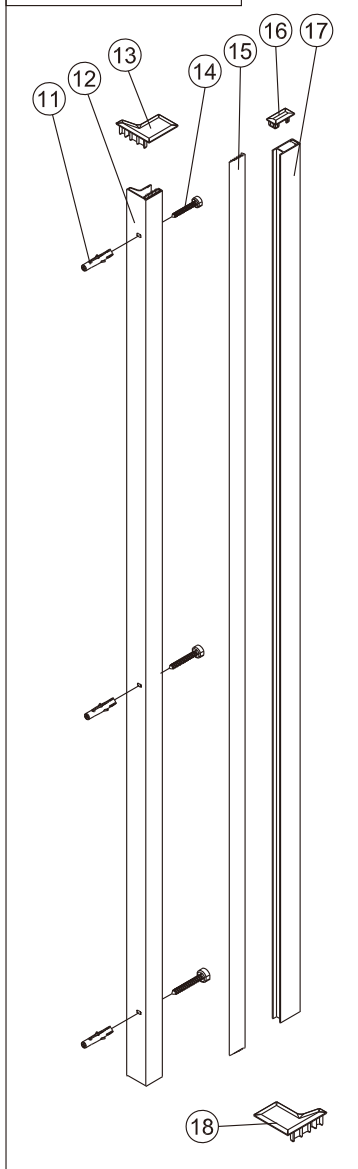

SET A (Page 3-9)

SATTGDN+SATMAGNIK

SET B (Page 10-18)

SATTGDN+SATTGDN+SATMAGRO

SATMAGRO **SATMAGNIK** **SATTGDN**

1 x1	2 1set
3 x1	4 x1
38 Cleaning Wipe x2	
47 x2 M4X6	
48 x1	49 x2 ST4X40

11 x3	12 x1
13 x1	14 x3 ST4X40
15 x1	16 x1
17 x1	18 x1

11 x5	12 x1	13 x1	14 x3 ST4X40	18 x1
21 x1	22 x1	25 x8	32 x1	35 x1
36 x1	37 x1 5mm	38 Cleaning Wipe x2	39 x1	41 x1
42 x2	43 x1	44 x2 M4X12	45 x2	46 x1
53 x1	54 x1	55 x1	56 x1 4mm	57 x1

SET A

1

Size	A(mm)
SATTGDN80CRT SATTGDN80CT	780~805
SATTGDN90CRT SATTGDN90CT	880~905
SATTGDN100CRT SATTGDN100CT	980~1005
SATTGDN120CRT SATTGDN120CT	1180~1205

10

11

sloupněte
oboustrannou
lepící pásku

Vnitřní
strana koutu

12

SET B

1

Size	A(mm)
SATTGDN80CRT SATTGDN80CT	762~777
SATTGDN90CRT SATTGDN90CT	862~877
SATTGDN100CRT SATTGDN100CT	962~977
SATTGDN120CRT SATTGDN120CT	1162~1177

Size	B(mm)
SATTGDN80CRT SATTGDN80CT	762~777
SATTGDN90CRT SATTGDN90CT	862~877
SATTGDN100CRT SATTGDN100CT	962~977
SATTGDN120CRT SATTGDN120CT	1162~1177

2

5

Poznámka: Vnitřní strana koutu
- Easy Clean

6

Poznámka: Vnitřní strana koutu
- Easy Clean