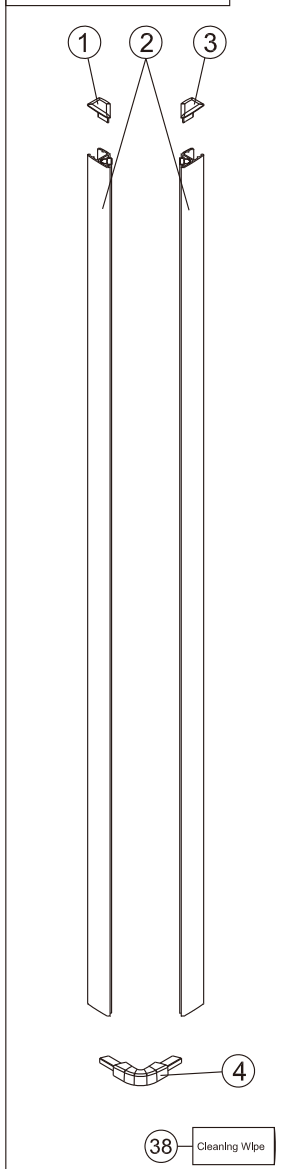

SET A (Page 3-9)

SATTGDN+SATMAGNIK

SET B (Page 10-18)

SATTGDN+SATTGDN+SATMAGRO

SATMAGRO **SATMAGNIK** **SATTGDN**

1 x1	2 1set
3 x1	4 x1
38 Cleaning Wipe x2	
47 x2 M4X6	
48 x1	49 x2 ST4X40

11 x3	12 x1
13 x1	14 x3 ST4X40
15 x1	16 x1
17 x1	18 x1

11 x5	12 x1	13 x1	14 x3 ST4X40	18 x1
21 x1	22 x1	25 x8	32 x1	35 x1
36 x1	37 x1 5mm	38 Cleaning Wipe x2	39 x1	41 x1
42 x2	43 x1	44 x2 M4X12	45 x2	46 x1
53 x1	54 x1	55 x1	56 x1 4mm	57 x1

SET A

1

Size	A(mm)
SATTGDN80CRT SATTGDN80CT	780~805
SATTGDN90CRT SATTGDN90CT	880~905
SATTGDN100CRT SATTGDN100CT	980~1005
SATTGDN120CRT SATTGDN120CT	1180~1205

10

11

sloupněte
oboustrannou
lepící pásku

Vnitřní
strana koutu

12

SET B

1

Size	A(mm)
SATTGDN80CRT SATTGDN80CT	762~777
SATTGDN90CRT SATTGDN90CT	862~877
SATTGDN100CRT SATTGDN100CT	962~977
SATTGDN120CRT SATTGDN120CT	1162~1177

Size	B(mm)
SATTGDN80CRT SATTGDN80CT	762~777
SATTGDN90CRT SATTGDN90CT	862~877
SATTGDN100CRT SATTGDN100CT	962~977
SATTGDN120CRT SATTGDN120CT	1162~1177

2

5

Poznámka: Vnitřní strana koutu
- Easy Clean

6

Poznámka: Vnitřní strana koutu
- Easy Clean