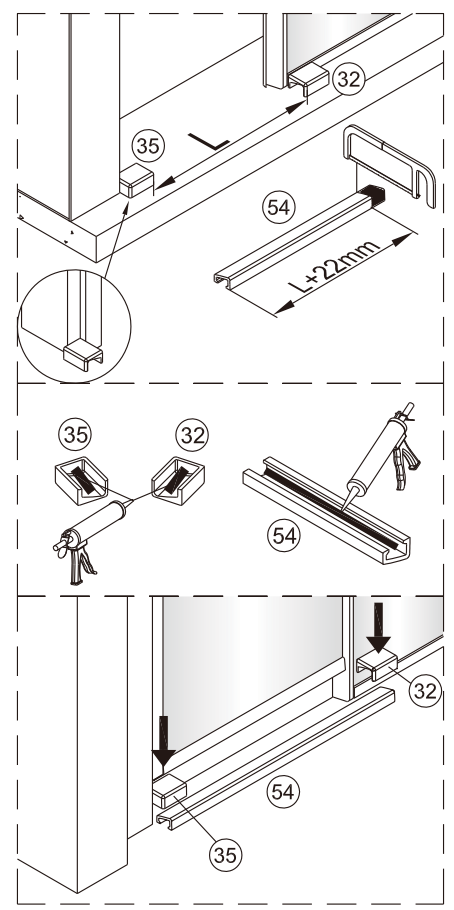

11 x5	12 x1	13 x1	14 x3 ST4X40	18 x1
21 x1	22 x1	25 x8	32 x1	35 x1
36 x1	37 x1 5mm	38 Cleaning Wipe x2	39 x1	41 x1
42 x2	43 x1	44 x2 M4X12	45 x2	46 x1
53 x1	54 x1	55 x1	56 x1 4mm	57 x1

SET A

1

Size	A(mm)
SATTGDN80CRT SATTGDN80CT	780~805
SATTGDN90CRT SATTGDN90CT	880~905
SATTGDN100CRT SATTGDN100CT	980~1005
SATTGDN120CRT SATTGDN120CT	1180~1205

10

11

sloupněte
oboustrannou
lepící pásku

Vnitřní
strana koutu

12

SET B

1

Size	A(mm)
SATTGDN80CRT SATTGDN80CT	762~777
SATTGDN90CRT SATTGDN90CT	862~877
SATTGDN100CRT SATTGDN100CT	962~977
SATTGDN120CRT SATTGDN120CT	1162~1177

Size	B(mm)
SATTGDN80CRT SATTGDN80CT	762~777
SATTGDN90CRT SATTGDN90CT	862~877
SATTGDN100CRT SATTGDN100CT	962~977
SATTGDN120CRT SATTGDN120CT	1162~1177

2

5

Poznámka: Vnitřní strana koutu
- Easy Clean

6

Poznámka: Vnitřní strana koutu
- Easy Clean