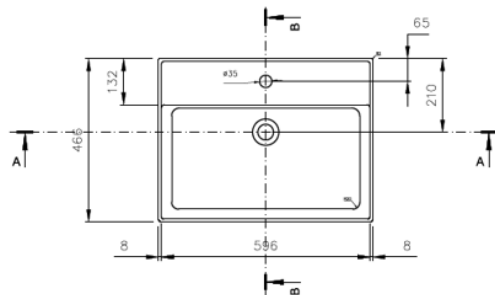

SATINF6046

Countertop/Wall Mounted
With hole for mixer and overflow

Product description

Weight: 15,84 Kg

Color: white

Surface finish: glossy

Brand: SAT

EAN: 8592127159263