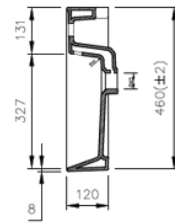

SATINF6046

Countertop/Wall Mounted
With hole for mixer and overflow

Product description

Weight: 15,84 Kg

Color: white

Surface finish: glossy

Brand: SAT

EAN: 8592127159263