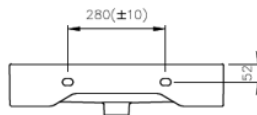

SATINF6046

Countertop/Wall Mounted
With hole for mixer and overflow

Product description

Weight: 15,84 Kg

Color: white

Surface finish: glossy

Brand: SAT

EAN: 8592127159263