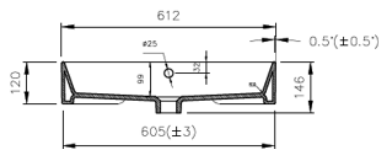

SATINF6046

Countertop/Wall Mounted
With hole for mixer and overflow

Product description

Weight: 15,84 Kg

Color: white

Surface finish: glossy

Brand: SAT

EAN: 8592127159263