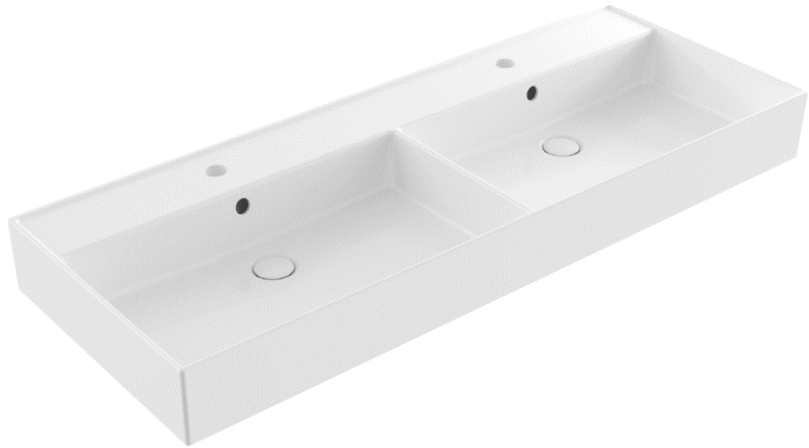

## SATINF212046

Countertop/Wall Mounted  
With 2 holes for mixer  
and overflow

### Product description

Weight: 32,9 Kg

Color: white

Surface finish: glossy

Brand: SAT

EAN: 8592127159249

SAT® is registered trademark of

Swiss Aqua Technologies AG  
Gewerbstrasse 9, 6330 Cham, Switzerland  
[www.swatec.ch](http://www.swatec.ch)