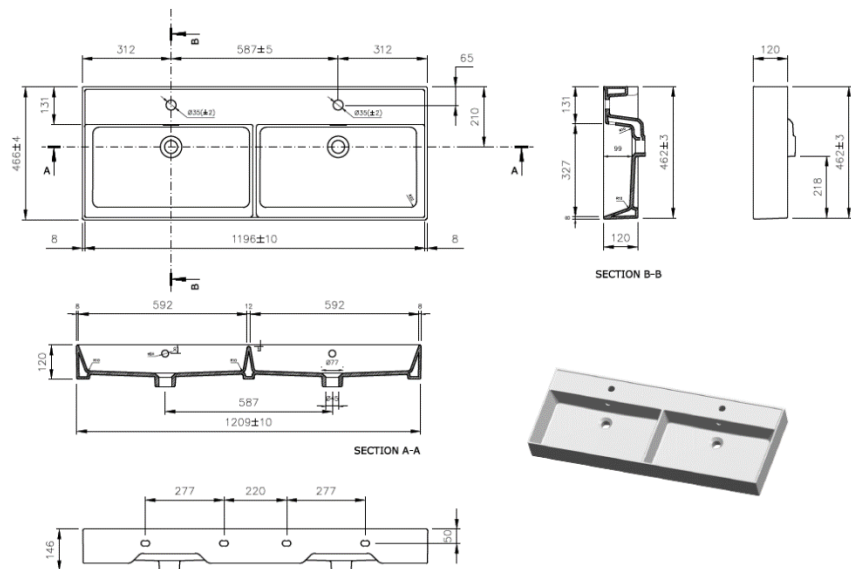

## SATINF212046

Countertop/Wall Mounted  
With 2 holes for mixer  
and overflow

### Product description

Weight: 32,9 Kg

Color: white

Surface finish: glossy

Brand: SAT

EAN: 8592127159249

SAT® is registered trademark of

Swiss Aqua Technologies AG  
Gewerbstrasse 9, 6330 Cham, Switzerland  
[www.swatec.ch](http://www.swatec.ch)