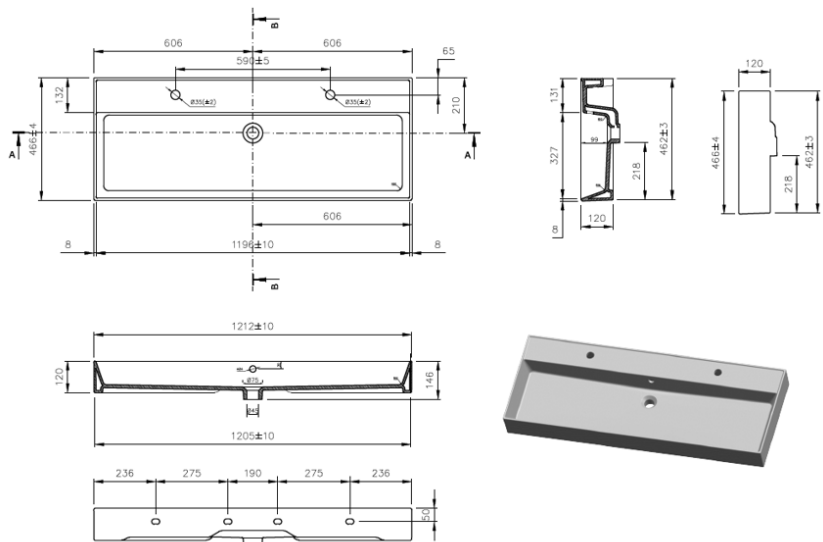

SATINF12046BKM

Countertop/Wall Mounted
With 2 holes for mixer
and overflow

Product description

Weight: 32,9 Kg

Color: black

Surface finish: matt

Brand: SAT

EAN: 8592127159232