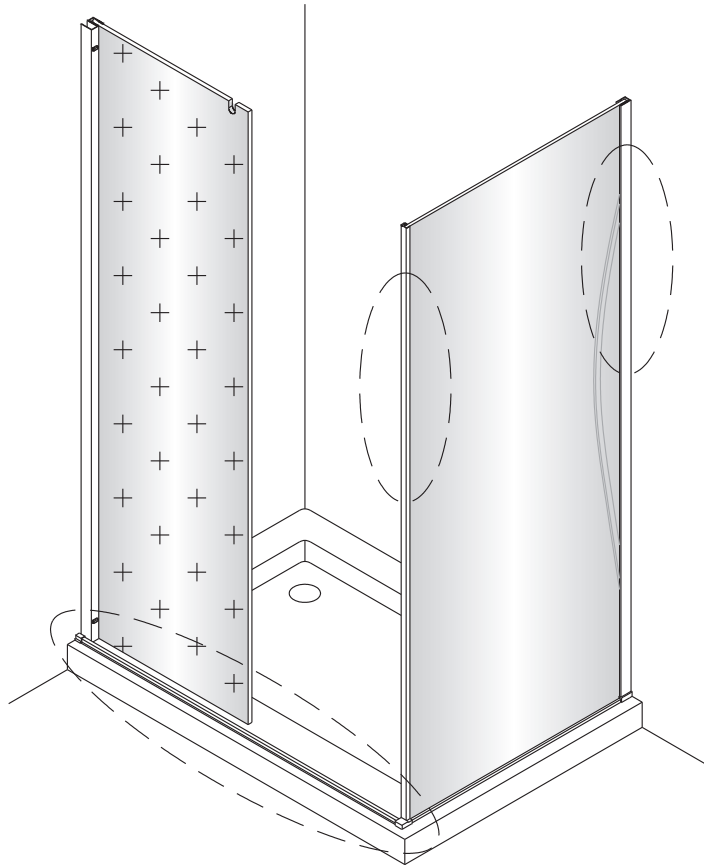

3

Degrease the bar and floor by No.20.