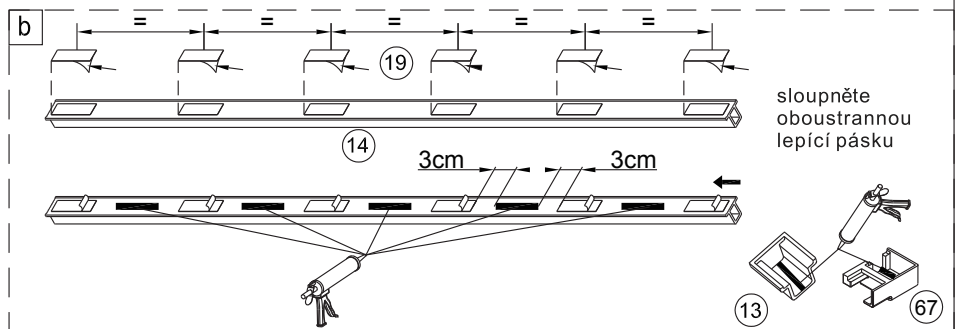

Degrease the bar and floor by No.20.