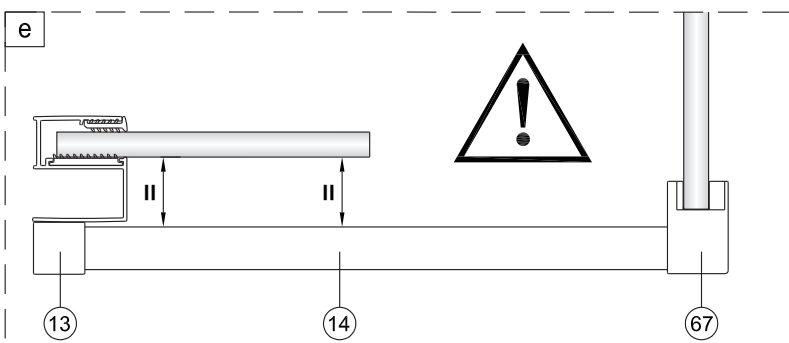

Degrease the bar and floor by No.20.