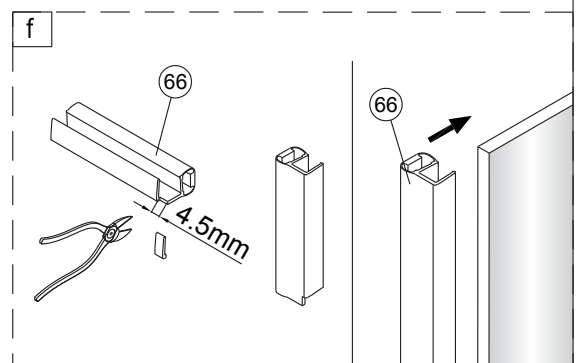

Degrease the bar and floor by No.20.