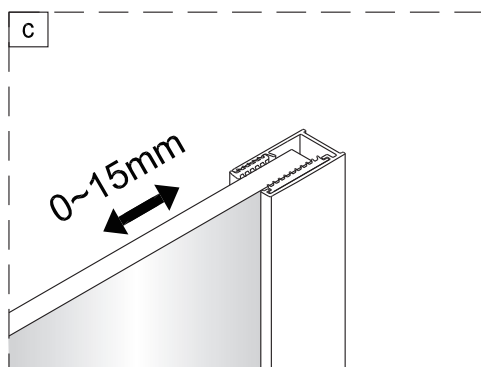

Degrease the bar and floor by No.20.