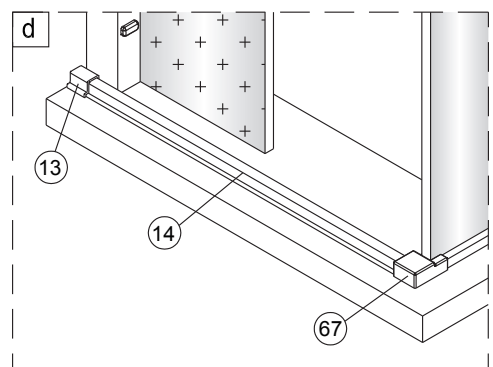

Degrease the bar and floor by No.20.