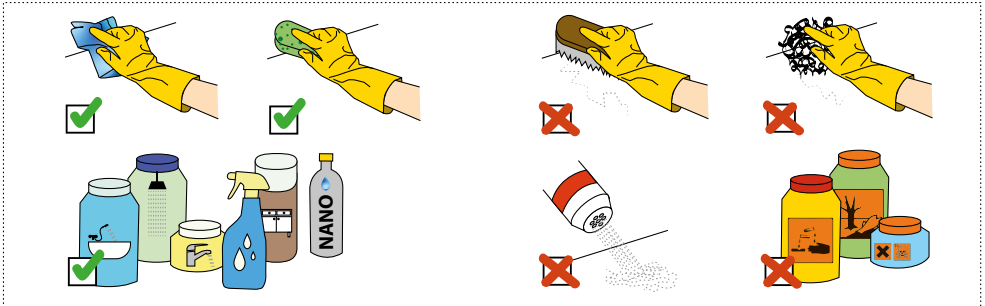

SATBSD290B/SATBSD290BE/SATBSD290C/SATBSD290CM/ SATBSD290S

SATBSD290B2F/SATBSD290BE2F/SATBSD290C2F/ SATBSD290S2F