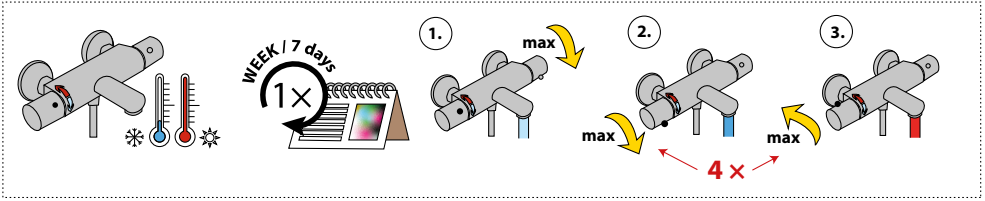

SATBSD290B/SATBSD290BE/SATBSD290C/SATBSD290CM/ SATBSD290S

SATBSD290B2F/SATBSD290BE2F/SATBSD290C2F/ SATBSD290S2F