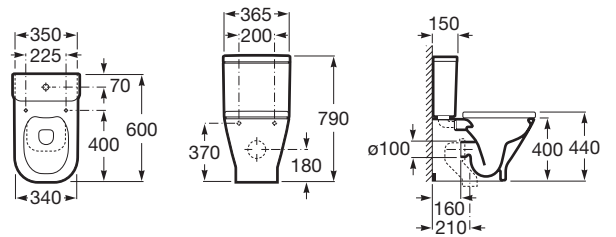

THE GAP

SQUARE - Compact back to wall vitreous china
Rimless close-coupled WC with dual outlet

DIMENSIONS

Length	365 mm
Width	600 mm
Height	790 mm

COLOURS AND FINISHES

00 White

TECHNICAL DRAWINGS

FEATURES

- Back-to-wall
- Flushing system: Washdown
- Installation type: Floor-standing
- Outlet type: Dual
- Roca Rimless®
- Shape: Square
- Sustainable product

Compact toilet

COMPATIBLE WITH

Dual flush 4/2L WC cistern
with bottom inlet for
compact back to wall
Rimless toilet

34173C..0

SQUARE - Compact slim
soft-closing toilet seat and
cover

801732..1

The Gap

The Gap collection provides a wide range of modern design options, including WCs, basins and bathroom vanity units to optimise any space. The extensive furniture range also includes perfect solutions for compact bathrooms as well base units for on countertop basins.