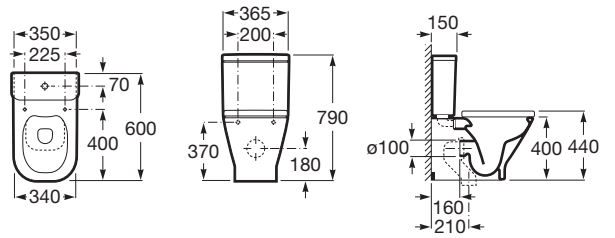

THE GAP

Compact back to wall vitreous china Rimless close-coupled WC with dual outlet (no cutout for isolation valve)

DIMENSIONS

|        |        |
|--------|--------|
| Length | 365 mm |
| Width  | 600 mm |
| Height | 790 mm |

COLOURS AND FINISHES

00 White

TECHNICAL DRAWINGS

FEATURES

Back-to-wall

Flushing system: Washdown

Installation type: Floor-standing

Outlet type: Dual

## COMPATIBLE WITH

Dual flush 4/2L WC cistern  
with bottom inlet for  
compact back to wall  
Rimless toilet

34173C..0

SQUARE - Compact slim  
soft-closing toilet seat and  
cover

801732..1