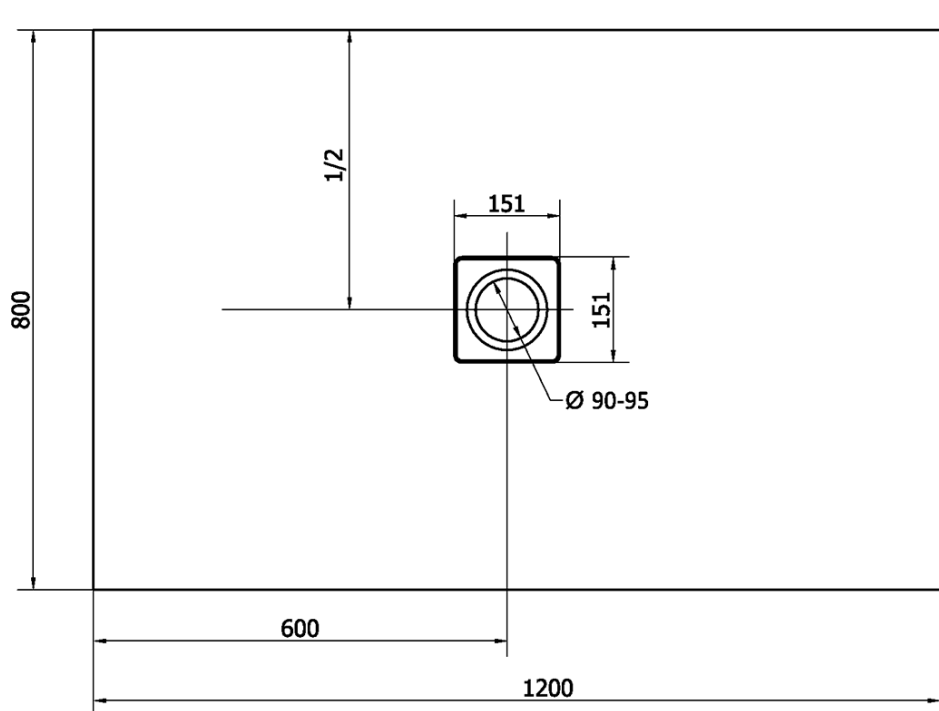

Product list

Order code: **77922**

**FLEXIA Cast Marble Shower Tray 120x80cm, Cuttable
According To Your Req**

----- STRANA ŘEZU
CUTTED EDGE