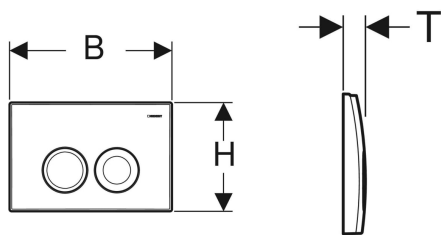

Geberit Delta25 flush plate for dual flush

Example image

Application purposes

- For flush actuation with Delta concealed cisterns

Characteristics

- Front actuation

Scope of delivery

- Mounting frame
- 2 actuator rods

Technical data

Actuation force | < 20 N

- Fastening material

Art. no.	Colour / surface	Material designation	B	H	T
115.125.11.5	white	Plastic	24.6 cm	16.4 cm	3.1 cm
115.125.21.5	gloss chrome-plated	Plastic	24.6 cm	16.4 cm	3.1 cm
115.125.46.5	matt chrome-plated	Plastic	24.6 cm	16.4 cm	3.1 cm