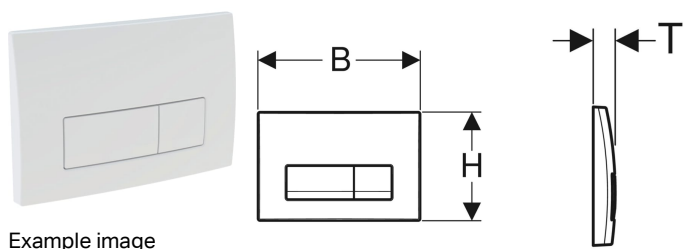

## Geberit Delta50 flush plate for dual flush

Example image

### Application purposes

- For flush actuation with Delta concealed cisterns