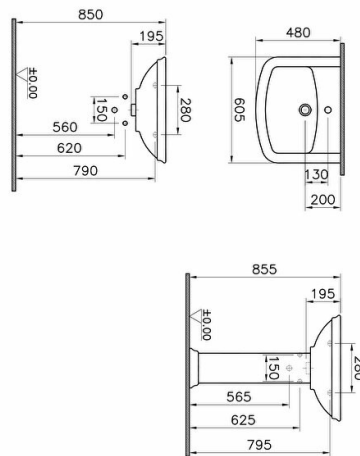

Name Valarte Pedestal-White

Collection Valarte

Height (mm) 695

Width (mm) 245

Depth (mm) 200

Color White

Designer VitrA Design Team

Brand VitrA

Finish Hygiene

Product code: 4168B003-0156

Description

All drawings contain the necessary measurements which are subject to standard tolerances.

For exact measurements, in particular for customized installation scenarios, it can only be taken from the finished ceramic product.