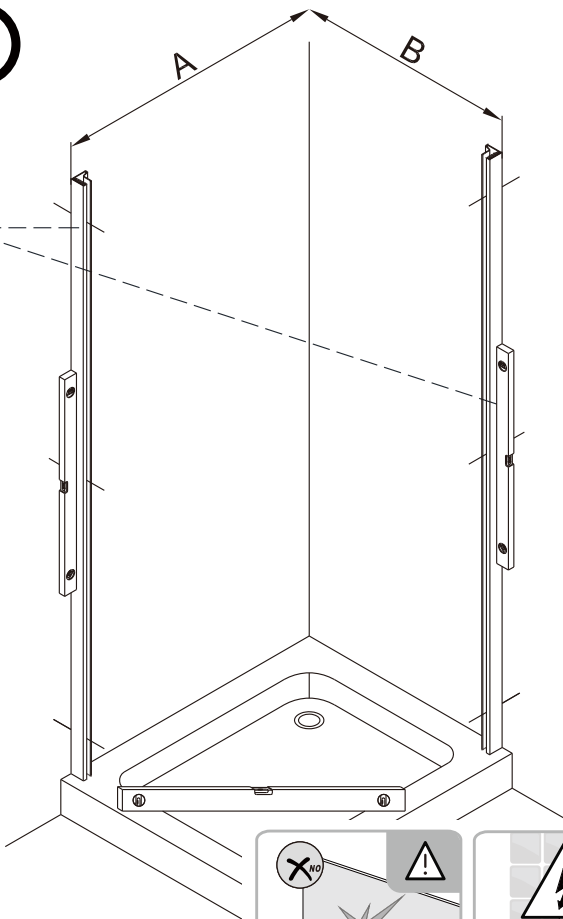

## SET A

1

Size	A(mm)
SATTGDO80CRT SATTGDO80CT	780
SATTGDO90CRT SATTGDO90CT	880
SATTGDO100CRT SATTGDO100CT	980

2

sloupte  
oboustrannou  
lepici pásku

Poznámka: Vnitřní strana koutu  
- Easy Clean

Size	B(mm)
SATTGDNSTENA80CRT SATTGDNSTENA80CT	773~788
SATTGDNSTENA90CRT SATTGDNSTENA90CT	873~888
SATTGDNSTENA100CRT SATTGDNSTENA100CT	973~988

5

Poznámka: Vnitřní strana koutu  
- Easy Clean

**10**

**11**

# SET B

1

Size	A(mm)
SATTGDN80CRT SATTGDN80CT	775~790
SATTGDN90CRT SATTGDN90CT	875~890
SATTGDN100CRT SATTGDN100CT	975~990
SATTGDN120CRT SATTGDN120CT	1175~1190

Size	B(mm)
SATTGDNSTENA80CRT SATTGDNSTENA80CT	770~785
SATTGDNSTENA90CRT SATTGDNSTENA90CT	870~885
SATTGDNSTENA100CRT SATTGDNSTENA100CT	970~985