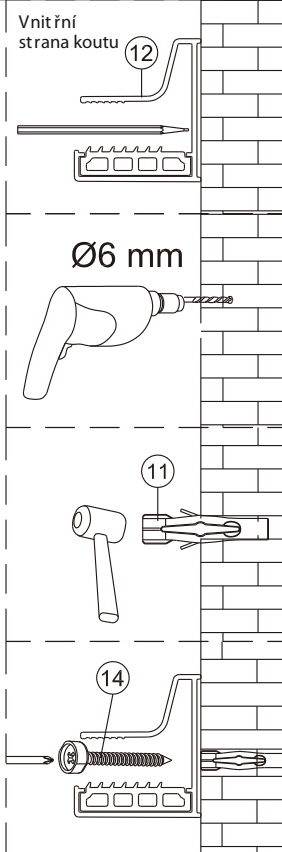

## SET A

1

Size	A(mm)
SATTGDO80CRT SATTGDO80CT	780
SATTGDO90CRT SATTGDO90CT	880
SATTGDO100CRT SATTGDO100CT	980

2

sloupte  
oboustrannou  
lepici pásku

Poznámka: Vnitřní strana koutu  
- Easy Clean

Size	B(mm)
SATTGDNSTENA80CRT SATTGDNSTENA80CT	773~788
SATTGDNSTENA90CRT SATTGDNSTENA90CT	873~888
SATTGDNSTENA100CRT SATTGDNSTENA100CT	973~988

5

Poznámka: Vnitřní strana koutu  
- Easy Clean

**10**

**11**

# SET B

1

Size	A(mm)
SATTGDN80CRT SATTGDN80CT	775~790
SATTGDN90CRT SATTGDN90CT	875~890
SATTGDN100CRT SATTGDN100CT	975~990
SATTGDN120CRT SATTGDN120CT	1175~1190

Size	B(mm)
SATTGDNSTENA80CRT SATTGDNSTENA80CT	770~785
SATTGDNSTENA90CRT SATTGDNSTENA90CT	870~885
SATTGDNSTENA100CRT SATTGDNSTENA100CT	970~985