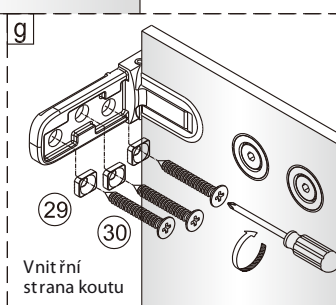

## SET A

1

Size	A(mm)
SATTGDO80CRT SATTGDO80CT	780
SATTGDO90CRT SATTGDO90CT	880
SATTGDO100CRT SATTGDO100CT	980

2

sloupte  
oboustrannou  
lepici pásku

Poznámka: Vnitřní strana koutu  
- Easy Clean

Size	B(mm)
SATTGDNSTENA80CRT SATTGDNSTENA80CT	773~788
SATTGDNSTENA90CRT SATTGDNSTENA90CT	873~888
SATTGDNSTENA100CRT SATTGDNSTENA100CT	973~988

5

Poznámka: Vnitřní strana koutu  
- Easy Clean

**10**

**11**

# SET B

1

Size	A(mm)
SATTGDN80CRT SATTGDN80CT	775~790
SATTGDN90CRT SATTGDN90CT	875~890
SATTGDN100CRT SATTGDN100CT	975~990
SATTGDN120CRT SATTGDN120CT	1175~1190

Size	B(mm)
SATTGDNSTENA80CRT SATTGDNSTENA80CT	770~785
SATTGDNSTENA90CRT SATTGDNSTENA90CT	870~885
SATTGDNSTENA100CRT SATTGDNSTENA100CT	970~985