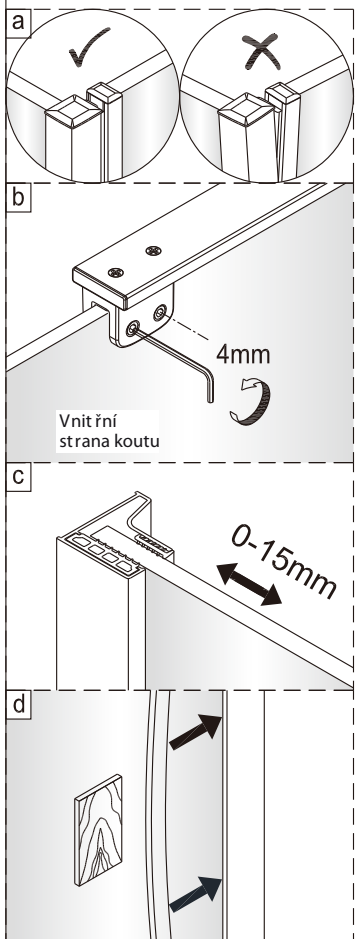

## SET A

1

Size	A(mm)
SATTGDO80CRT SATTGDO80CT	780
SATTGDO90CRT SATTGDO90CT	880
SATTGDO100CRT SATTGDO100CT	980

2

sloupte  
oboustrannou  
lepici pásku

Poznámka: Vnitřní strana koutu  
- Easy Clean

Size	B(mm)
SATTGDNSTENA80CRT SATTGDNSTENA80CT	773~788
SATTGDNSTENA90CRT SATTGDNSTENA90CT	873~888
SATTGDNSTENA100CRT SATTGDNSTENA100CT	973~988

5

Poznámka: Vnitřní strana koutu  
- Easy Clean

**10**

**11**

# SET B

1

Size	A(mm)
SATTGDN80CRT SATTGDN80CT	775~790
SATTGDN90CRT SATTGDN90CT	875~890
SATTGDN100CRT SATTGDN100CT	975~990
SATTGDN120CRT SATTGDN120CT	1175~1190

Size	B(mm)
SATTGDNSTENA80CRT SATTGDNSTENA80CT	770~785
SATTGDNSTENA90CRT SATTGDNSTENA90CT	870~885
SATTGDNSTENA100CRT SATTGDNSTENA100CT	970~985