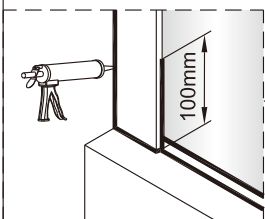

## SET A

1

Size	A(mm)
SATTGDO80CRT SATTGDO80CT	780
SATTGDO90CRT SATTGDO90CT	880
SATTGDO100CRT SATTGDO100CT	980

2

sloupte  
oboustrannou  
lepici pásku

Poznámka: Vnitřní strana koutu  
- Easy Clean

Size	B(mm)
SATTGDNSTENA80CRT SATTGDNSTENA80CT	773~788
SATTGDNSTENA90CRT SATTGDNSTENA90CT	873~888
SATTGDNSTENA100CRT SATTGDNSTENA100CT	973~988

5

Poznámka: Vnitřní strana koutu  
- Easy Clean

**10**

**11**

# SET B

1

Size	A(mm)
SATTGDN80CRT SATTGDN80CT	775~790
SATTGDN90CRT SATTGDN90CT	875~890
SATTGDN100CRT SATTGDN100CT	975~990
SATTGDN120CRT SATTGDN120CT	1175~1190

Size	B(mm)
SATTGDNSTENA80CRT SATTGDNSTENA80CT	770~785
SATTGDNSTENA90CRT SATTGDNSTENA90CT	870~885
SATTGDNSTENA100CRT SATTGDNSTENA100CT	970~985