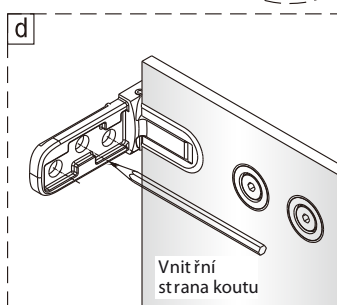

## SET A

1

Size	A(mm)
SATTGDO80CRT SATTGDO80CT	780
SATTGDO90CRT SATTGDO90CT	880
SATTGDO100CRT SATTGDO100CT	980

2

sloupte  
oboustrannou  
lepici pásku

Poznámka: Vnitřní strana koutu  
- Easy Clean

Size	B(mm)
SATTGDNSTENA80CRT SATTGDNSTENA80CT	773~788
SATTGDNSTENA90CRT SATTGDNSTENA90CT	873~888
SATTGDNSTENA100CRT SATTGDNSTENA100CT	973~988

5

Poznámka: Vnitřní strana koutu  
- Easy Clean

**10**

**11**

# SET B

1

Size	A(mm)
SATTGDN80CRT SATTGDN80CT	775~790
SATTGDN90CRT SATTGDN90CT	875~890
SATTGDN100CRT SATTGDN100CT	975~990
SATTGDN120CRT SATTGDN120CT	1175~1190

Size	B(mm)
SATTGDNSTENA80CRT SATTGDNSTENA80CT	770~785
SATTGDNSTENA90CRT SATTGDNSTENA90CT	870~885
SATTGDNSTENA100CRT SATTGDNSTENA100CT	970~985