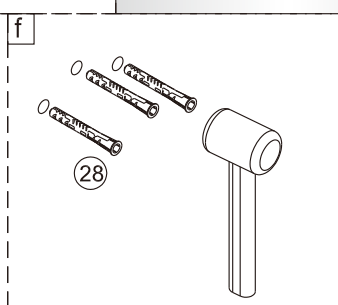

## SET A

1

Size	A(mm)
SATTGDO80CRT SATTGDO80CT	780
SATTGDO90CRT SATTGDO90CT	880
SATTGDO100CRT SATTGDO100CT	980

2

sloupte  
oboustrannou  
lepici pásku

Poznámka: Vnitřní strana koutu  
- Easy Clean

Size	B(mm)
SATTGDNSTENA80CRT SATTGDNSTENA80CT	773~788
SATTGDNSTENA90CRT SATTGDNSTENA90CT	873~888
SATTGDNSTENA100CRT SATTGDNSTENA100CT	973~988

5

Poznámka: Vnitřní strana koutu  
- Easy Clean

**10**

**11**

# SET B

1

Size	A(mm)
SATTGDN80CRT SATTGDN80CT	775~790
SATTGDN90CRT SATTGDN90CT	875~890
SATTGDN100CRT SATTGDN100CT	975~990
SATTGDN120CRT SATTGDN120CT	1175~1190

Size	B(mm)
SATTGDNSTENA80CRT SATTGDNSTENA80CT	770~785
SATTGDNSTENA90CRT SATTGDNSTENA90CT	870~885
SATTGDNSTENA100CRT SATTGDNSTENA100CT	970~985