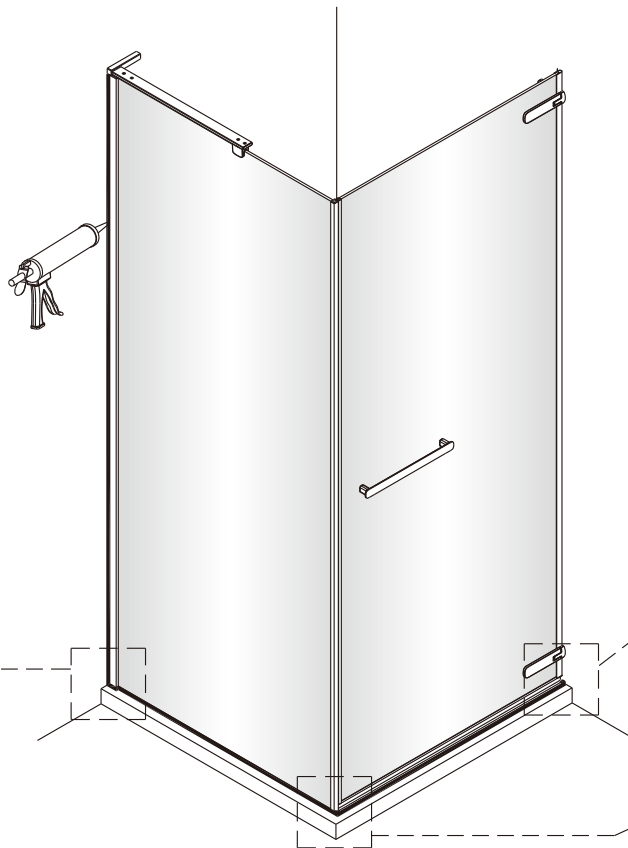

## SET A

1

Size	A(mm)
SATTGDO80CRT SATTGDO80CT	780
SATTGDO90CRT SATTGDO90CT	880
SATTGDO100CRT SATTGDO100CT	980

2

sloupte  
oboustrannou  
lepici pásku

Poznámka: Vnitřní strana koutu  
- Easy Clean

Size	B(mm)
SATTGDNSTENA80CRT SATTGDNSTENA80CT	773~788
SATTGDNSTENA90CRT SATTGDNSTENA90CT	873~888
SATTGDNSTENA100CRT SATTGDNSTENA100CT	973~988

5

Poznámka: Vnitřní strana koutu  
- Easy Clean

**10**

**11**

# SET B

1

Size	A(mm)
SATTGDN80CRT SATTGDN80CT	775~790
SATTGDN90CRT SATTGDN90CT	875~890
SATTGDN100CRT SATTGDN100CT	975~990
SATTGDN120CRT SATTGDN120CT	1175~1190

Size	B(mm)
SATTGDNSTENA80CRT SATTGDNSTENA80CT	770~785
SATTGDNSTENA90CRT SATTGDNSTENA90CT	870~885
SATTGDNSTENA100CRT SATTGDNSTENA100CT	970~985