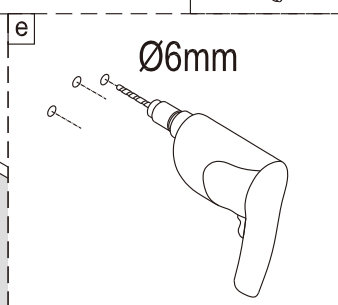

Size	B(mm)
SATTGDNSTENA80CRT SATTGDNSTENA80CT	773~788
SATTGDNSTENA90CRT SATTGDNSTENA90CT	873~888
SATTGDNSTENA100CRT SATTGDNSTENA100CT	973~988

5

Poznámka: Vnitřní strana koutu
- Easy Clean