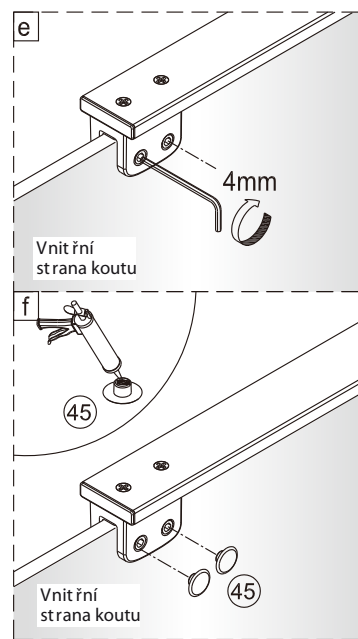

## SET A

1

Size	A(mm)
SATTGDO80CRT SATTGDO80CT	780
SATTGDO90CRT SATTGDO90CT	880
SATTGDO100CRT SATTGDO100CT	980

2

sloupte  
oboustrannou  
lepici pásku

Poznámka: Vnitřní strana koutu  
- Easy Clean

Size	B(mm)
SATTGDNSTENA80CRT SATTGDNSTENA80CT	773~788
SATTGDNSTENA90CRT SATTGDNSTENA90CT	873~888
SATTGDNSTENA100CRT SATTGDNSTENA100CT	973~988

5

Poznámka: Vnitřní strana koutu  
- Easy Clean

**10**

**11**

# SET B

1

Size	A(mm)
SATTGDN80CRT SATTGDN80CT	775~790
SATTGDN90CRT SATTGDN90CT	875~890
SATTGDN100CRT SATTGDN100CT	975~990
SATTGDN120CRT SATTGDN120CT	1175~1190

Size	B(mm)
SATTGDNSTENA80CRT SATTGDNSTENA80CT	770~785
SATTGDNSTENA90CRT SATTGDNSTENA90CT	870~885
SATTGDNSTENA100CRT SATTGDNSTENA100CT	970~985