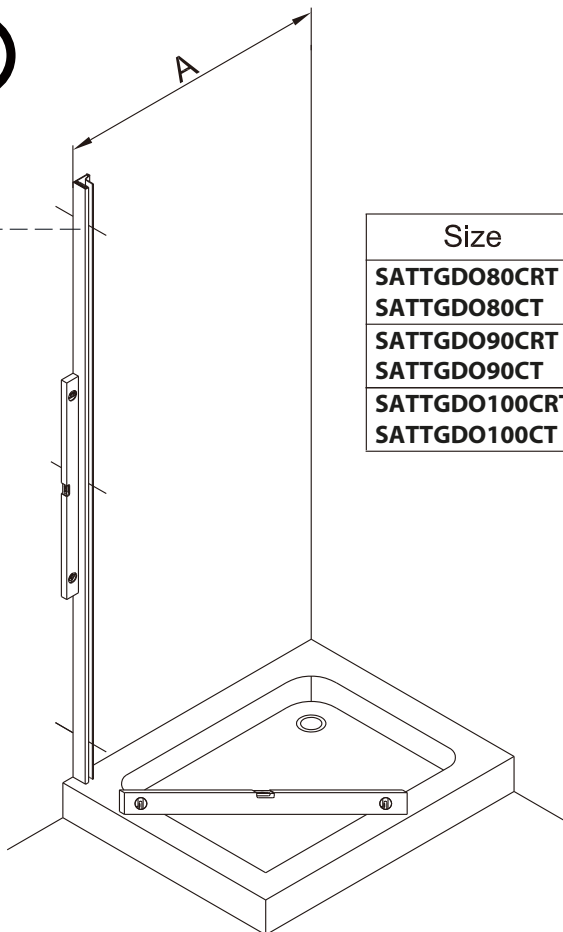

# SATTGDN

11 x5	12 x1	13 x1	14 x3 ST4X40
18 x1	38 x1 Cleaning Wipe	44 x2 M4X12	45 x2
46 x1	47 x2 M4X6	48 x1	49 x2 ST4X40
50 x1	53 x1	56 x1 4mm	57 x1
61 x1	62 x1	63 x1	64 x1
65 x1	66 x1		

## SET A

1

Size	A(mm)
SATTGDO80CRT SATTGDO80CT	780
SATTGDO90CRT SATTGDO90CT	880
SATTGDO100CRT SATTGDO100CT	980

2

sloupte  
oboustrannou  
lepici pásku

Poznámka: Vnitřní strana koutu  
- Easy Clean

Size	B(mm)
SATTGDNSTENA80CRT SATTGDNSTENA80CT	773~788
SATTGDNSTENA90CRT SATTGDNSTENA90CT	873~888
SATTGDNSTENA100CRT SATTGDNSTENA100CT	973~988

# SET B

1

Size	A(mm)
SATTGDN80CRT SATTGDN80CT	775~790
SATTGDN90CRT SATTGDN90CT	875~890
SATTGDN100CRT SATTGDN100CT	975~990
SATTGDN120CRT SATTGDN120CT	1175~1190

Size	B(mm)
SATTGDNSTENA80CRT SATTGDNSTENA80CT	770~785
SATTGDNSTENA90CRT SATTGDNSTENA90CT	870~885
SATTGDNSTENA100CRT SATTGDNSTENA100CT	970~985