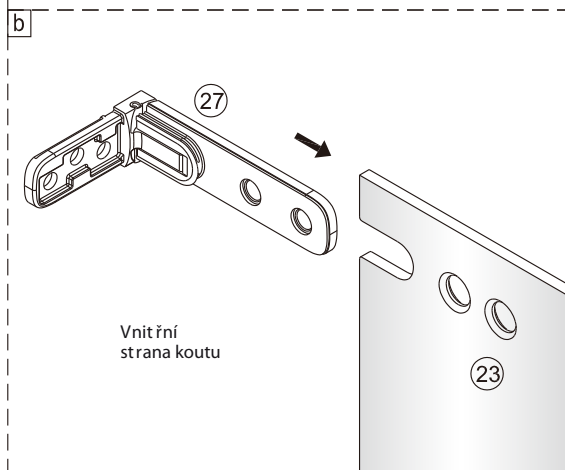

## SET A

1

Size	A(mm)
SATTGDO80CRT SATTGDO80CT	780
SATTGDO90CRT SATTGDO90CT	880
SATTGDO100CRT SATTGDO100CT	980

2

sloupte  
oboustrannou  
lepici pásku

Poznámka: Vnitřní strana koutu  
- Easy Clean

Size	B(mm)
SATTGDNSTENA80CRT SATTGDNSTENA80CT	773~788
SATTGDNSTENA90CRT SATTGDNSTENA90CT	873~888
SATTGDNSTENA100CRT SATTGDNSTENA100CT	973~988

5

Poznámka: Vnitřní strana koutu  
- Easy Clean

**10**

**11**

# SET B

1

Size	A(mm)
SATTGDN80CRT SATTGDN80CT	775~790
SATTGDN90CRT SATTGDN90CT	875~890
SATTGDN100CRT SATTGDN100CT	975~990
SATTGDN120CRT SATTGDN120CT	1175~1190

Size	B(mm)
SATTGDNSTENA80CRT SATTGDNSTENA80CT	770~785
SATTGDNSTENA90CRT SATTGDNSTENA90CT	870~885
SATTGDNSTENA100CRT SATTGDNSTENA100CT	970~985