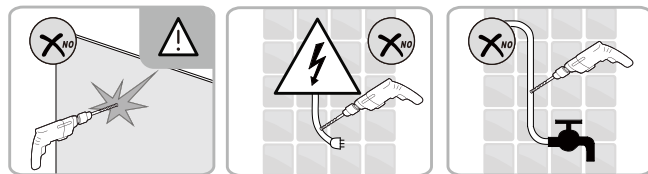

Size	A(mm)
SATTGDN80CRT SATTGDN80CT	775~790
SATTGDN90CRT SATTGDN90CT	875~890
SATTGDN100CRT SATTGDN100CT	975~990
SATTGDN120CRT SATTGDN120CT	1175~1190

Size	B(mm)
SATTGDNSTENA80CRT SATTGDNSTENA80CT	770~785
SATTGDNSTENA90CRT SATTGDNSTENA90CT	870~885
SATTGDNSTENA100CRT SATTGDNSTENA100CT	970~985