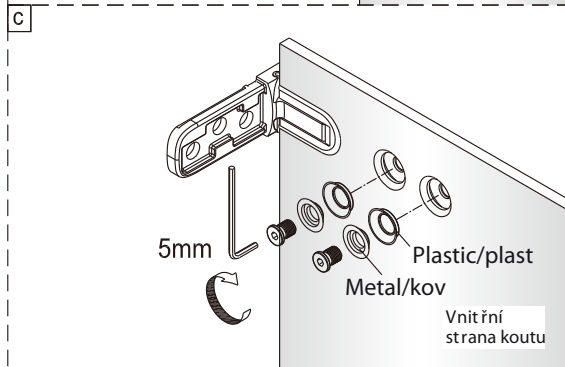

## SET A

1

Size	A(mm)
SATTGDO80CRT SATTGDO80CT	780
SATTGDO90CRT SATTGDO90CT	880
SATTGDO100CRT SATTGDO100CT	980

2

sloupte  
oboustrannou  
lepici pásku

Poznámka: Vnitřní strana koutu  
- Easy Clean

Size	B(mm)
SATTGDNSTENA80CRT SATTGDNSTENA80CT	773~788
SATTGDNSTENA90CRT SATTGDNSTENA90CT	873~888
SATTGDNSTENA100CRT SATTGDNSTENA100CT	973~988

5

Poznámka: Vnitřní strana koutu  
- Easy Clean

**10**

**11**

# SET B

1

Size	A(mm)
SATTGDN80CRT SATTGDN80CT	775~790
SATTGDN90CRT SATTGDN90CT	875~890
SATTGDN100CRT SATTGDN100CT	975~990
SATTGDN120CRT SATTGDN120CT	1175~1190

Size	B(mm)
SATTGDNSTENA80CRT SATTGDNSTENA80CT	770~785
SATTGDNSTENA90CRT SATTGDNSTENA90CT	870~885
SATTGDNSTENA100CRT SATTGDNSTENA100CT	970~985