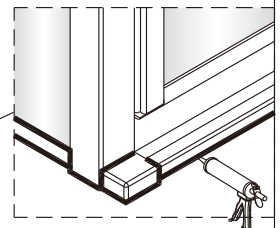

## SET A

1

Size	A(mm)
SATTGDO80CRT SATTGDO80CT	780
SATTGDO90CRT SATTGDO90CT	880
SATTGDO100CRT SATTGDO100CT	980

2

sloupte  
oboustrannou  
lepici pásku

Poznámka: Vnitřní strana koutu  
- Easy Clean

Size	B(mm)
SATTGDNSTENA80CRT SATTGDNSTENA80CT	773~788
SATTGDNSTENA90CRT SATTGDNSTENA90CT	873~888
SATTGDNSTENA100CRT SATTGDNSTENA100CT	973~988

# SET B

1

Size	A(mm)
SATTGDN80CRT SATTGDN80CT	775~790
SATTGDN90CRT SATTGDN90CT	875~890
SATTGDN100CRT SATTGDN100CT	975~990
SATTGDN120CRT SATTGDN120CT	1175~1190

Size	B(mm)
SATTGDNSTENA80CRT SATTGDNSTENA80CT	770~785
SATTGDNSTENA90CRT SATTGDNSTENA90CT	870~885
SATTGDNSTENA100CRT SATTGDNSTENA100CT	970~985