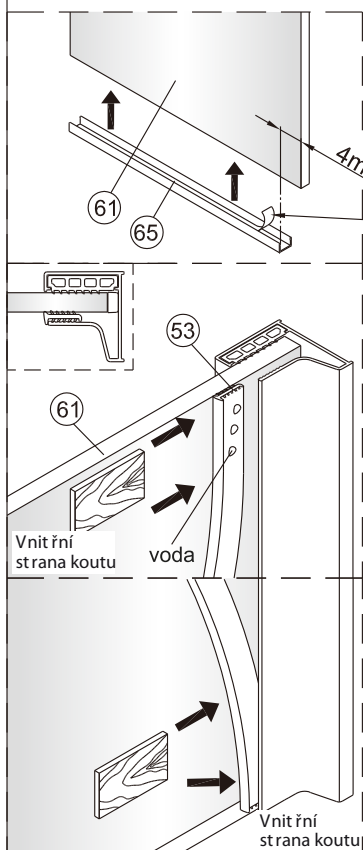

## SET A

1

Size	A(mm)
SATTGDO80CRT SATTGDO80CT	780
SATTGDO90CRT SATTGDO90CT	880
SATTGDO100CRT SATTGDO100CT	980

2

sloupte  
oboustrannou  
lepici pásku

Poznámka: Vnitřní strana koutu  
- Easy Clean

Size	B(mm)
SATTGDNSTENA80CRT SATTGDNSTENA80CT	773~788
SATTGDNSTENA90CRT SATTGDNSTENA90CT	873~888
SATTGDNSTENA100CRT SATTGDNSTENA100CT	973~988

5

Poznámka: Vnitřní strana koutu  
- Easy Clean

**10**

**11**

# SET B

1

Size	A(mm)
SATTGDN80CRT SATTGDN80CT	775~790
SATTGDN90CRT SATTGDN90CT	875~890
SATTGDN100CRT SATTGDN100CT	975~990
SATTGDN120CRT SATTGDN120CT	1175~1190

Size	B(mm)
SATTGDNSTENA80CRT SATTGDNSTENA80CT	770~785
SATTGDNSTENA90CRT SATTGDNSTENA90CT	870~885
SATTGDNSTENA100CRT SATTGDNSTENA100CT	970~985