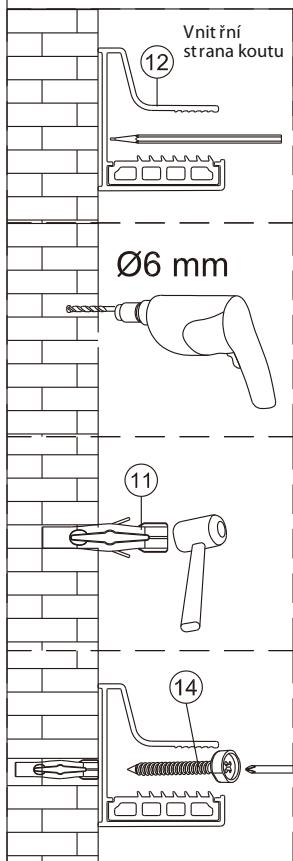

## SET A

1

Size	A(mm)
SATTGDO80CRT SATTGDO80CT	780
SATTGDO90CRT SATTGDO90CT	880
SATTGDO100CRT SATTGDO100CT	980

2

sloupte  
oboustrannou  
lepici pásku

Poznámka: Vnitřní strana koutu  
- Easy Clean

Size	B(mm)
SATTGDNSTENA80CRT SATTGDNSTENA80CT	773~788
SATTGDNSTENA90CRT SATTGDNSTENA90CT	873~888
SATTGDNSTENA100CRT SATTGDNSTENA100CT	973~988

# SET B

1

Size	A(mm)
SATTGDN80CRT SATTGDN80CT	775~790
SATTGDN90CRT SATTGDN90CT	875~890
SATTGDN100CRT SATTGDN100CT	975~990
SATTGDN120CRT SATTGDN120CT	1175~1190

Size	B(mm)
SATTGDNSTENA80CRT SATTGDNSTENA80CT	770~785
SATTGDNSTENA90CRT SATTGDNSTENA90CT	870~885
SATTGDNSTENA100CRT SATTGDNSTENA100CT	970~985