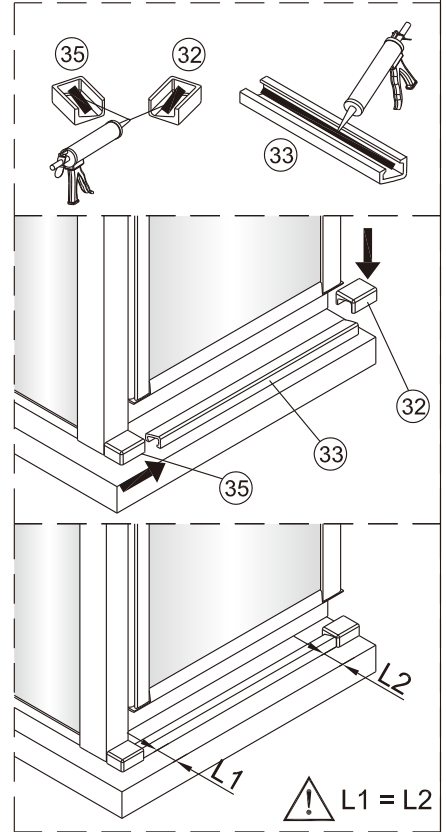

## SET A

1

Size	A(mm)
SATTGDO80CRT SATTGDO80CT	780
SATTGDO90CRT SATTGDO90CT	880
SATTGDO100CRT SATTGDO100CT	980

2

sloupte  
oboustrannou  
lepici pásku

Poznámka: Vnitřní strana koutu  
- Easy Clean

Size	B(mm)
SATTGDNSTENA80CRT SATTGDNSTENA80CT	773~788
SATTGDNSTENA90CRT SATTGDNSTENA90CT	873~888
SATTGDNSTENA100CRT SATTGDNSTENA100CT	973~988

5

Poznámka: Vnitřní strana koutu  
- Easy Clean

**10**

**11**

# SET B

1

Size	A(mm)
SATTGDN80CRT SATTGDN80CT	775~790
SATTGDN90CRT SATTGDN90CT	875~890
SATTGDN100CRT SATTGDN100CT	975~990
SATTGDN120CRT SATTGDN120CT	1175~1190

Size	B(mm)
SATTGDNSTENA80CRT SATTGDNSTENA80CT	770~785
SATTGDNSTENA90CRT SATTGDNSTENA90CT	870~885
SATTGDNSTENA100CRT SATTGDNSTENA100CT	970~985