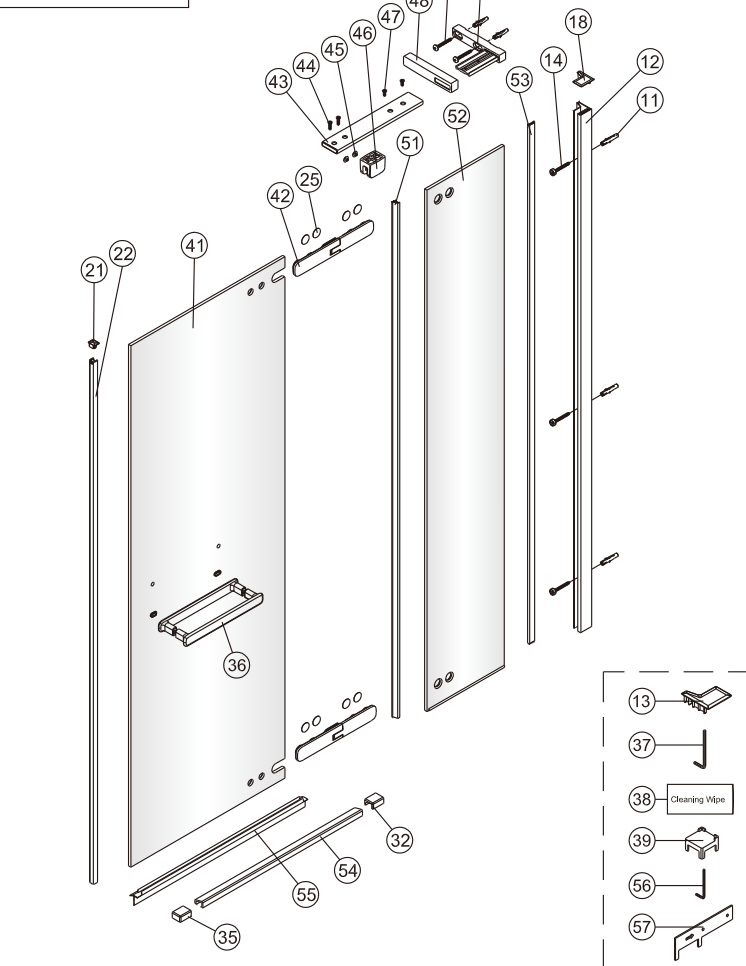

SATTGDN

11 x5	12 x1	13 x1	14 x3 ST4X40
18 x1	38 x1 Cleaning Wipe	44 x2 M4X12	45 x2
46 x1	47 x2 M4X6	48 x1	49 x2 ST4X40
50 x1	53 x1	56 x1 4mm	57 x1
61 x1	62 x1	63 x1	64 x1
65 x1	66 x1