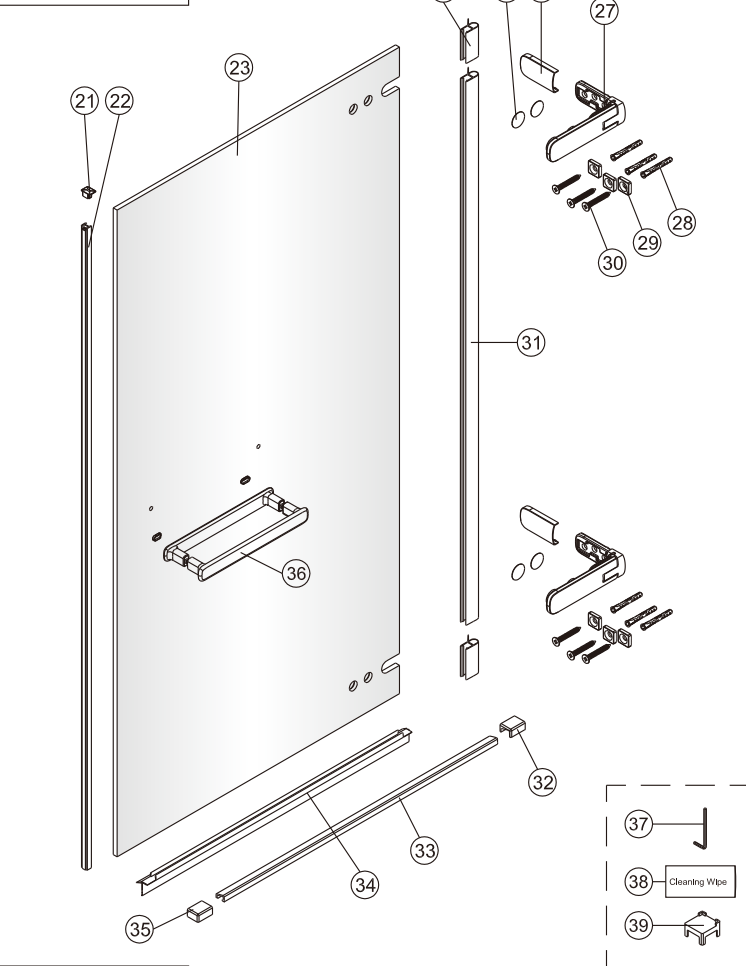

SATTGDNSTENA

SATTGDO

SATTGDN

11 x5	12 x1	13 x1	14 x3 ST4X40
18 x1	38 x1 Cleaning Wipe	44 x2 M4X12	45 x2
46 x1	47 x2 M4X6	48 x1	49 x2 ST4X40
50 x1	53 x1	56 x1 4mm	57 x1
61 x1	62 x1	63 x1	64 x1
65 x1	66 x1