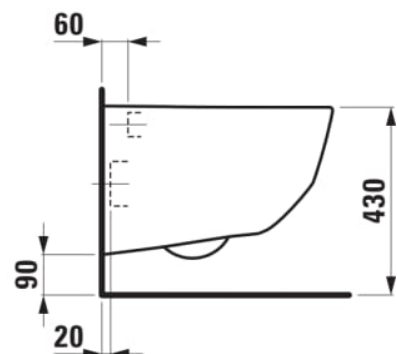

LAUFEN PRO

Combipack wall-hung WC 'rimless' 820966, washdown, without flushing rim, with seat and cover, with lowering system

DIMENSIONS

Length	530 mm
Width	360 mm
Height	345 mm

COLOUR AND FINISH

<input type="checkbox"/>	000 White
--------------------------	-----------

OPTIONS

000 - standard option

Flushing system : Washdown

Installation type : Wall-hung

Net weight (kg) : 23

Outlet type : Horizontal

Rim type : Rimless

Roca Rimless®

Seat and cover included

Shape : Round

Style : Neutral

Water Inlet System : Back Inlet

TECHNICAL DRAWINGS

INCLUDES

Wall-hung WC 'rimless',
washdown

H820966...0001