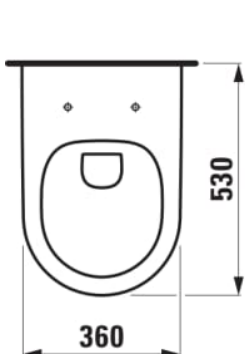

LAUFEN PRO

Combipack wall-hung WC 'rimless' 820966, washdown, without flushing rim, with seat and cover, with lowering system

DIMENSIONS

Length	530 mm
Width	360 mm
Height	345 mm

COLOUR AND FINISH

<input type="checkbox"/>	000 White
--------------------------	-----------

OPTIONS

000 - standard option

Flushing system : Washdown

Installation type : Wall-hung

Net weight (kg) : 23

Outlet type : Horizontal

Rim type : Rimless

Roca Rimless®

Seat and cover included

Shape : Round

Style : Neutral

Water Inlet System : Back Inlet

TECHNICAL DRAWINGS

INCLUDES

Wall-hung WC 'rimless',
washdown

H820966...0001