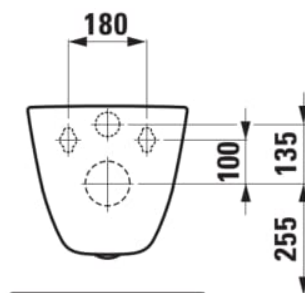

LAUFEN PRO

Combipack wall-hung WC 'rimless' 820966, washdown, without flushing rim, with seat and cover, with lowering system

DIMENSIONS

Length	530 mm
Width	360 mm
Height	345 mm

COLOUR AND FINISH

<input type="checkbox"/>	000 White
--------------------------	-----------

OPTIONS

000 - standard option

Flushing system : Washdown

Installation type : Wall-hung

Net weight (kg) : 23

Outlet type : Horizontal

Rim type : Rimless

Roca Rimless®

Seat and cover included

Shape : Round

Style : Neutral

Water Inlet System : Back Inlet

TECHNICAL DRAWINGS

INCLUDES

Wall-hung WC 'rimless',
washdown

H820966...0001