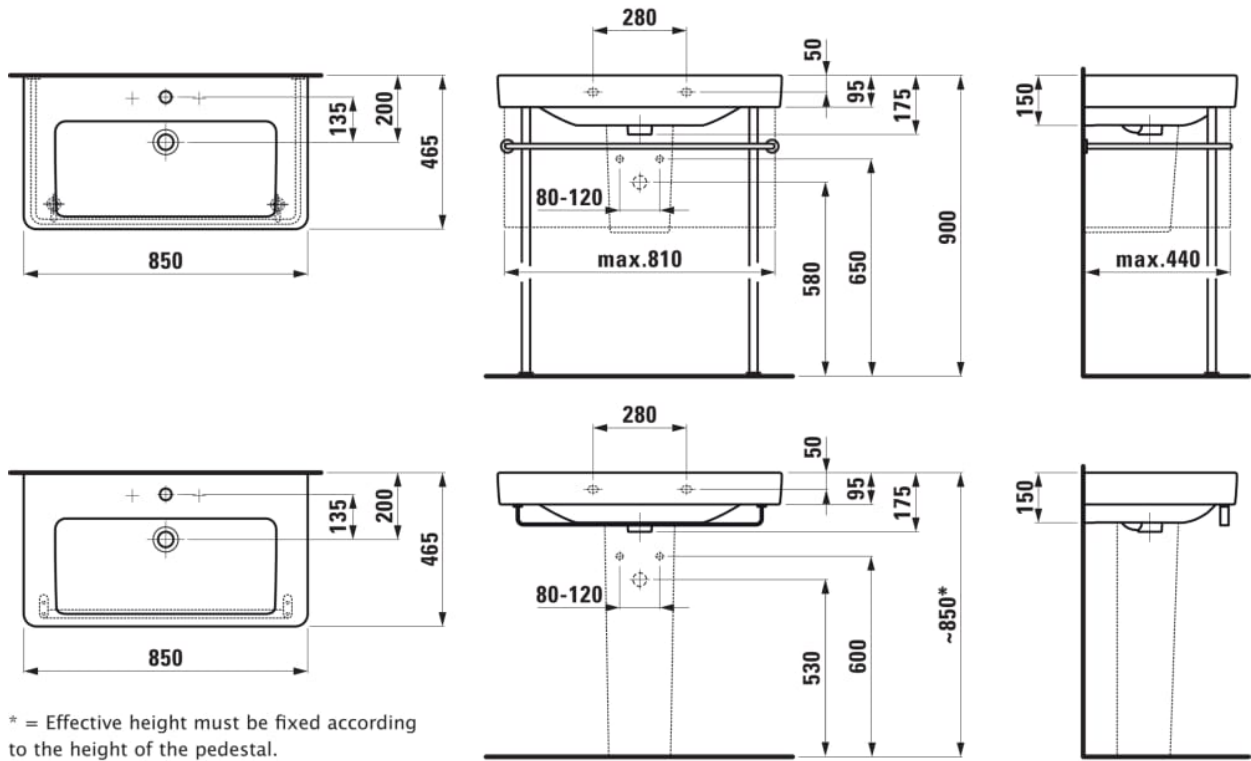

OPTIONS

104 - one tap hole, centre

SPECIFICATION TEXT

Countertop basin LAUFEN PRO S, sanitary ceramic EN 31, dimensions 850 x 460 mm, angular
1 centre tap hole

Special feature: overflow channel glazed Further options / accessories: Surface refinement LCC (only white),

3 tap holes, without tap holes, 1 tap hole without overflow, without tap holes and overflow, 3 tap holes distance 8 inches, 3 tap holes without overflow, siphon cover, pedestal, towel rack, bathtubs, furniture Order no. 81396.5

MOUNTING ACCESSORIES INCLUDED

Mounting set M10 x 140 mm, order no. 89988.2

Bowl length (mm) : 670

Internal Shape : Rectangular

Taphole configuration : 1 taphole in the middle

Bowl position : Central

Material : Vitreous china

Bowl width (mm) : 285

Number of fixing points : 2

Installation type : Vanity, Wall-hung

Shape : Rectangular

TECHNICAL DRAWINGS

COMPATIBLE WITH

Towel holder Reling 800 mm

H381126...0001