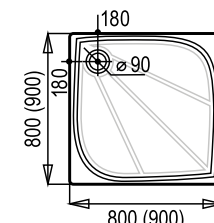

Tuš kadi iz litega marmorja

Obloga za otroško tuš kad (10 cm), LIMP80S, LIMP90S, LIMP100S, **47,59 €** ☺

Tuš kad, liti marmor, R550

80 x 80 x 3	LIMNEW80S	169,00 € ☺
90 x 90 x 3	LIMNEW90S	179,00 € ☺
90 x 90 x 3	LIMNEW90S500	199,00 € ☺
100 x 100 x 3	LIMNEW100S	299,00 € ☺

Tuš kad, liti marmor,

80 x 80 x 3	LIMNEW80Q	194,00 € ☺
90 x 90 x 3	LIMNEW90Q	194,00 € ☺
100 x 100 x 3	LIMNEW100Q	299,00 € ☺

LIMP (dimenzije), L/D **79,59 €** ☺

Tuš kad, liti marmor,

100x80x3	LIMNEW10080	219,00 € ☺
120x80x3	LIMNEW12080	259,00 € ☺
140x80 x3*	LIMNEW14080	319,00 € ☺
160x80x3*	LIMNEW16080	359,00 € ☺
100x90 x3	LIMNEW10090	259,00 € ☺
120x90x3	LIMNEW12090	299,00 € ☺
140x90x3*	LIMNEW14090**	359,00 € ☺
160x90x3*	LIMNEW16090**	399,00 € ☺

the front panel for this tray is not manufactured
the front panel for this tray is not manufactured

the front panel for this tray is not manufactured

the front panel for this tray is not manufactured