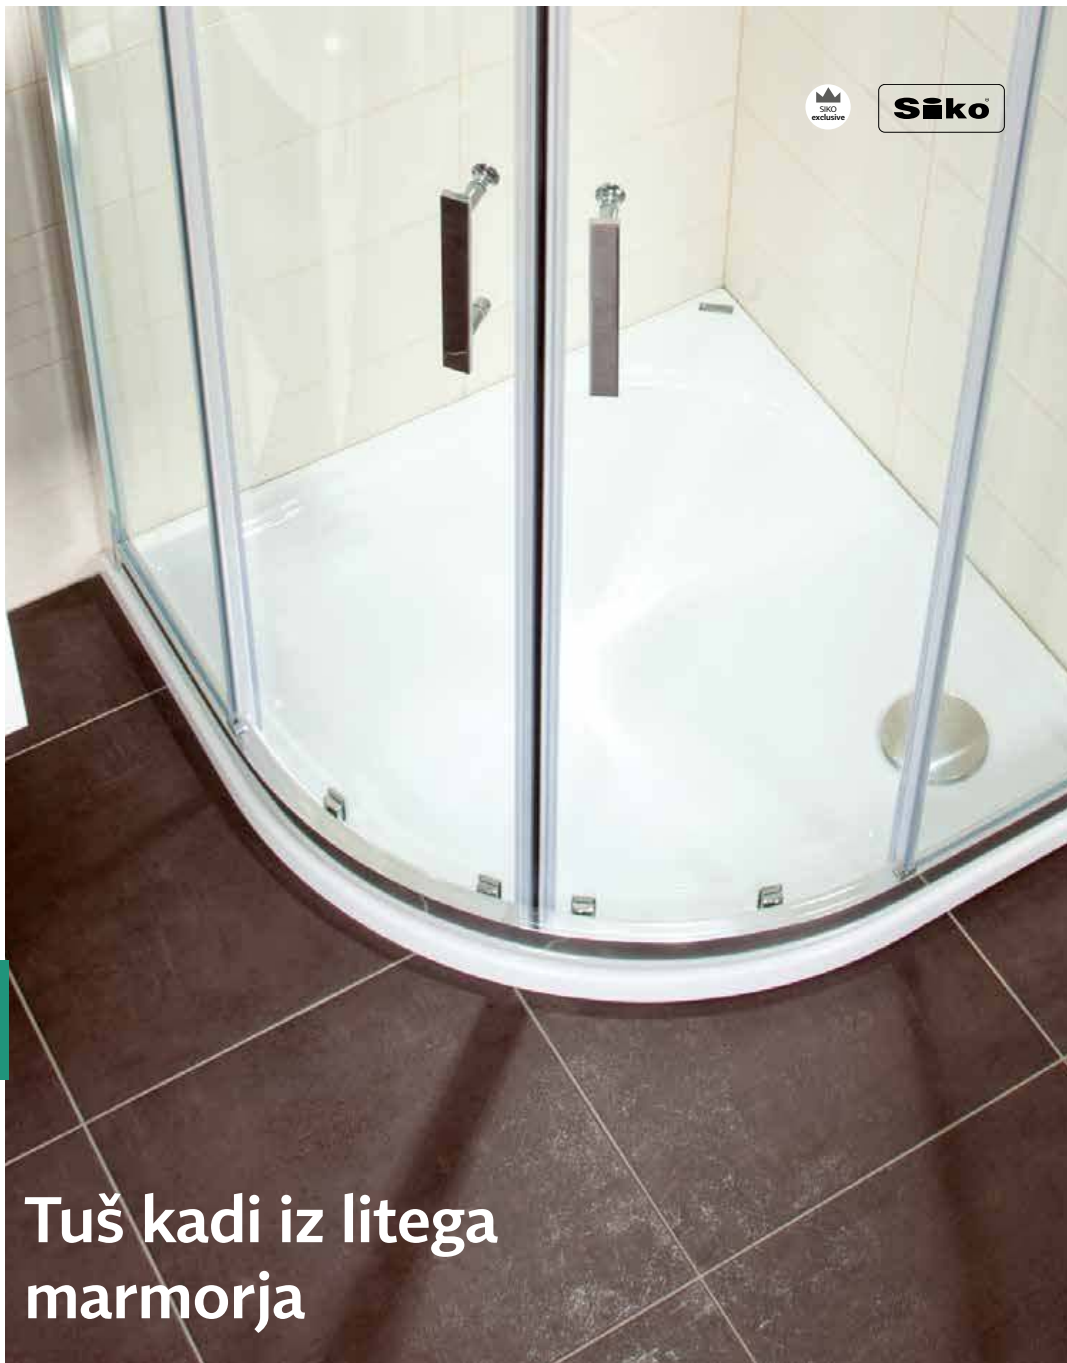

Tuš kadi iz litega marmorja

Obloga za otroško tuš kad (10 cm), LIMP80S, LIMP90S, LIMP100S, **47,59 €** ☺

Tuš kad, liti marmor, R550

80 x 80 x 3	LIMNEW80S	169,00 € ☺
90 x 90 x 3	LIMNEW90S	179,00 € ☺
90 x 90 x 3	LIMNEW90S500	199,00 € ☺
100 x 100 x 3	LIMNEW100S	299,00 € ☺

Tuš kad, liti marmor,

80 x 80 x 3	LIMNEW80Q	194,00 € ☺
90 x 90 x 3	LIMNEW90Q	194,00 € ☺
100 x 100 x 3	LIMNEW100Q	299,00 € ☺