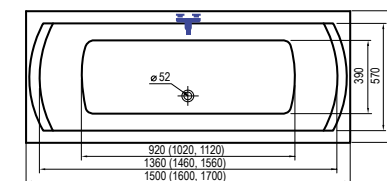

Cube Way Plus