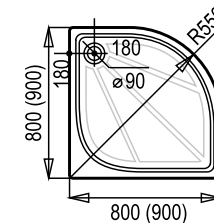

Tuš kadi iz litega marmorja

Obloga za otroško tuš kad (10 cm), LIMP80S, LIMP90S, LIMP100S, **47,59 €** ☺

Tuš kad, liti marmor, R550

80 x 80 x 3	LIMNEW80S	169,00 € ☺
90 x 90 x 3	LIMNEW90S	179,00 € ☺
90 x 90 x 3	LIMNEW90S500	199,00 € ☺
100 x 100 x 3	LIMNEW100S	299,00 € ☺

Tuš kad, liti marmor,

80 x 80 x 3	LIMNEW80Q	194,00 € ☺
90 x 90 x 3	LIMNEW90Q	194,00 € ☺
100 x 100 x 3	LIMNEW100Q	299,00 € ☺

LIMP (dimenzije), L/D **79,59 €** ☺

Tuš kad, liti marmor,

100x80x3	LIMNEW10080	219,00 € ☺
120x80x3	LIMNEW12080	259,00 € ☺
140x80 x3*	LIMNEW14080	319,00 € ☺
160x80x3*	LIMNEW16080	359,00 € ☺
100x90 x3	LIMNEW10090	259,00 € ☺
120x90x3	LIMNEW12090	299,00 € ☺
140x90x3*	LIMNEW14090**	359,00 € ☺
160x90x3*	LIMNEW16090**	399,00 € ☺

the front panel for this tray is not manufactured
the front panel for this tray is not manufactured

the front panel for this tray is not manufactured

the front panel for this tray is not manufactured