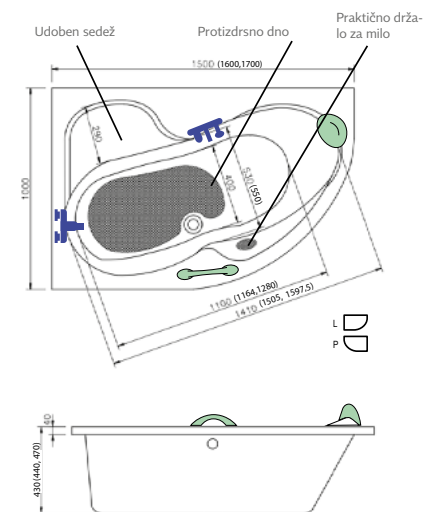

TT Cene za kad Laguna brez podnožja
NOHYLAGUNA, **23,99 €** ©

Dodatne informacije, vključno s tehničnimi, so vam na voljo na www.siko.eu.