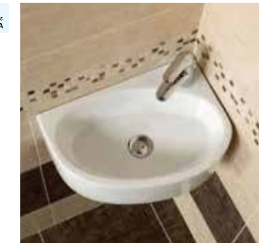

S-line Pro

S-line

umivalnik, odprtina za armaturo na sredini,
58.5 x 42.5 x 17 cm,
SIKOSSLPRO6042, **24,99 €** ©

umivalnik, odprtina za armaturo na sredini,
49.5 x 38.5 x 15 cm,
SIKOSSLPRO5038, **22,99 €** ©

WC deska,
T3550, **3,99 €** ©

WC kombi, talni,
37x67 x75 cm
stenski odtok
SIKOSSLPRO060, **87,69 €** ©

WC kombi, talni,
37x67 x75 cm
talni odtok
SIKOSSLPRO070, **87,69 €** ©

WC deska,
E3556, **4,39 €** ©

WC, viseči,
35.5x52 x37.5 cm
stenski odtok
SIKOSSLPRO010, **39,29 €** ©

Lesen umivalnik

nadpultni umivalnik, brez preliava, 43 x 43 x 15 cm, les, hrast
GA702, **279,00 €** ©

Mali umivalniki

GLACERA

Eur Multi
35 x 28 x 11.5 cm,
EUR913, **17,59 €** ©

Bigio, Glacera
45 x 24 x 13 cm,
BG4626, **51,99 €** ©

Bigio, Glacera
44 x 36 x 12.4 cm,
BG4638, **58,89 €** ©

Bigio, Glacera
50 x 25 x 14.4 cm,
BG5025L, **58,89 €** ©

Bigio, Glacera
50 x 25 x 14.4 cm,
BG5025P, **58,89 €** ©

Bigio, Glacera
42 x 29.5 x 13.5 cm,
BG4229, **55,19 €** ©

Bigio, Glacera
42 x 29.5 x 13.5 cm,
BG4229L, **55,19 €** ©

Nadpultni umivalniki

GLACERA

Vallone, Glacera
42 x 42 x 15.5 cm,
VA4242VN, **39,29 €** ©

Vallone, Glacera
49 x 30 x 13.3 cm,
VA4930, **79,99 €** ©

Vallone, Glacera
59 x 41 x 10 cm,
VA5941, **109,00 €** ©

Vallone, Glacera
65 x 46 x 14 cm,
VA6546, **149,00 €** ©

Vallone, Glacera
42.5 x 42.5 x 22.5 cm,
VA4242BP, **159,00 €** ©

Vallone, Glacera
58.5 x 38.5 x 14 cm,
VA5838, **139,00 €** ©

Vallone, Glacera
39.5 x 39.5 x 15 cm,
VA3939, **79,99 €** ©

Vallone, Glacera
46 x 46.5 x 10 cm,
VA4646, **69,00 €** ©