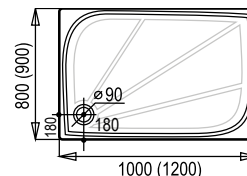

Tuš kadi iz litega marmorja

Obloga za otroško tuš kad (10 cm), LIMP80S, LIMP90S, LIMP100S, **47,59 €** ☺

Tuš kad, liti marmor, R550

80 x 80 x 3	LIMNEW80S	169,00 € ☺
90 x 90 x 3	LIMNEW90S	179,00 € ☺
90 x 90 x 3	LIMNEW90S500	199,00 € ☺
100 x 100 x 3	LIMNEW100S	299,00 € ☺

Tuš kad, liti marmor,

80 x 80 x 3	LIMNEW80Q	194,00 € ☺
90 x 90 x 3	LIMNEW90Q	194,00 € ☺
100 x 100 x 3	LIMNEW100Q	299,00 € ☺

LIMP (dimenzije), L/D **79,59 €** ☺

Tuš kad, liti marmor,

100x80x3	LIMNEW10080	219,00 € ☺
120x80x3	LIMNEW12080	259,00 € ☺
140x80 x3*	LIMNEW14080	319,00 € ☺
160x80x3*	LIMNEW16080	359,00 € ☺
100x90 x3	LIMNEW10090	259,00 € ☺
120x90x3	LIMNEW12090	299,00 € ☺
140x90x3*	LIMNEW14090**	359,00 € ☺
160x90x3*	LIMNEW16090**	399,00 € ☺

the front panel for this tray is not manufactured
the front panel for this tray is not manufactured

the front panel for this tray is not manufactured

the front panel for this tray is not manufactured