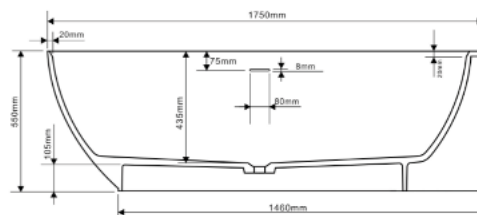

M Made from cast marble

Freestanding bathtub Nelly 175x82 cm
SAT marble left NEL1700L

L / P 350

175 x 82 x 55 cm, left	NEL1700L	white
175 x 82 x 55 cm, right	NEL1700P	white
82 x 175 x 55 cm, left	SATNEL1700LC	black
82 x 175 x 55 cm, right	SATNEL1700PC	black