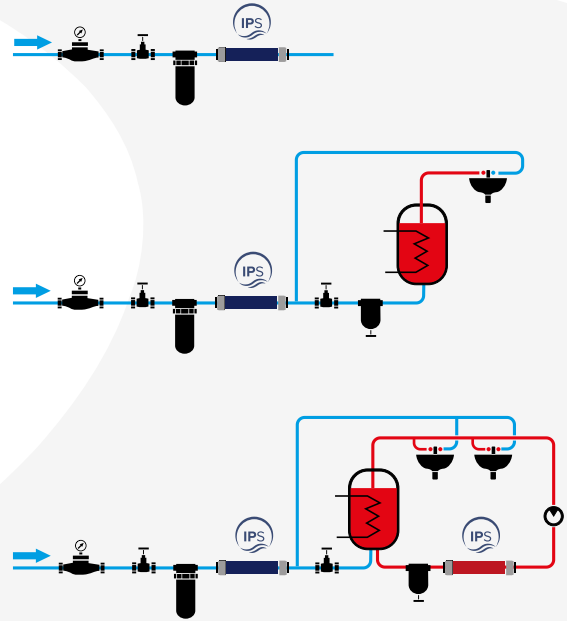

IPS KalyxX BlueLine

- Reduces creation of Limescale on water supply elements (pipework, valves, taps, shower heads, waterheating coils of home appliances) – efficiency of 76%.
- Reduce the amount of Escheria Coli bacteria up to 40% (thanks to silver electrodes).
- New Patented technology TGP® – Turbulent Galvanic Polarisation – no chemicals, no external energy.
- Suitable for cold (drinking) and hot water.
- NRL Certificate for direct permanent contact with drinking water.
- Health safety product – each part of IPS is made from material suitable for contact with drinking water.
- Safe product – Verified Hydraulic Properties.
- TSU test report about Pressure drop, Pressure resistance and Strength.
- Durable body (Stainless steel 1.4301) and internal parts – 2 years warranty, works at least 10 year without any maintenance.

Pressure loss IPS KalyxX BlueLine