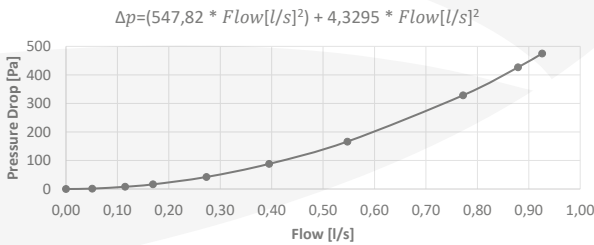

- **Connection:** Female NPT/G x Female NPT/G
- **Patented Discs Composition**
- **Maximum Flowrate:** up to 7 m³/h*
- **Material:** Stainless Steel
- **Pipe Type:** Copper, CPVC, PVC, PEX
- **Maximum Pressure Drops:** 43 Pa – 692 Pa*
- **Operating Temperature (inlet):** 0 °C to 95 °C
(Optimal temperature for maximum efficiency Min/Max (inlet): 0 °C to 60 °C)

Pressure loss IPS KalyxX RedLine

Technical parameters

IPS KalyxX Model	Connection	Diameter (mm)	Length (mm)	Weight (g)	Max Pressure (Bar / MPa)	Max Flow (m³/hod)	Pressure Drop at Max Flow (mBar / Pa)
RedLine 1/2" IPSKXRG12	G 1/2" (female)	Ø50	245	910	10 / 1	1	0,4416 / 44,16
RedLine 3/4" IPSKXRG34	G 3/4" (female)	Ø50	245	890	10 / 1	3,2	4,38 / 437,78
RedLine 1" IPSKXRG1	G 1" (female)	Ø50	251	930	10 / 1	4	6,92 / 692,03
RedLine 5/4" IPSKXRG54	G 5/4" (female)	Ø50	480	2 400	10 / 1	5	13,84 / 1 384,06
RedLine 6/4" IPSKXRG64	G 6/4" (female)	Ø50	480	2 500	10 / 1	7	13,84 / 1 384,06