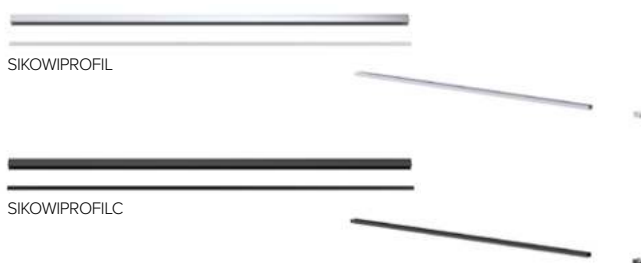

Walk-in

3 Mounting system - Profile / Hinges / Special profile for accessories

3a Profile - Side profile 2 m + bottom bar 1.6 m + mounting package

Profile set for Walk-in	
chrome profile	SIKOWIPROFIL
black profile	SIKOWIPROFILC