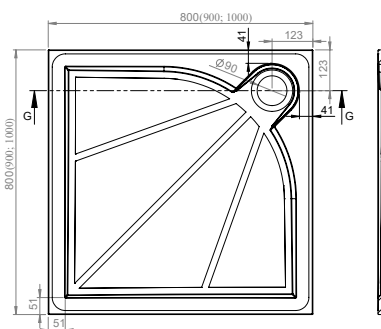

Shower tray cast marble

100 x 80 x 3	SIKOLIMCC10080
100 x 90 x 3	SIKOLIMCC10090
120 x 80 x 3	SIKOLIMCC12080
120 x 90 x 3	SIKOLIMCC12090
140 x 80 x 3	SIKOLIMCC14080
140 x 90 x 3	SIKOLIMCC14090

Panel for square bath SAT Limcc acrylic
100 x (80 + 90 cm)
120 x (80 + 90 cm)
140 x (80 + 90 cm)
SIKOLIMCCP8090Q
SIKOLIMCCP140Q

**Pack includes tray + corner cap
+ feet + ESLIM90 siphon**