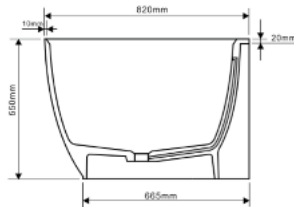

M Made from cast marble

Freestanding bath tub Zita 170x88 cm
SAT cast marble ZI1700

330

170 x 88 x 56 cm ZI1700

M Made from cast marble

Freestanding bath tub Evelyn 172x87 cm
SAT marble EVE1700

172 x 87 x 63,5 cm EVE1700