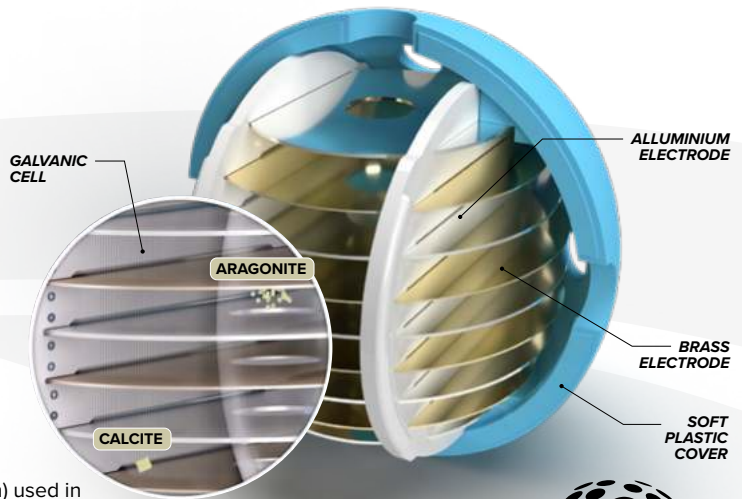

Modern storage space

- Storage space 30 000 m²
- 100 000 pallet places
- 50 trucks every day

LIXIL

RAVAK

VitrA

Ion Polarization System

The physical-galvanic water treatment

A new revolutionary system for preventing limescale and removing existing limescale from water heaters, pipes, mixers, showers and all equipment through which water flows with certified efficiency up to 76%. IPS use energy of spinning water and electrodes creating a galvanic potential 0.8 – 1.0 V.

How the IPS works

IPS effectively prevents the formation of solid sediments and corrosion in cold and hot water appliances. IPS is a flow-through body with inside placed turbine-shaped electrodes of two different electrically conductive materials. The electrode design is patent-protected (TGP® – Turbulent Galvanic Polarization) and generates a swirling water flow, causing a change in the structure of the minerals.

IPS WashBall is a flow-through body with inside placed turbine-shaped electrodes of two different electrically conductive materials. The electrode design is patent-protected (TGP® - turbulent galvanic polarization) and generates a swirling water flow, causing a change in the structure of the minerals.