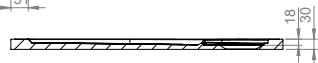

Cast marble trays with covered waste

Shower tray cast marble R 550

80 x 80 x 3	SIKOLIMCC80S
90 x 90 x 3	SIKOLIMCC90S
100 x 100 x 3	SIKOLIMCC100S

Panel for quarter-round bath
SAT Limcc acrylic
SIKOLIMCCPS

**Pack includes tray + corner cap
+ feet + ESLIM90 siphon**

Shower tray cast marble

80 x 80 x 3	SIKOLIMCC80Q
90 x 90 x 3	SIKOLIMCC90Q
100 x 100 x 3	SIKOLIMCC100Q

Panel for square bath SAT Limcc acrylic
80 + 90 cm
SIKOLIMCCP8090Q
100 cm
SIKOLIMCCP100Q

**Pack includes tray + corner cap
+ feet + ESLIM90 siphon**

Shower tray cast marble

100 x 80 x 3	SIKOLIMCC10080
100 x 90 x 3	SIKOLIMCC10090
120 x 80 x 3	SIKOLIMCC12080
120 x 90 x 3	SIKOLIMCC12090
140 x 80 x 3	SIKOLIMCC14080
140 x 90 x 3	SIKOLIMCC14090

Panel for square bath SAT Limcc acrylic
100 x (80 + 90 cm)
120 x (80 + 90 cm)
140 x (80 + 90 cm)
SIKOLIMCCP8090Q
SIKOLIMCCP140Q

**Pack includes tray + corner cap
+ feet + ESLIM90 siphon**