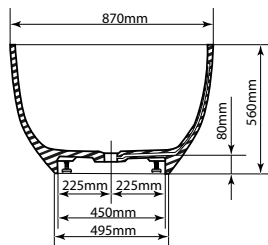

M Made from cast marble

Freestanding bath tub Zita 170x88 cm
SAT cast marble ZI1700

330

170 x 88 x 56 cm ZI1700

M Made from cast marble

Freestanding bath tub Evelyn 172x87 cm
SAT marble EVE1700

172 x 87 x 63,5 cm EVE1700