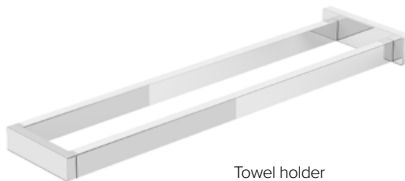

Soap dispenser
chrome/milk glass
SATDSIMS99