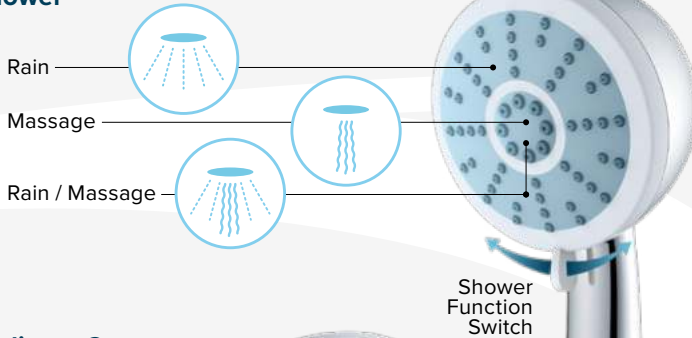

Pedicure Shower

Functions

Shower

Available four types of stone: rough, ordinary, medium and fine. Ordinary stone is included. Spare stones in the desired roughness can be purchased separately.