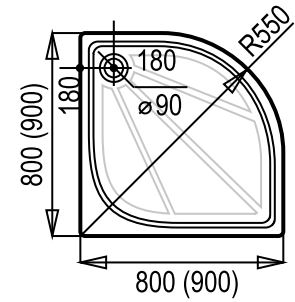

**Pack includes tray + corner cap
+ feet + ESLIM90 siphon**

Cast marble trays

Cast marble trays

Shower tray panel (10 cm)
LIMP80S, LIMP90S, LIMP100S

Shower tray cast marble R 550

80 x 80 x 3	LIMNEW80S
90 x 90 x 3	LIMNEW90S
90 x 90 x 3	LIMNEW90S500
100 x 100 x 3	LIMNEW100S

Including legs,
without siphon \varnothing 90 mm
Recommended:
(E484CR90, ESLIMCR90, ETURTB090)

Shower tray panel (10 cm)
LIMP80Q, LIMP90Q, LIP100Q,

Shower tray cast marble

80 x 80 x 3	LIMNEW80Q
90 x 90 x 3	LIMNEW90Q
100 x 100 x 3	LIMNEW100Q