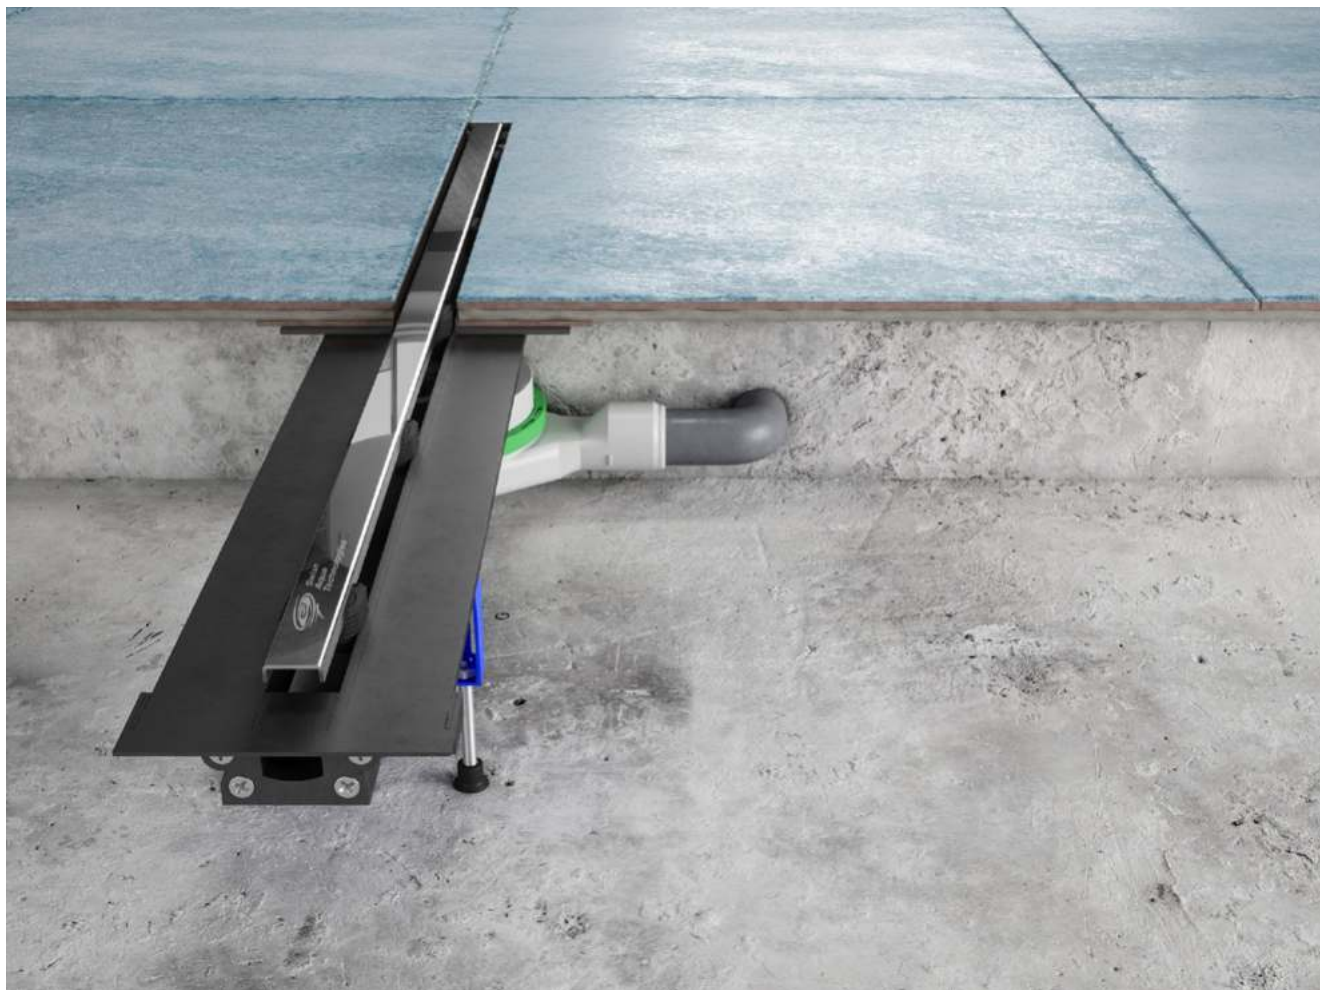

Series
Anti
Technology

Shortenable shower trough

Shower trough SAT Flexi 100 cm
polished stainless steel
SATAZ100ZL

Shower tray SAT Flexi 100
cm brushed stainless steel
SATAZ100ZM

Shortenable length 30-100 cm.
Including grate, siphon and strainer.
Freely rotating siphon with drain DN 40 and 50.
Adjustable height according to the floor thickness.
Easy and fast installation.