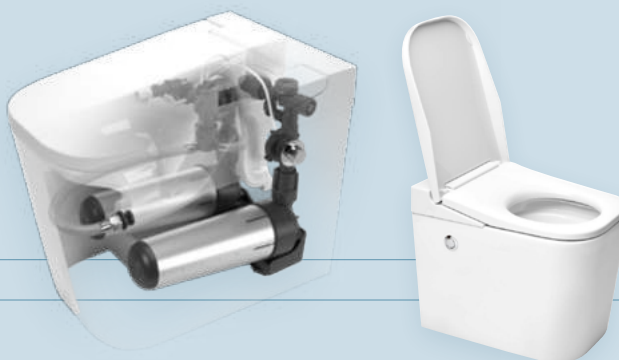

Optim Flush System

20-21

Optim Flush System

OFS Toilet

20

21

Water Care System

22-23

Wellness Shower