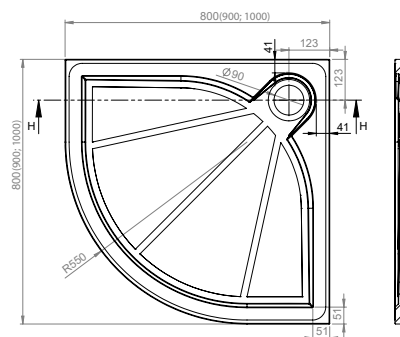

Shower tray cast marble

80 x 80 x 3	SIKOLIMCC80Q
90 x 90 x 3	SIKOLIMCC90Q
100 x 100 x 3	SIKOLIMCC100Q

Panel for square bath SAT Limcc acrylic
80 + 90 cm
SIKOLIMCCP8090Q
100 cm
SIKOLIMCCP100Q

**Pack includes tray + corner cap
+ feet + ESLIM90 siphon**