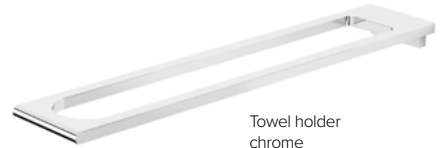

Evolution R

Taps

Shower systems

Bathtubs

Shower enclosures

Washbasins and toilets

Bathroom accessories

Towel holder
chrome
SATDEVOR60