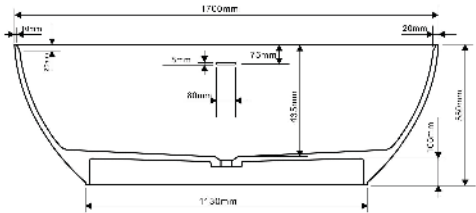

M Made from cast marble

Freestanding bath tub Zita 170x88 cm
SAT cast marble ZI1700

330

170 x 88 x 56 cm ZI1700

M Made from cast marble

Freestanding bath tub Evelyn 172x87 cm
SAT marble EVE1700

172 x 87 x 63,5 cm EVE1700