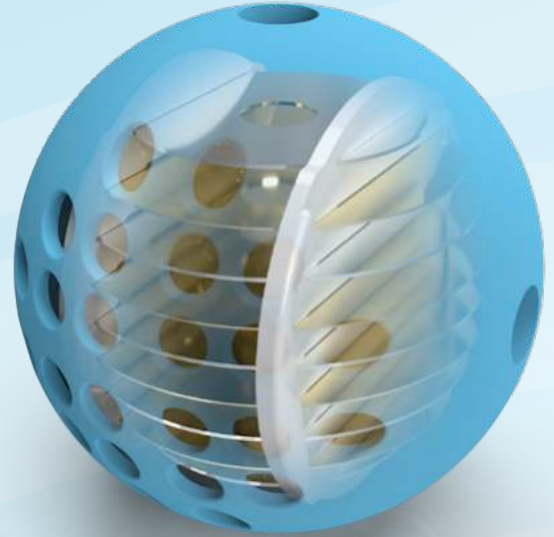

IPS WashBall

Effectively prevents corrosion
and limescale creation

- Protects appliances from limescale.
- Easy to use, no chemical softeners.
- No maintenance required.

- **LIMESCALE PROTECTION**
- **WATER SAVING**
- **HIGHER WASHING EFFICIENCY**
- **MONEY SAVING**
- **ENVIRONMENT FRIENDLY**

1. For using in:
2. **WASHING MACHINES**
   - **DISHWASHERS**
   - **TOILET TANKS**

PATENT
PROTECTED