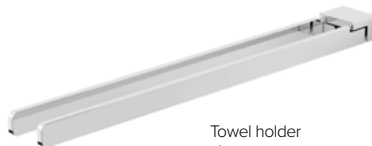

Toilet paper holder
chrome
SATDEVOS26

Towel holder
chrome
SATDEVOS07

Towel holder
chrome
SATDEVOS23

Towel holder
chrome
SATDEVOS19

Towel holder
chrome
SATDEVOS23

Taps

Shower systems

Bathtubs