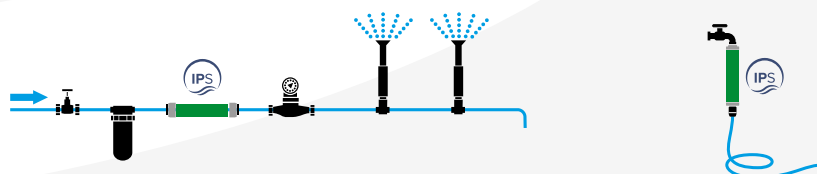

Technical parameters

IPS KalyxX Model	Connection	Diameter (mm)	Length (mm)	Weight (g)	Max Pressure (Bar / MPa)	Max Flow (m³/hod)	Pressure Drop at Max Flow (mBar / Pa)
GreenLine3/4" IPSKXGG34	G 3/4" (female) Garden Hose Quick Connector	Ø50	255	830	10 / 1	1,5	0,3 / 30

IPS KalyxX GreenLine G3/4"
IPSKXGG34