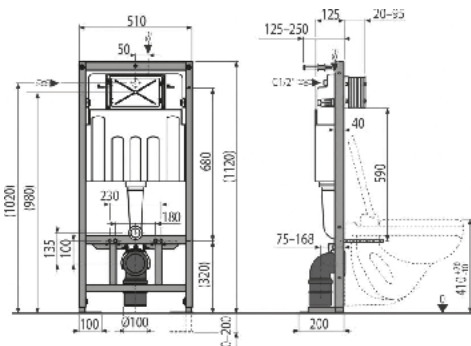

Flush plates