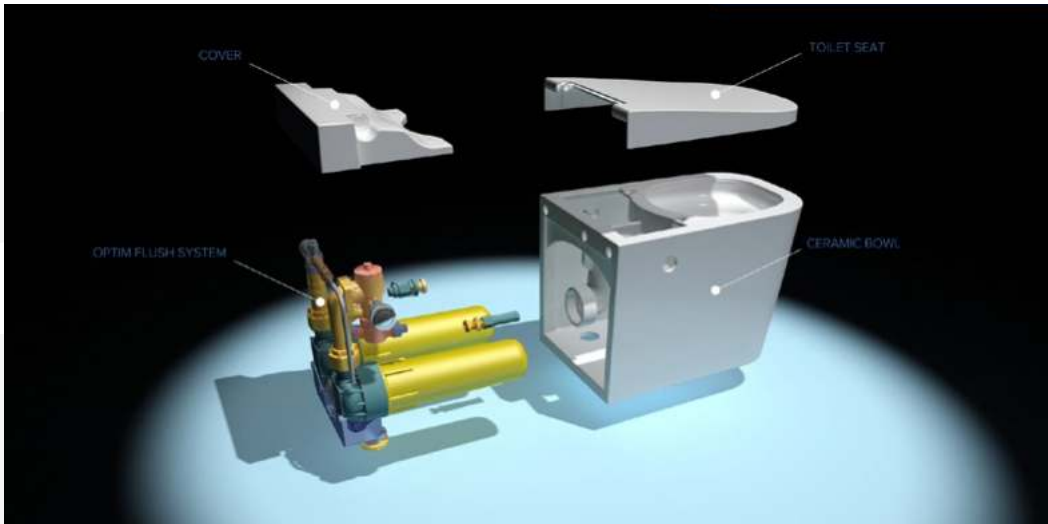

OptimFlush System