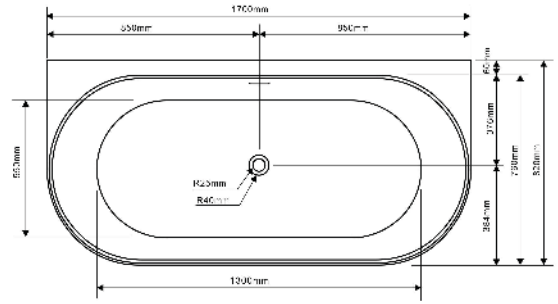

M Made from cast marble

Freestanding bath tub Zita 170x88 cm
SAT cast marble ZI1700

330

170 x 88 x 56 cm ZI1700

M Made from cast marble

Freestanding bath tub Evelyn 172x87 cm
SAT marble EVE1700

172 x 87 x 63,5 cm EVE1700