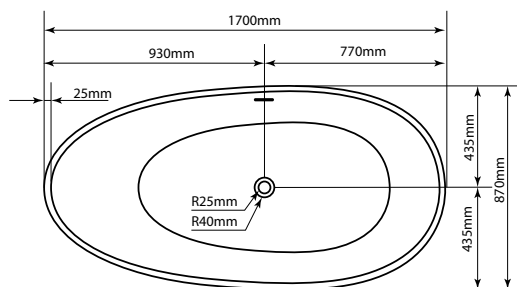

M Made from cast marble

Freestanding bath tub Zita 170x88 cm
SAT cast marble ZI1700

330

170 x 88 x 56 cm ZI1700

M Made from cast marble

Freestanding bath tub Evelyn 172x87 cm
SAT marble EVE1700

172 x 87 x 63,5 cm EVE1700