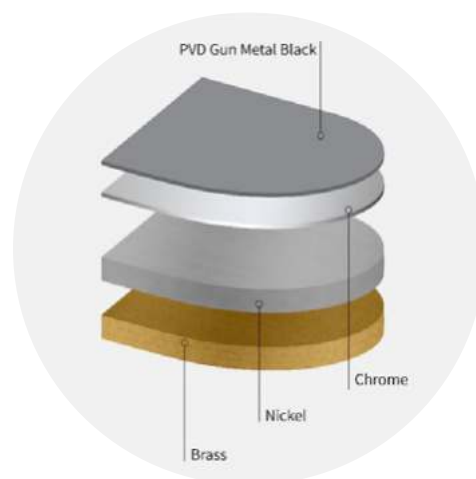

Shower hose
SAT PVD Gun Metal
SATBSPDA