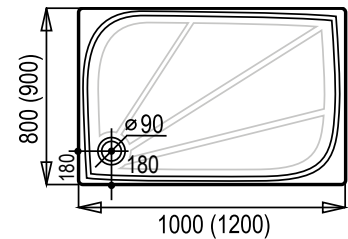

Taps

Shower systems

Bathtubs

Shower enclosures

Washbasins and toilets

Bathroom accessories