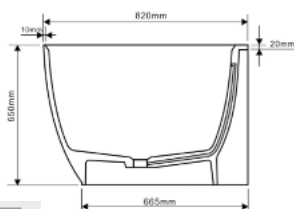

M Made from cast marble

Freestanding bathtub Nelly 175x82 cm
SAT marble left NEL1700L

L / P 350

175 x 82 x 55 cm, left	NEL1700L	white
175 x 82 x 55 cm, right	NEL1700P	white
82 x 175 x 55 cm, left	SATNEL1700LC	black
82 x 175 x 55 cm, right	SATNEL1700PC	black