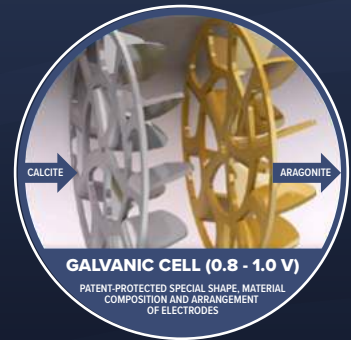

Modern storage space

- Storage space 30 000 m²
- 100 000 pallet places
- 50 trucks every day

LIXIL

RAVAK

VitrA

Ion Polarization System

The physical-galvanic water treatment

A new revolutionary system for preventing limescale and removing existing limescale from water heaters, pipes, mixers, showers and all equipment through which water flows with certified efficiency up to 76%. IPS use energy of spinning water and electrodes creating a galvanic potential 0.8 – 1.0 V.

PATENT PROTECTED

Ion Polarization System

effective protection against corrosion and scale formation

Ion Polarization System (IPS) is designed for the physical-galvanic water treatment for households, public buildings and industrial plants. IPS is suitable for new pipelines for prevention, but also for the old ones, where it gradually removes existing deposits.

How the IPS works

IPS effectively prevents the formation of solid sediments and corrosion in cold and hot water appliances. IPS is a flow-through body with inside placed turbine-shaped electrodes of two different electrically conductive materials. The electrode design is patent-protected (TGP® – Turbulent Galvanic Polarization) and generates a swirling water flow, causing a change in the structure of the minerals.