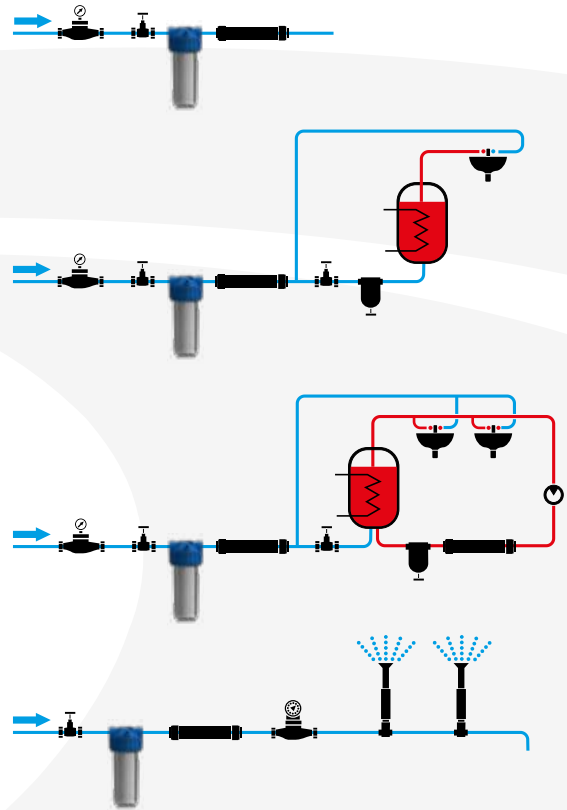

The head is fitted with brass 1" water inlet and outlet connections and a pressure relief valve to relieve pressure when the filter cartridge is replaced. O-ring for maximum impermeability.

Compatible with the vast majority of filter types on the market.

*Home filter is designed for
domestic and commercial use.*

Maximum
operating pressure
8 bar

Minimum operating / Maximum working temperature
2 °C / 46 °C

Home Filter

Specifications:

Maximum operating pressure: 8 bar
 Minimum operating temperature: 2 °C
 Maximum working temperature: 46 °C
 Dimensions: 32 x 10 cm

Package contains:

Filter body, mounting brackets, wrench.

			
Home Filter	SATHF1	SATHF12	SATHF34
Connection	1"	1/2"	3/4"

					
Filter Insert	SATCPP1010MA	SATCPP105MA	SATCPC1010M	SATCPC105M	SATUDF10A
Filtration	dirt 10 µm	dirt 5 µm	dirt / taste 10 µm	dirt / taste 5 µm	chlorine