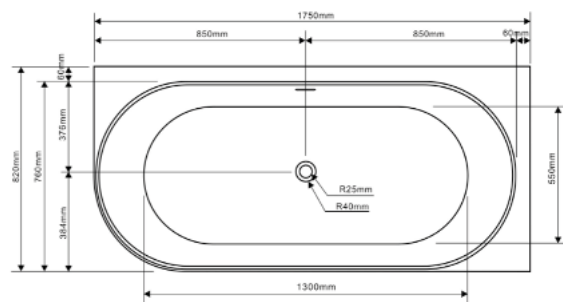

M Made from cast marble

Freestanding bathtub Nelly 175x82 cm
SAT marble left NEL1700L

L / P 350

175 x 82 x 55 cm, left	NEL1700L	white
175 x 82 x 55 cm, right	NEL1700P	white
82 x 175 x 55 cm, left	SATNEL1700LC	black
82 x 175 x 55 cm, right	SATNEL1700PC	black