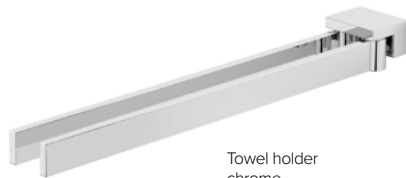

Towel holder
chrome
SATDSIMS07

Towel holder
chrome
SATDSIMS19