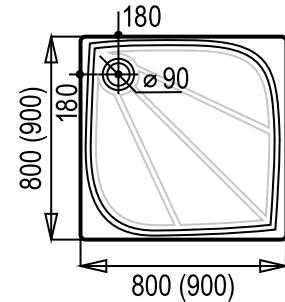

Including legs,
without siphon \varnothing 90 mm
Recommended:
(E484CR90, ESLIMCR90, ETURTB090)

Shower tray panel (10 cm)
LIMP80Q, LIMP90Q, LIP100Q,

Shower tray cast marble

80 x 80 x 3	LIMNEW80Q
90 x 90 x 3	LIMNEW90Q
100 x 100 x 3	LIMNEW100Q

Shower tray
without siphon \varnothing 90 mm
Recommended:
(E484CR90, ESLIMCR90, ETURTB090)

shower tray panel (10 cm)
LIMP (dimensions) L/P ⑥

Shower tray cast marble

100 x 80 x 3	LIMNEW10080	
120 x 80 x 3	LIMNEW12080	
140 x 80 x 3*	LIMNEW14080	the facing panel for this tray is not made
160 x 80 x 3*	LIMNEW16080	the facing panel for this tray is not made
100 x 90 x 3	LIMNEW10090	
120 x 90 x 3	LIMNEW12090	
140 x 90 x 3*	LIMNEW14090**	the facing panel for this tray is not made
160 x 90 x 3*	LIMNEW16090**	the facing panel for this tray is not made