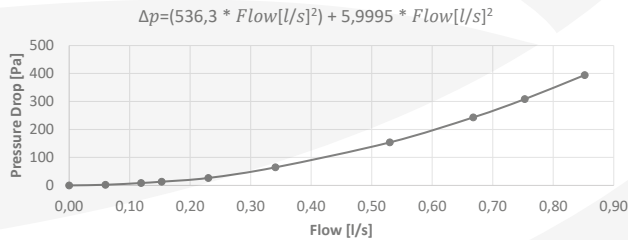

- **Connection:** Female NPT/G x Female NPT/G
- **Patented Discs Composition**
- **Maximum Flowrate:** up to 7 m³/h*
- **Material:** Stainless Steel
- **Pipe Type:** Copper, CPVC, PVC, PEX
- **Maximum Pressure Drops:** 43 Pa – 692 Pa*
- **Operating Temperature (inlet):** 0 °C to 95 °C
(Optimal temperature for maximum efficiency Min/Max (inlet): 0 °C to 60 °C)

Pressure loss IPS KalyxX BlueLine

Technical parameters

IPS KalyxX Model	Connection	Diameter (mm)	Length (mm)	Weight (g)	Max Pressure (Bar / MPa)	Max Flow (m³/hod)	Pressure Drop at Max Flow (mBar / Pa)
BlueLine 1/2" IPSKXBG12	G 1/2" (female)	Ø50	245	910	10 / 1	1	0,4405 / 43,05
BlueLine 3/4" IPSKXBG34	G 3/4" (female)	Ø50	245	890	10 / 1	3,2	4,29 / 429,08
BlueLine 1" IPSKXBG1	G 1" (female)	Ø50	251	930	10 / 1	4	6,68 / 668,76
BlueLine 5/4" IPSKXBG54	G 5/4" (female)	Ø50	480	2 400	10 / 1	5	13,36 / 1 337,52
BlueLine 6/4" IPSKXBG64	G 6/4" (female)	Ø50	480	2 500	10 / 1	7	13,36 / 1 337,52