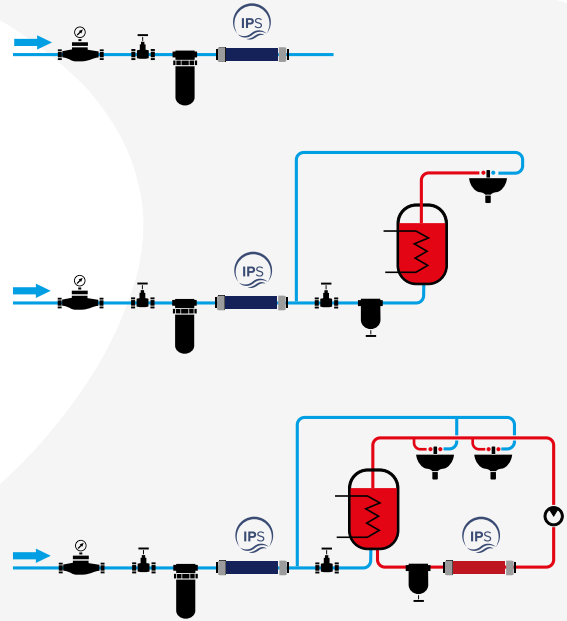

IPS KalyxX RedLine

- Reduces creation of limescale on water supply elements (pipework, valves, taps, shower heads, waterheating coils of home appliances) – efficiency of 76%.
- New Patented technology TGP® – Turbulent Galvanic Polarisation – no chemicals, no external energy.
- Suitable for cold (drinking) and hot water.
- NRL Certificate for direct permanent contact with drinking water.
- Health safety product – each part of IPS is made from material suitable for contact with drinking water.
- Safe product – Verified Hydraulic Properties.
- TSU test report about Pressure drop, Pressure resistance and Strength.
- Durable body (Stainless steel 1.4301) and internal parts – 2 years warranty, works at least 10 year without any maintenance.

Pressure loss IPS KalyxX RedLine