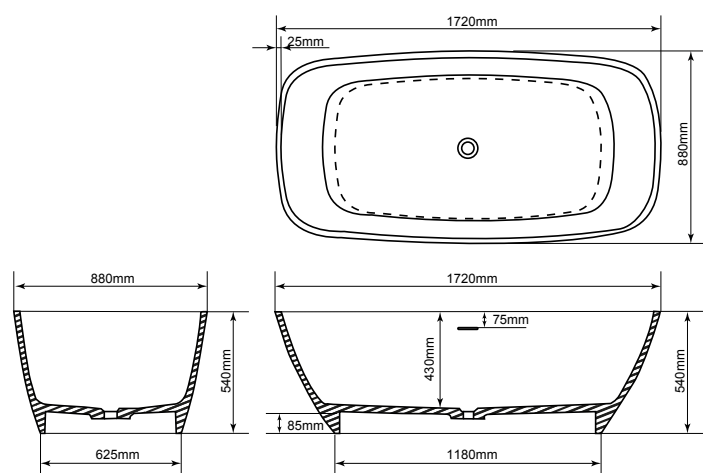

M Made from cast marble

Freestanding bath tub Zita 170x88 cm
SAT cast marble ZI1700

330

170 x 88 x 56 cm ZI1700

M Made from cast marble

Freestanding bath tub Evelyn 172x87 cm
SAT marble EVE1700

172 x 87 x 63,5 cm EVE1700