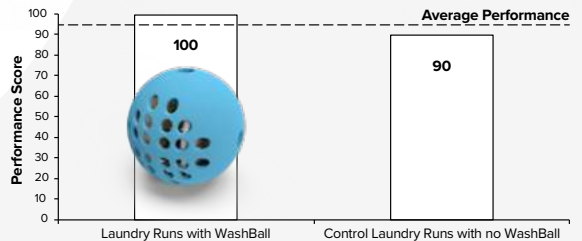

Benchmark Results

IPS WashBall Results, December 10, 2019

CTQ Metric Metric Weighting Which is Better?	Soil Removal Performance					
	20%	20%	20%	20%	20%	0%
	Higher	Higher	Higher	Higher	Higher	Data
Sample	Soil Removal - Red Wine (% Cleaning Eff.)	Soil Removal - Cocoa (% Cleaning Eff.)	Soil Removal - Blood (% Cleaning Eff.)	Soil Removal - Carbon (% Cleaning Eff.)	Soil Removal - Sebum (% Cleaning Eff.)	Soil Removal - Control (% Cleaning Eff.)
Control Laundry Runs with no WashBall	34%	20%	17%	13%	35%	100%
Laundry Runs with WashBall	34%	26%	19%	15%	38%	100%
Metric Average	34%	23%	18%	14%	36%	100%
Sample Size	3 Loads - 4 Samples per Load	3 Loads - 4 Samples per Load	3 Loads - 4 Samples per Load	3 Loads - 4 Samples per Load	3 Loads - 4 Samples per Load	3 Loads - 4 Samples per Load

Best Performer per test

Amazon customer review

Client d'Amazon

★★★★★ Super produit

Commenté en France le 27 mai 2021

Achat vérifié

J'ai une eau très dure.

Et les photos parlent d'elles-mêmes.

Je suis très écolo dans ma machine je ne mets qu'une lessive que je fais et du vinaigre, mais ma machine était toujours pleine de tartre.

En 3 machines avec la boule le résultat est vraiment visible.

Je suis très satisfaite 😊😊😊😊😊😊