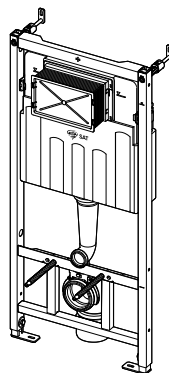

Pre-wall installation system for dry build up (plasterboard)
SATAMSK 128,30€