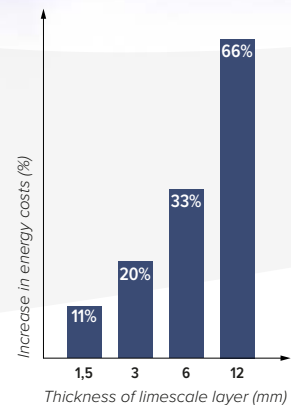

- Changes hard calcite to soft aragonite.
- Reduces the need to de-scale tankless heaters, mixers, showers.
- Doesn't restrict household water pressure.
- Connects directly to copper, CPVC or PVC pipe.
- Adapts easily for PEX and other pipe types.
- Environmentally friendly and chemical-free.
- No electricity required.
- Easy-to-install and maintenance-free.
- Extends the life and efficiency of new and existing water heaters, mixers, showers, etc.
- Certified for long-term contact with drinking water.