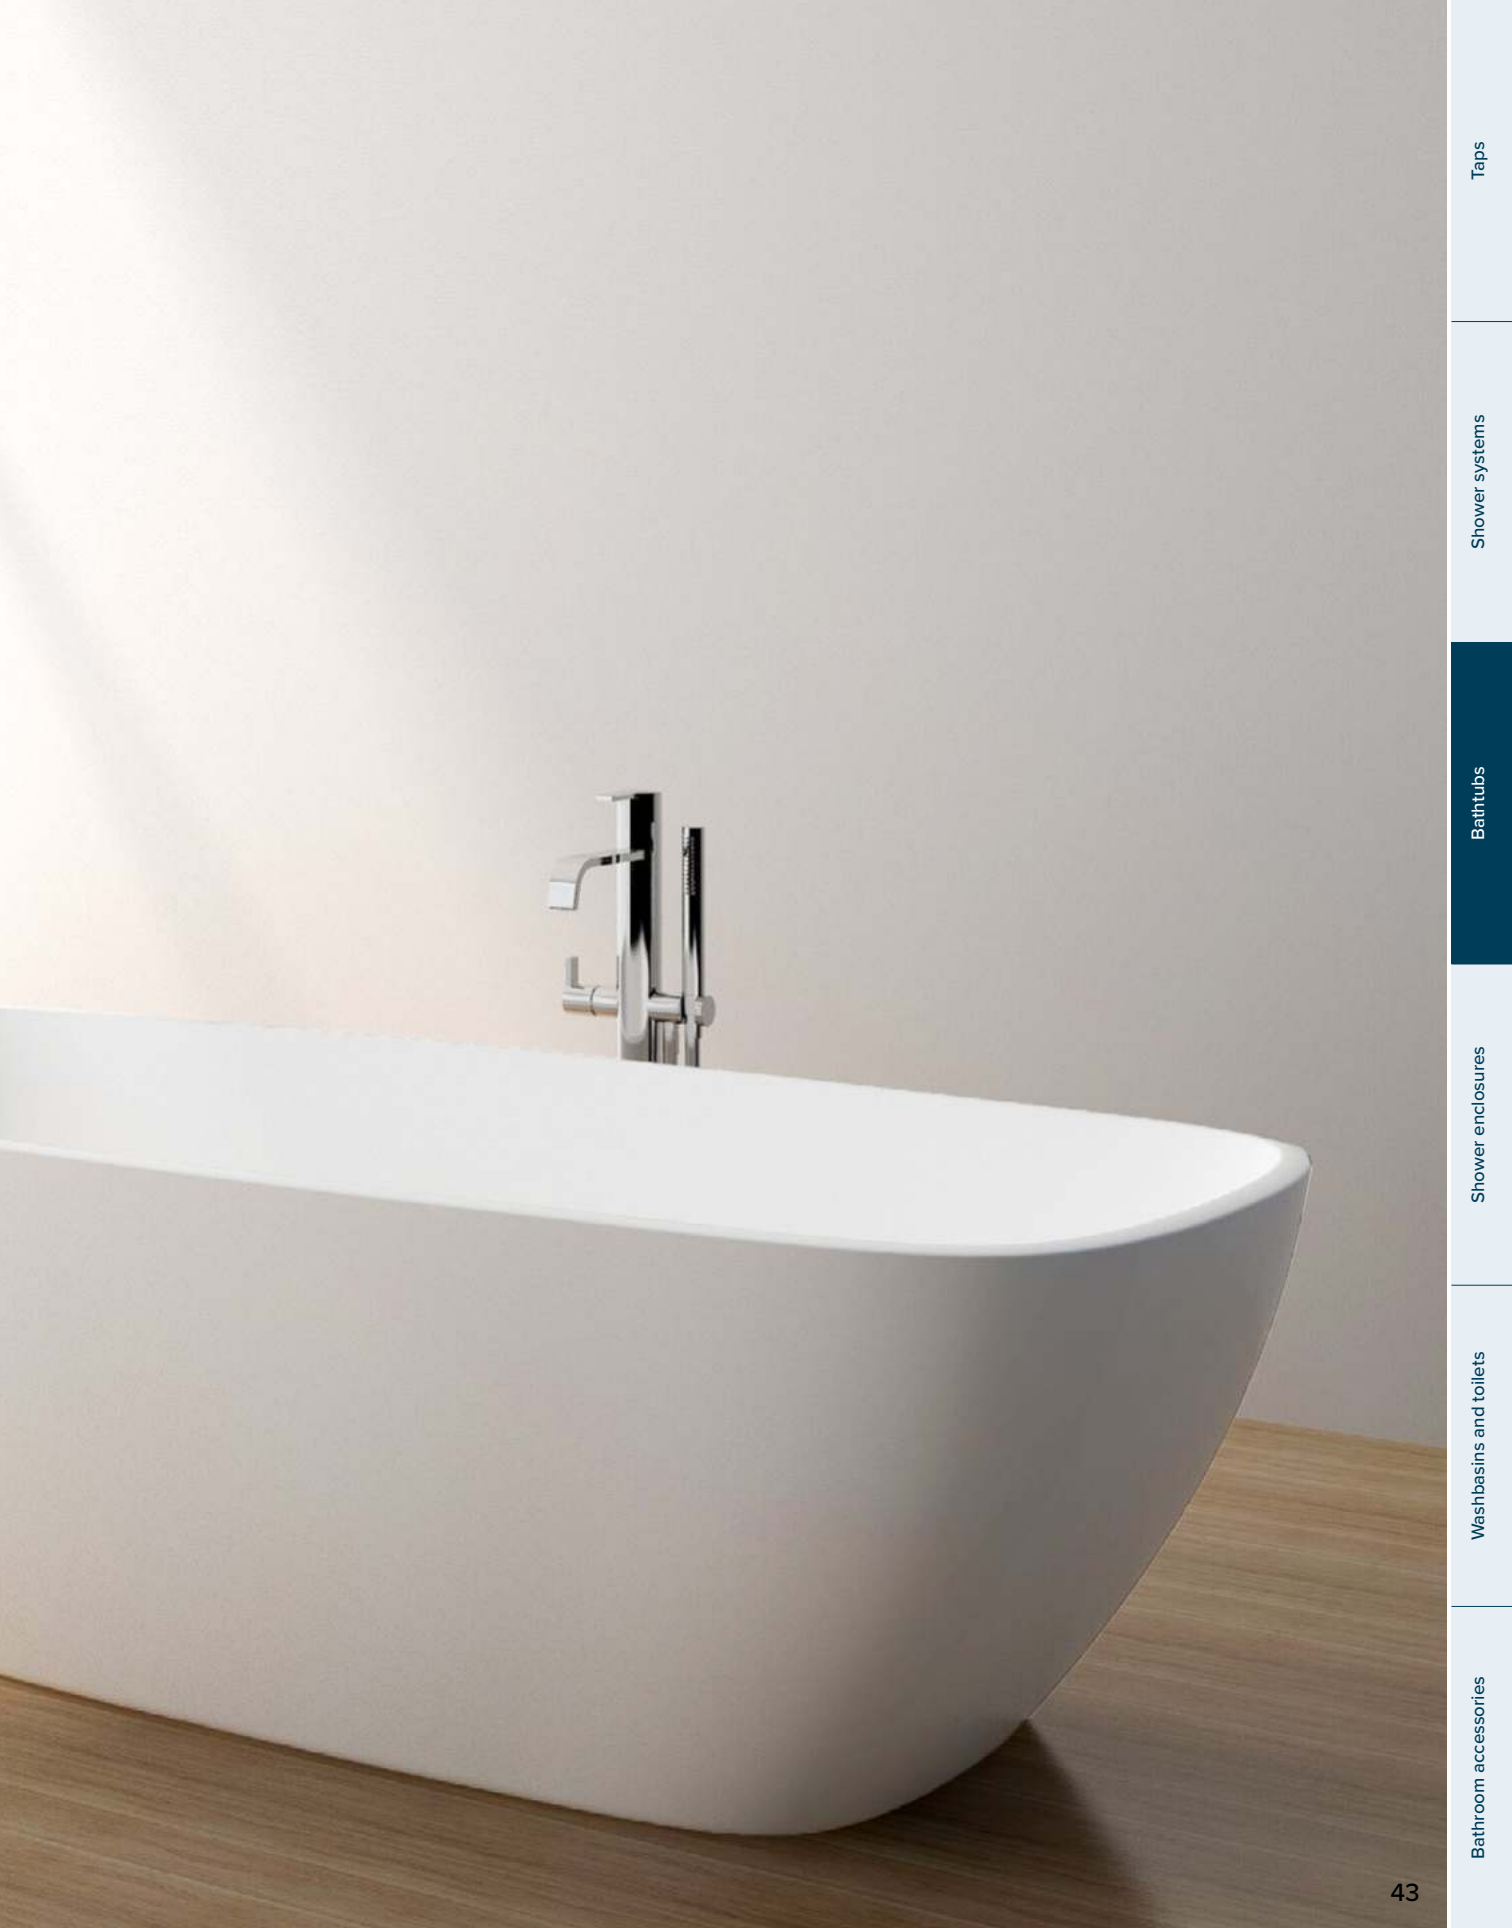

Shower systems

Without mixer (connect to an existing mixer)

Shower system SAT
without mixer white/chrome
SATPIPET

Shower system SAT
without mixer white/chrome
SATPIPET

Shower set SAT
with shelf white/chrome
SATSSP31

Hand shower:

1 function

2 functions

3 functions

4 functions

5 functions

Thermostatic mixer

Adjustable height

Rotatability
(can be rotated sideways)

Bathtubs

Bathtub Fusion

150x70x41 cm	SIKOV150
160x70x41 cm	SIKOV160
170x70x41 cm	SIKOV170

Cover panels

150x70x41 cm	RP1500
160x70x41 cm	RP1600
170x70x41 cm	RP1700

We recommend combining with bath screens (pg 50 - 53)

Cast acrylate

SURPRISINGLY LARGE INTERIOR

- Slim hems and a greater slope of the side walls give the bathtub a large interior space for a pleasant bath.

COMFORTABLE AND SAFE SHOWERING

- The wide interior space, flat bottom and the addition of a bath screen guarantee a safe shower while standing.