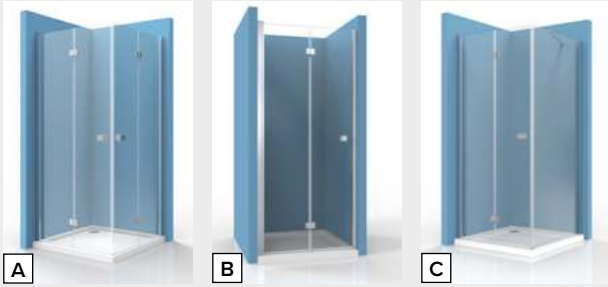

Side screen for shower doors (SIKOTEXD, SIKOTEXL, SIKOTEXP)

chrome profile transparent glass (T)

cm	mm		
80x195	6	✓	SIKOSTENATEXD80
90x195	6	✓	SIKOSTENATEXD90
100x195	6	✓	SIKOSTENATEXD100

Hand-rails for Tex shower stall / Wall-integrated profile

handle 1, chrome	SIKOMADLO1
handle 2, chrome	SIKOMADLO2
handle 3, chrome	SIKOMADLO3
extension profile 30 mm	NDEXROZP

Folding shower door

Possible combinations of shower doors

- A** combination of two doors SIKOSK ** + SIKOSK ** you get a square or a rectangle (eg 90x90, 100x80 etc)
- B** when using a door into a niche, a special profile is required SIKOPROFILSK + SIKOSK**
- C** combination of shower doors and fixed walls SIKOSTENASK** + SIKOSK**