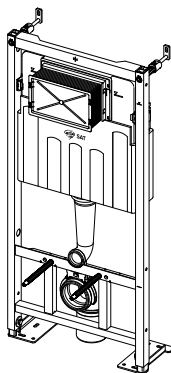

- Dual flush independently adjustable with hygienic reserve
- Compatible with all ALCA flush plates
- The construction of polystyrene insulation prevents condensation forming on the surface of the tank and dampens the vibrations from the tank into the building structure
- The frame allows the anchoring to a separate sufficiently strong plasterboard partition, in front of the bearing wall
- The service opening cover simplifies assembly and prevents the penetration of moisture and impurities
- Frame material: powder-coated metal
- Installation depth adjustable from 20–95 mm
- Suitable for installation of remote or sensor flushing
- Possibility of tilting the cistern for easy installation in wooden construction buildings or mobile cells
- The cistern is made of one piece, thus ensuring 100% impermeability
- The installed module is covered with a plasterboard panel and there is no need for any additional fixing or anchoring elements
- Adjustable anchor feet and a spring-lock system, with a range of 0–200 mm
- Dispenser for WC cistern tablets included
- Sliding rail holder for the waste connector can be set to eight positions between 0–93 mm
- Prepared for connecting a bracket with a DG 1/2" conversion for bidet seats and sprays
- Water supply from the rear/top
- Angle valve with the ability to connect to the Mepla piping system
- Maintenance work without using any tools
- Installation depth 125 mm
- Visible marks for both leveling and the centerline
- Cistern hinges made of two-component material insulate the transmission of vibrations from buildings

Pre-wall installation system for dry build up (plasterboard)
SATAMS 128,30€