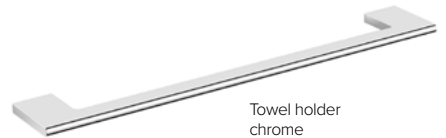

Towel holder
chrome
SATDEVOR07