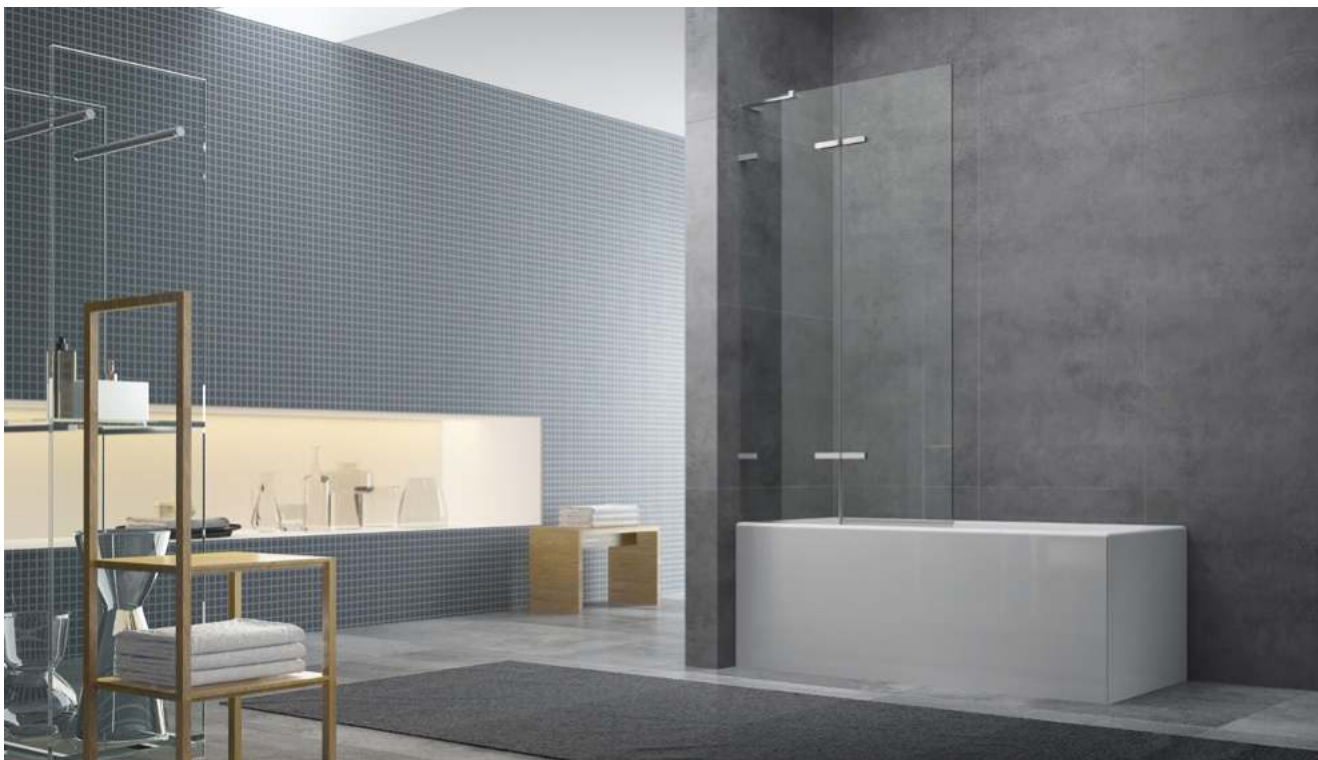

Bath screen SAT 150x80 cm chrome
EasyClean 8 mm
SIKOTGVZ150