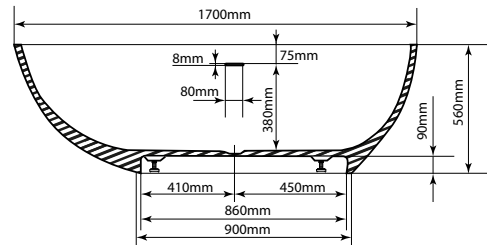

M Made from cast marble

Freestanding bath tub Zita 170x88 cm
SAT cast marble ZI1700

330

170 x 88 x 56 cm ZI1700

M Made from cast marble

Freestanding bath tub Evelyn 172x87 cm
SAT marble EVE1700

172 x 87 x 63,5 cm EVE1700