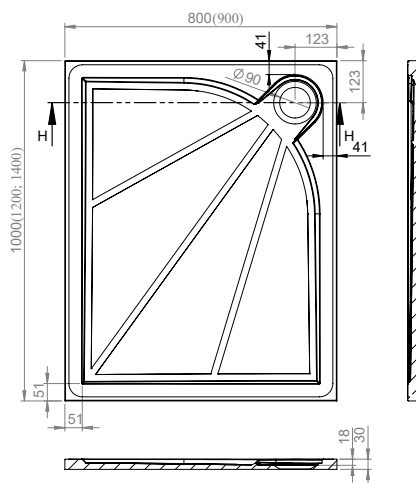

Cast marble trays with covered waste

Shower tray cast marble R 550

80 x 80 x 3	SIKOLIMCC80S
90 x 90 x 3	SIKOLIMCC90S
100 x 100 x 3	SIKOLIMCC100S

Panel for quarter-round bath
SAT Limcc acrylic
SIKOLIMCCPS

**Pack includes tray + corner cap
+ feet + ESLIM90 siphon**

Shower tray cast marble

80 x 80 x 3	SIKOLIMCC80Q
90 x 90 x 3	SIKOLIMCC90Q
100 x 100 x 3	SIKOLIMCC100Q

Panel for square bath SAT Limcc acrylic
80 + 90 cm
SIKOLIMCCP8090Q
100 cm
SIKOLIMCCP100Q

**Pack includes tray + corner cap
+ feet + ESLIM90 siphon**

Shower tray cast marble

100 x 80 x 3	SIKOLIMCC10080
100 x 90 x 3	SIKOLIMCC10090
120 x 80 x 3	SIKOLIMCC12080
120 x 90 x 3	SIKOLIMCC12090
140 x 80 x 3	SIKOLIMCC14080
140 x 90 x 3	SIKOLIMCC14090

Panel for square bath SAT Limcc acrylic
100 x (80 + 90 cm)
120 x (80 + 90 cm)
140 x (80 + 90 cm)
SIKOLIMCCP8090Q
SIKOLIMCCP140Q

**Pack includes tray + corner cap
+ feet + ESLIM90 siphon**