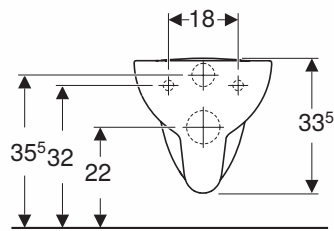

REKORD WALL HUNG PAN

Wall hung Rimfree pan,
without an inner rim.

Number: **K93120000**

Weight: 15,5 kg

Dimensions: 35,5 x 52 x 33,5 cm

Additional information:

Can be combined with K90119000, K90120000, K90121000, K90122000 toilet seat.

For wall hung pans we recommend installation module Geberit Duofix 111.320.00.5, 111.796.00.1, 111.003.00.1, 111.030.00.1 lub 111.060.00.1.

Rimfree