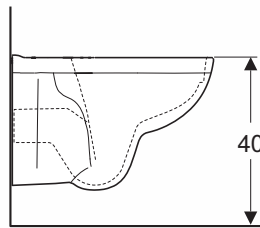

REKORD WALL HUNG PAN

Wall hung Rimfree pan,
without an inner rim.

Number: **K93120000**

Weight: 15,5 kg

Dimensions: 35,5 x 52 x 33,5 cm

Additional information:

Can be combined with K90119000, K90120000, K90121000, K90122000 toilet seat.

For wall hung pans we recommend installation module Geberit Duofix 111.320.00.5, 111.796.00.1, 111.003.00.1, 111.030.00.1 lub 111.060.00.1.

Rimfree