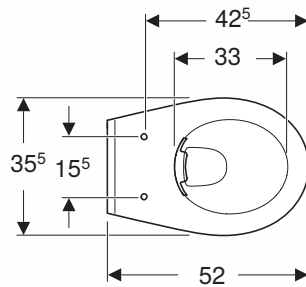

REKORD WALL HUNG PAN

Wall hung Rimfree pan,
without an inner rim.

Number: **K93120000**

Weight: 15,5 kg

Dimensions: 35,5 x 52 x 33,5 cm

Additional information:

Can be combined with K90119000, K90120000, K90121000, K90122000 toilet seat.

For wall hung pans we recommend installation module Geberit Duofix 111.320.00.5, 111.796.00.1, 111.003.00.1, 111.030.00.1 lub 111.060.00.1.

Rimfree