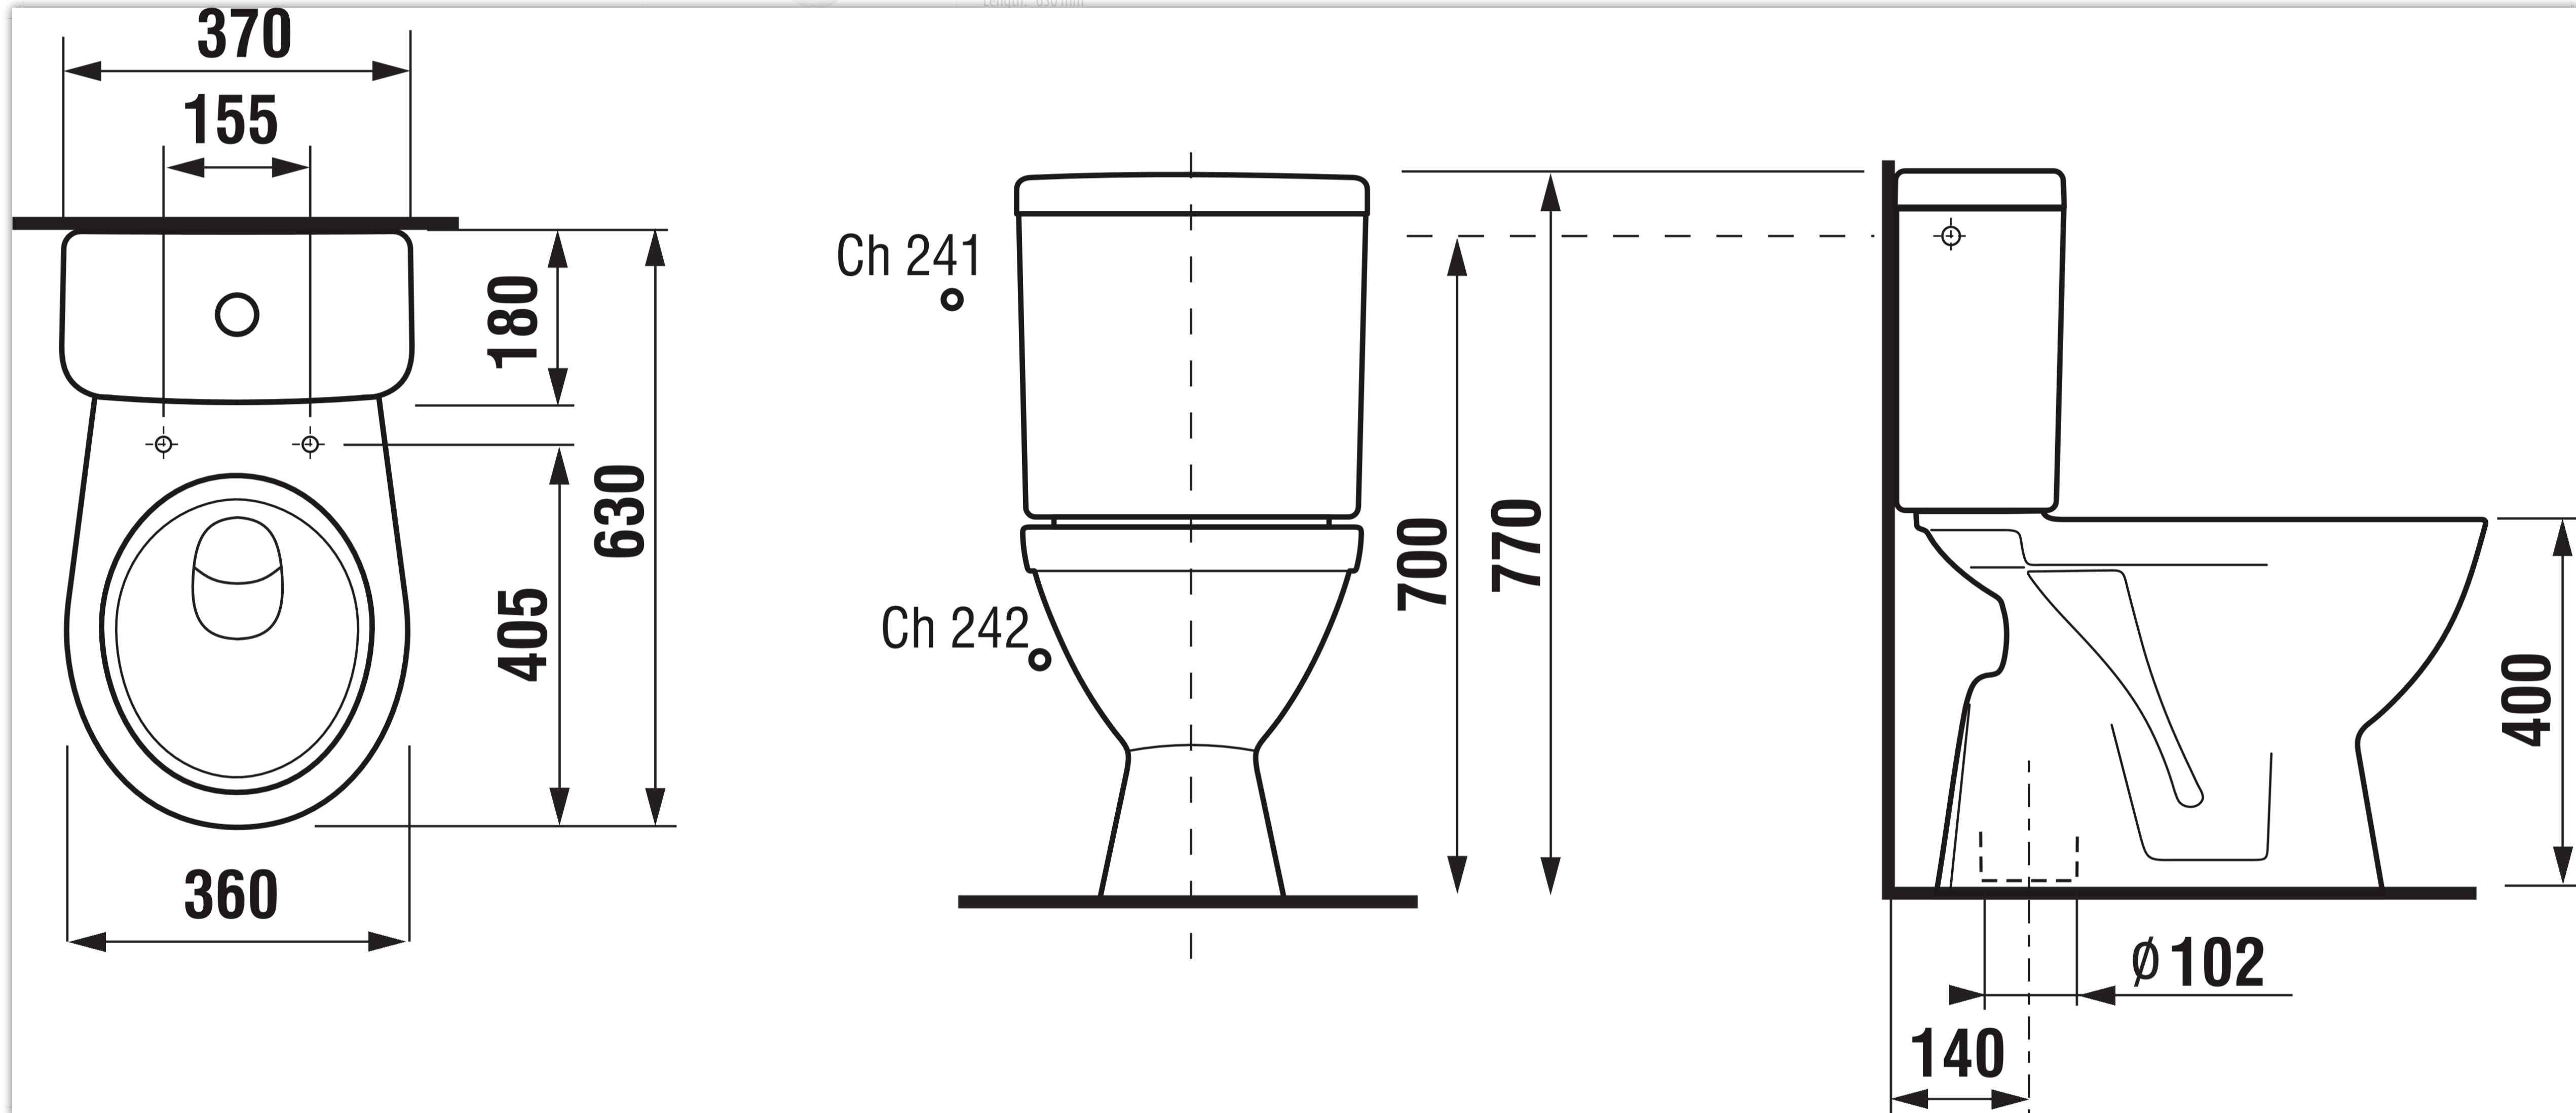

TOILETS

< 12 of 20 results >

**LYRA PLUS H826387**

**FLOORSTANDING WC COMBI COMPL WASHDOWN VERTICAL**

A glimpse of traditional floorstanding WCs combination complete, this one from Lyra plus series remains synonymous to harmonic shapes and classic lines. Among its advantages, the spotlight goes to the easy access to the flushing mechanism. Fitted with either bottom or side water inlet. Dual Flush mechanism economizes the water flow with 3 or 6 litres options. 10-year warranty provided. The seat and cover must be ordered separately.

**Dimensions:**  
Length: 630 mm

- Product factsheet
- Add to my selection
- Add to comparer

BIM

- Company**
- About us
  - Technology
  - News
  - Career
  - Our team
  - Press

- Products**
- Collections
  - Products
  - Advanced search
  - Products
  - Features and Benefits
  - Designers
  - Catalogues
  - BIM objects
  - Certificates