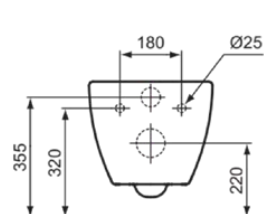

## T007901

TESI | Wall-hung bowl 365x535x335 mm in white glossy finish, horizontal outlet | NF certified, AquaBlade

### General information

|                          |                |
|--------------------------|----------------|
| Sub product type         | Wall-hung bowl |
| Brand                    | Ideal Standard |
| Suite name               | TESI           |
| Designer                 | Studio Levien  |
| Colour code              | 01             |
| Colour description       | White Glossy   |
| Surface finish effect    | glossy         |
| Height (mm)              | 335            |
| Width (mm)               | 365            |
| Length / Projection (mm) | 535            |
| Fixing method            | Fixing bolts   |
| EAN code                 | 8014140435235  |
| Net weight (kg)          | 23.00          |