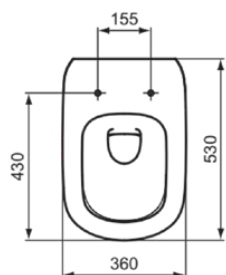

## T007901

TESI | Wall-hung bowl 365x535x335 mm in white glossy finish, horizontal outlet | NF certified, AquaBlade

### General information

|                          |                |
|--------------------------|----------------|
| Sub product type         | Wall-hung bowl |
| Brand                    | Ideal Standard |
| Suite name               | TESI           |
| Designer                 | Studio Levien  |
| Colour code              | 01             |
| Colour description       | White Glossy   |
| Surface finish effect    | glossy         |
| Height (mm)              | 335            |
| Width (mm)               | 365            |
| Length / Projection (mm) | 535            |
| Fixing method            | Fixing bolts   |
| EAN code                 | 8014140435235  |
| Net weight (kg)          | 23.00          |