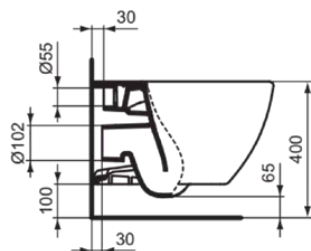

## T007901

TESI | Wall-hung bowl 365x535x335 mm in white glossy finish, horizontal outlet | NF certified, AquaBlade

### General information

|                          |                |
|--------------------------|----------------|
| Sub product type         | Wall-hung bowl |
| Brand                    | Ideal Standard |
| Suite name               | TESI           |
| Designer                 | Studio Levien  |
| Colour code              | 01             |
| Colour description       | White Glossy   |
| Surface finish effect    | glossy         |
| Height (mm)              | 335            |
| Width (mm)               | 365            |
| Length / Projection (mm) | 535            |
| Fixing method            | Fixing bolts   |
| EAN code                 | 8014140435235  |
| Net weight (kg)          | 23.00          |