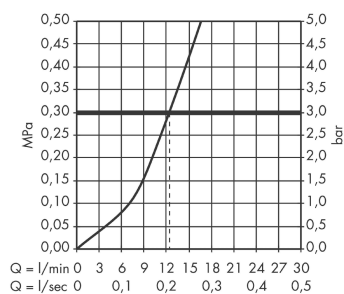

Logis M31

Single lever kitchen mixer 260, 1jet

Surfaces: **Chrome** Article Number: **71835000**

Description

product features

- handle can be positioned on the right or left
- ComfortZone 260
- swivel range adjustable in 3 steps 110°, 150° or 360°
- normal spray
- connection dimension: DN15
- maximum flow rate at 3 bar: 12 l/min
- ceramic cartridge
- connection type: G 3/8 connections
- temperature limitation adjustable
- suitable for continuous flow water heaters

Technology

Product image

Scale drawing

Flowchart