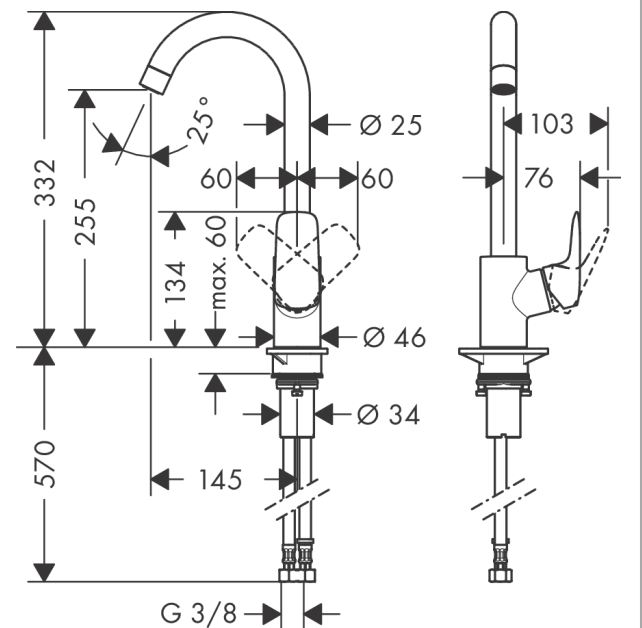

##### product features

- handle can be positioned on the right or left
- ComfortZone 260
- swivel range adjustable in 3 steps 110°, 150° or 360°
- normal spray
- connection dimension: DN15
- maximum flow rate at 3 bar: 12 l/min
- ceramic cartridge
- connection type: G 3/8 connections
- temperature limitation adjustable
- suitable for continuous flow water heaters

#### Scale drawing